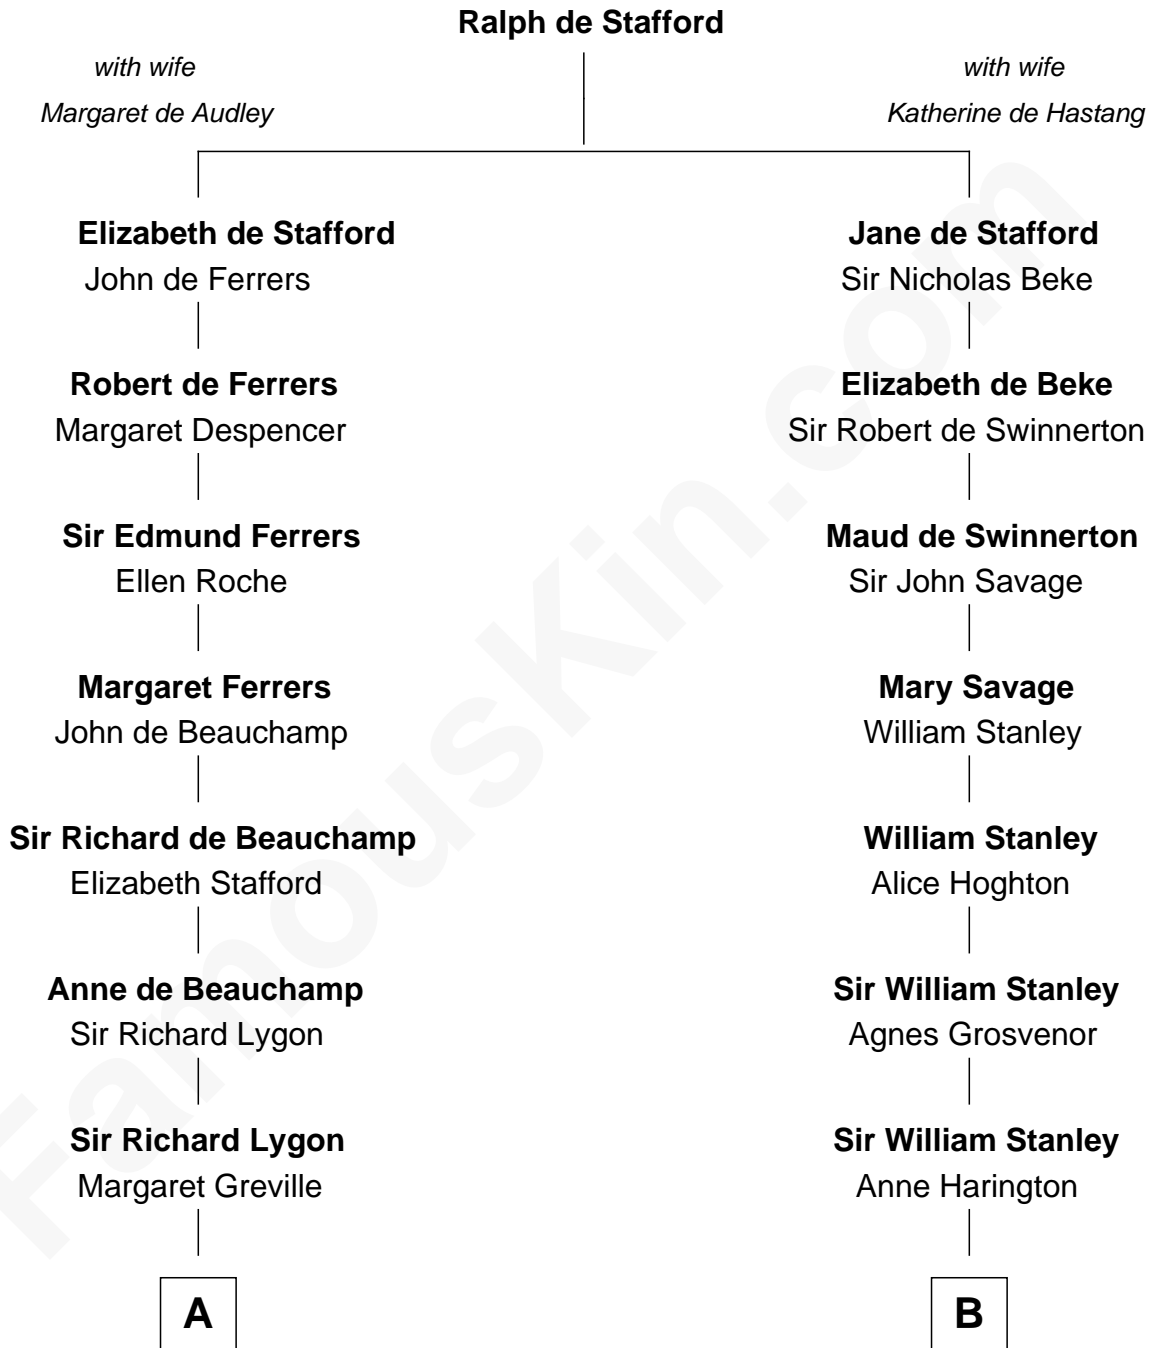

FamousKin.com
Relationship Chart of
General George C. Marshall
Author of "The Marshall Plan"

15th cousin 5 times removed of

General Robert E. Lee
Confederate Army - U.S. Civil War

C

—
Matilda Battaile Taliaferro

Martin Marshall

—
William Champe Marshall

Susan Myers

—
George Catlett Marshall

Laura Emily Bradford

—
General George C. Marshall

U.S. Army - World War II

FamousKin.com