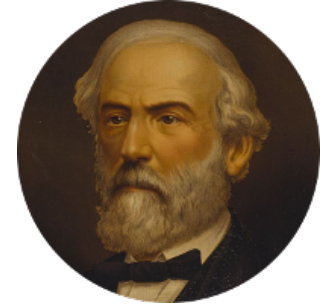

FamousKin.com
Relationship Chart of
General George C. Marshall
Author of "The Marshall Plan"

17th cousin 4 times removed of

General Robert E. Lee
Confederate Army - U.S. Civil War

C

Nicholas Taliaferro
Ann Champe Taliaferro

Matilda Battaile Taliaferro
Martin Marshall

William Champe Marshall
Susan Myers

George Catlett Marshall
Laura Emily Bradford

General George C. Marshall
U.S. Army - World War II

FamousKin.com