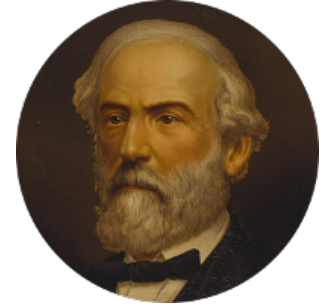

FamousKin.com
Relationship Chart of
General George C. Marshall

Author of "The Marshall Plan"

18th cousin 3 times removed of

General Robert E. Lee

Confederate Army - U.S. Civil War

Sir William de Beauchamp

Isabel Mauduit

Sir Walter de Beauchamp

Alice de Tony

Giles de Beauchamp

Catherine de Bures

John de Beauchamp

Elizabeth - - - - -

Sir William de Beauchamp

Catherine de Ufflete