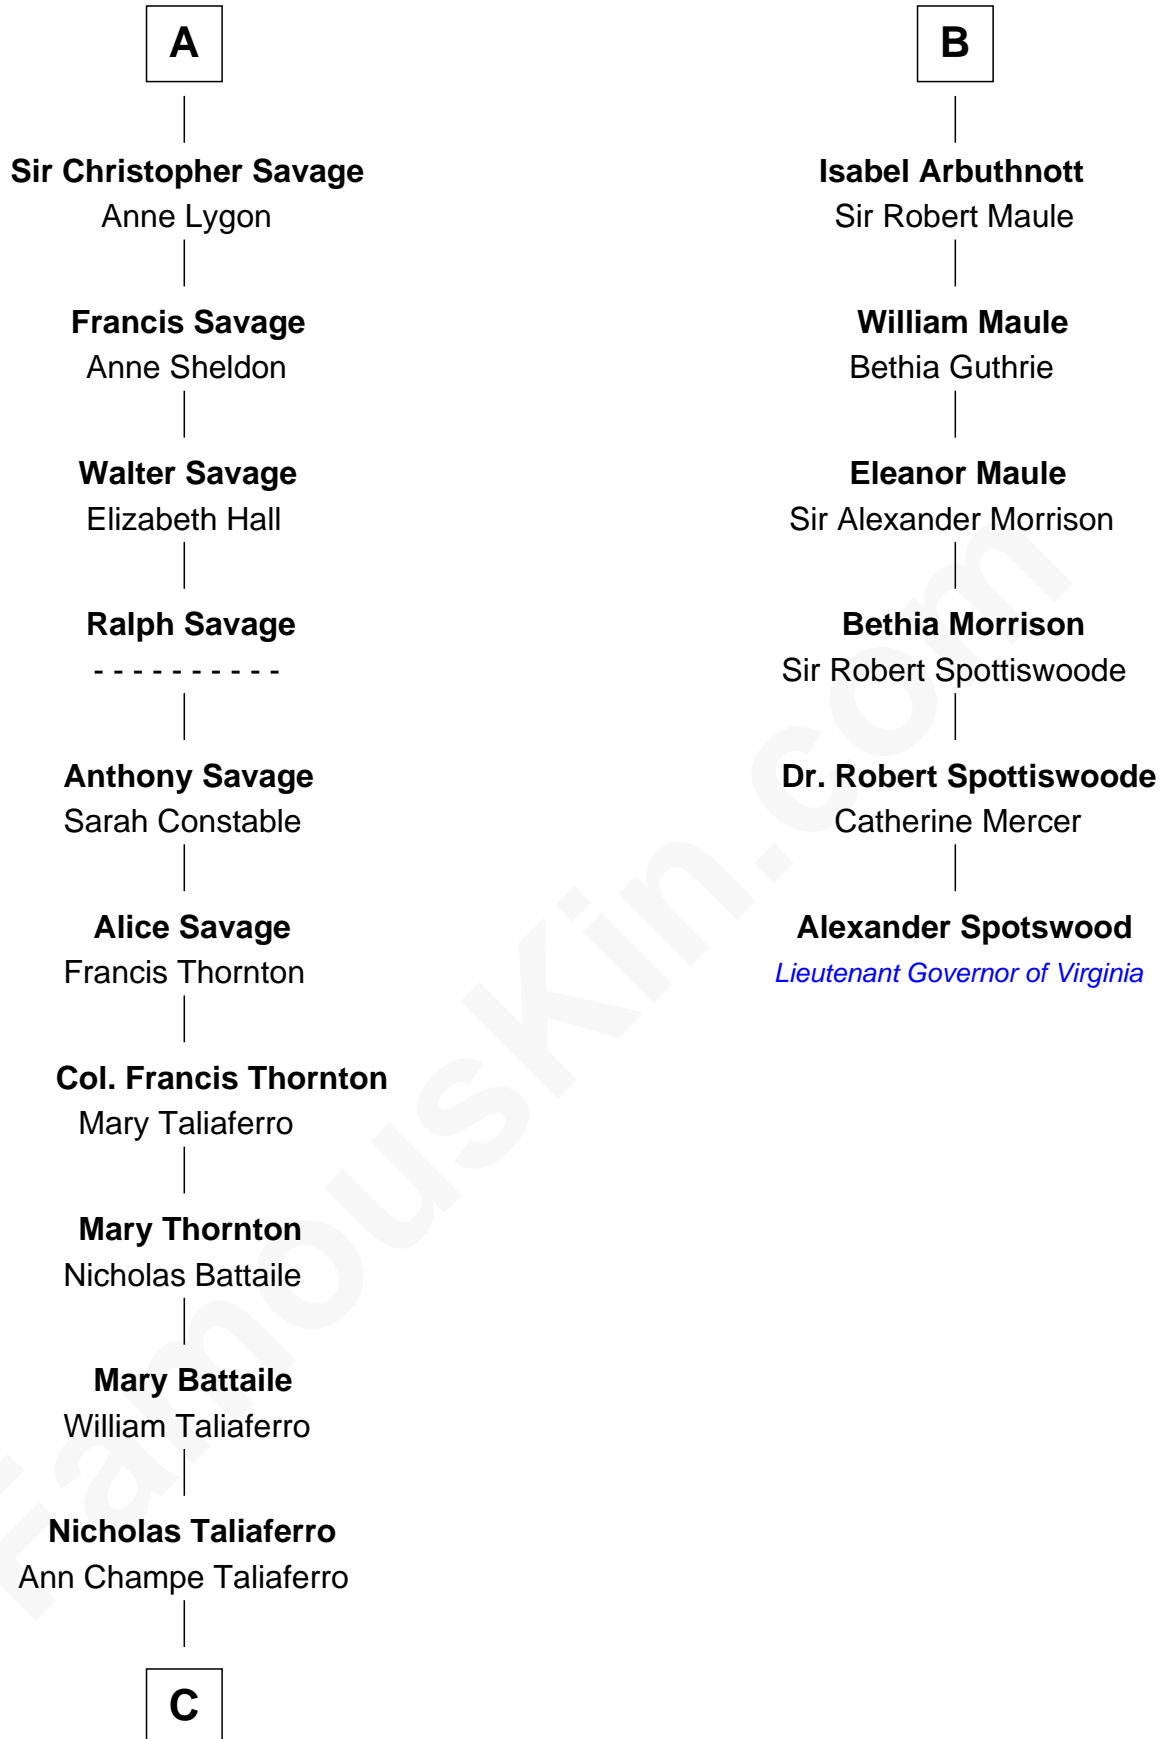

FamousKin.com

Relationship Chart of General George C. Marshall

Author of "The Marshall Plan"

12th cousin 8 times removed of

Alexander Spotswood

Lieutenant Governor of Virginia

C

—
Matilda Battaile Taliaferro

Martin Marshall

—
William Champe Marshall

Susan Myers

—
George Catlett Marshall

Laura Emily Bradford

—
General George C. Marshall

U.S. Army - World War II

FamousKin.com