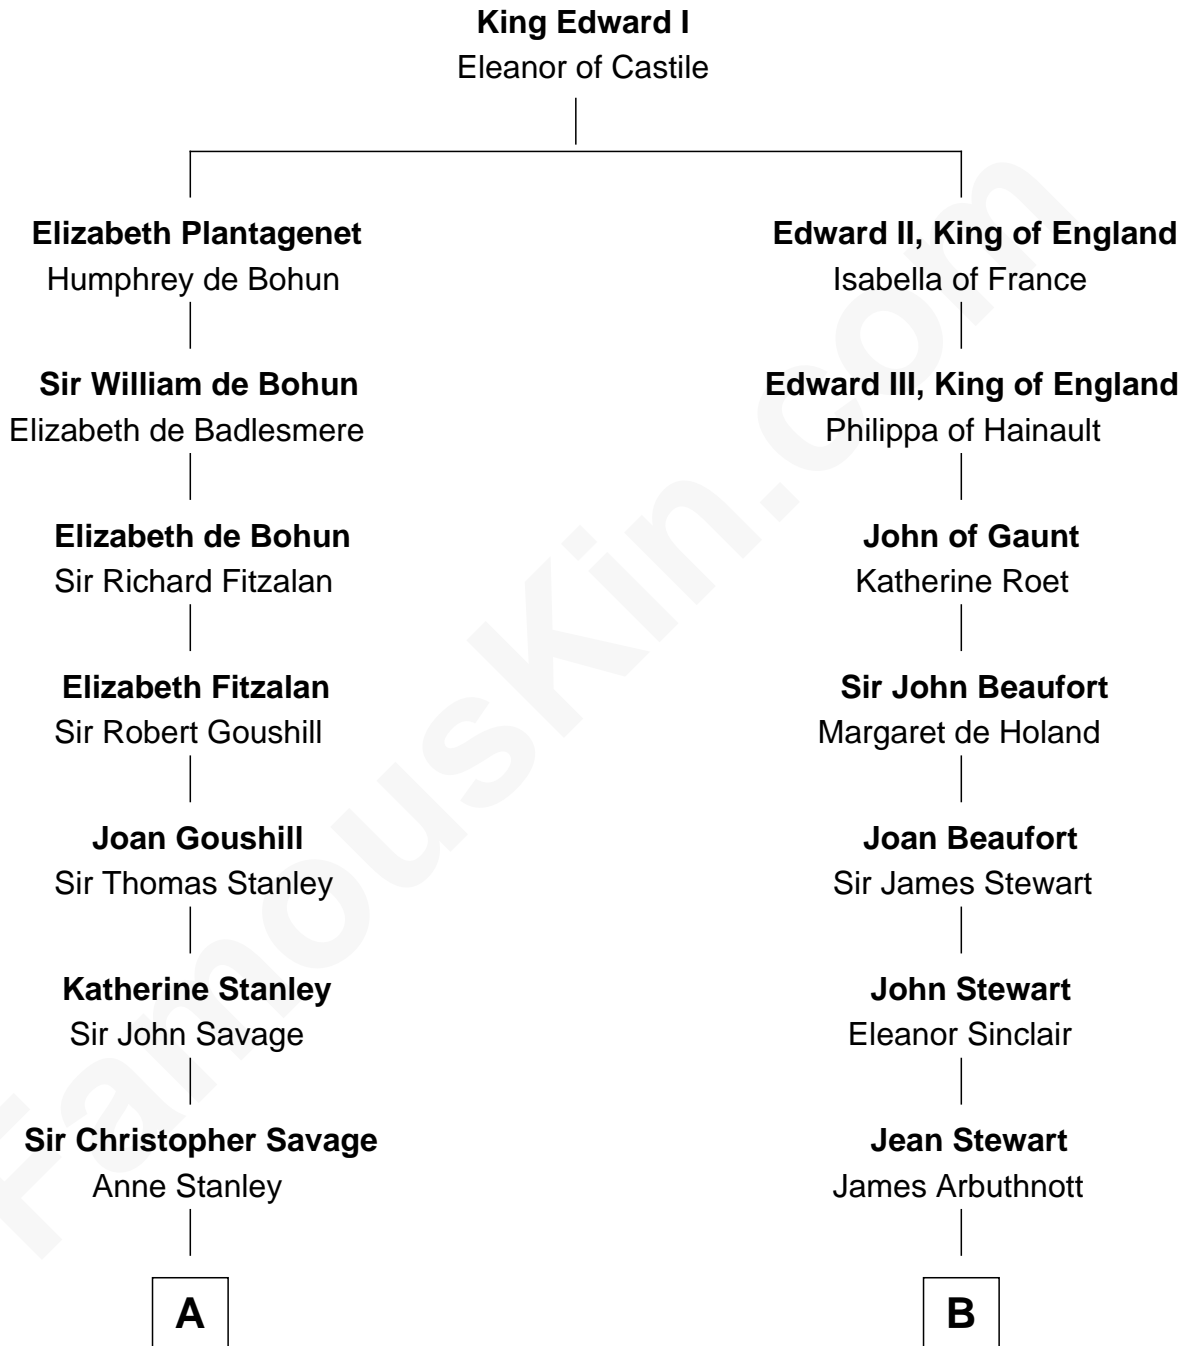

FamousKin.com

Relationship Chart of General George C. Marshall

Author of "The Marshall Plan"

12th cousin 8 times removed of

Alexander Spotswood

Lieutenant Governor of Virginia

C

—
Matilda Battaile Taliaferro

Martin Marshall

—
William Champe Marshall

Susan Myers

—
George Catlett Marshall

Laura Emily Bradford

—
General George C. Marshall

U.S. Army - World War II

FamousKin.com