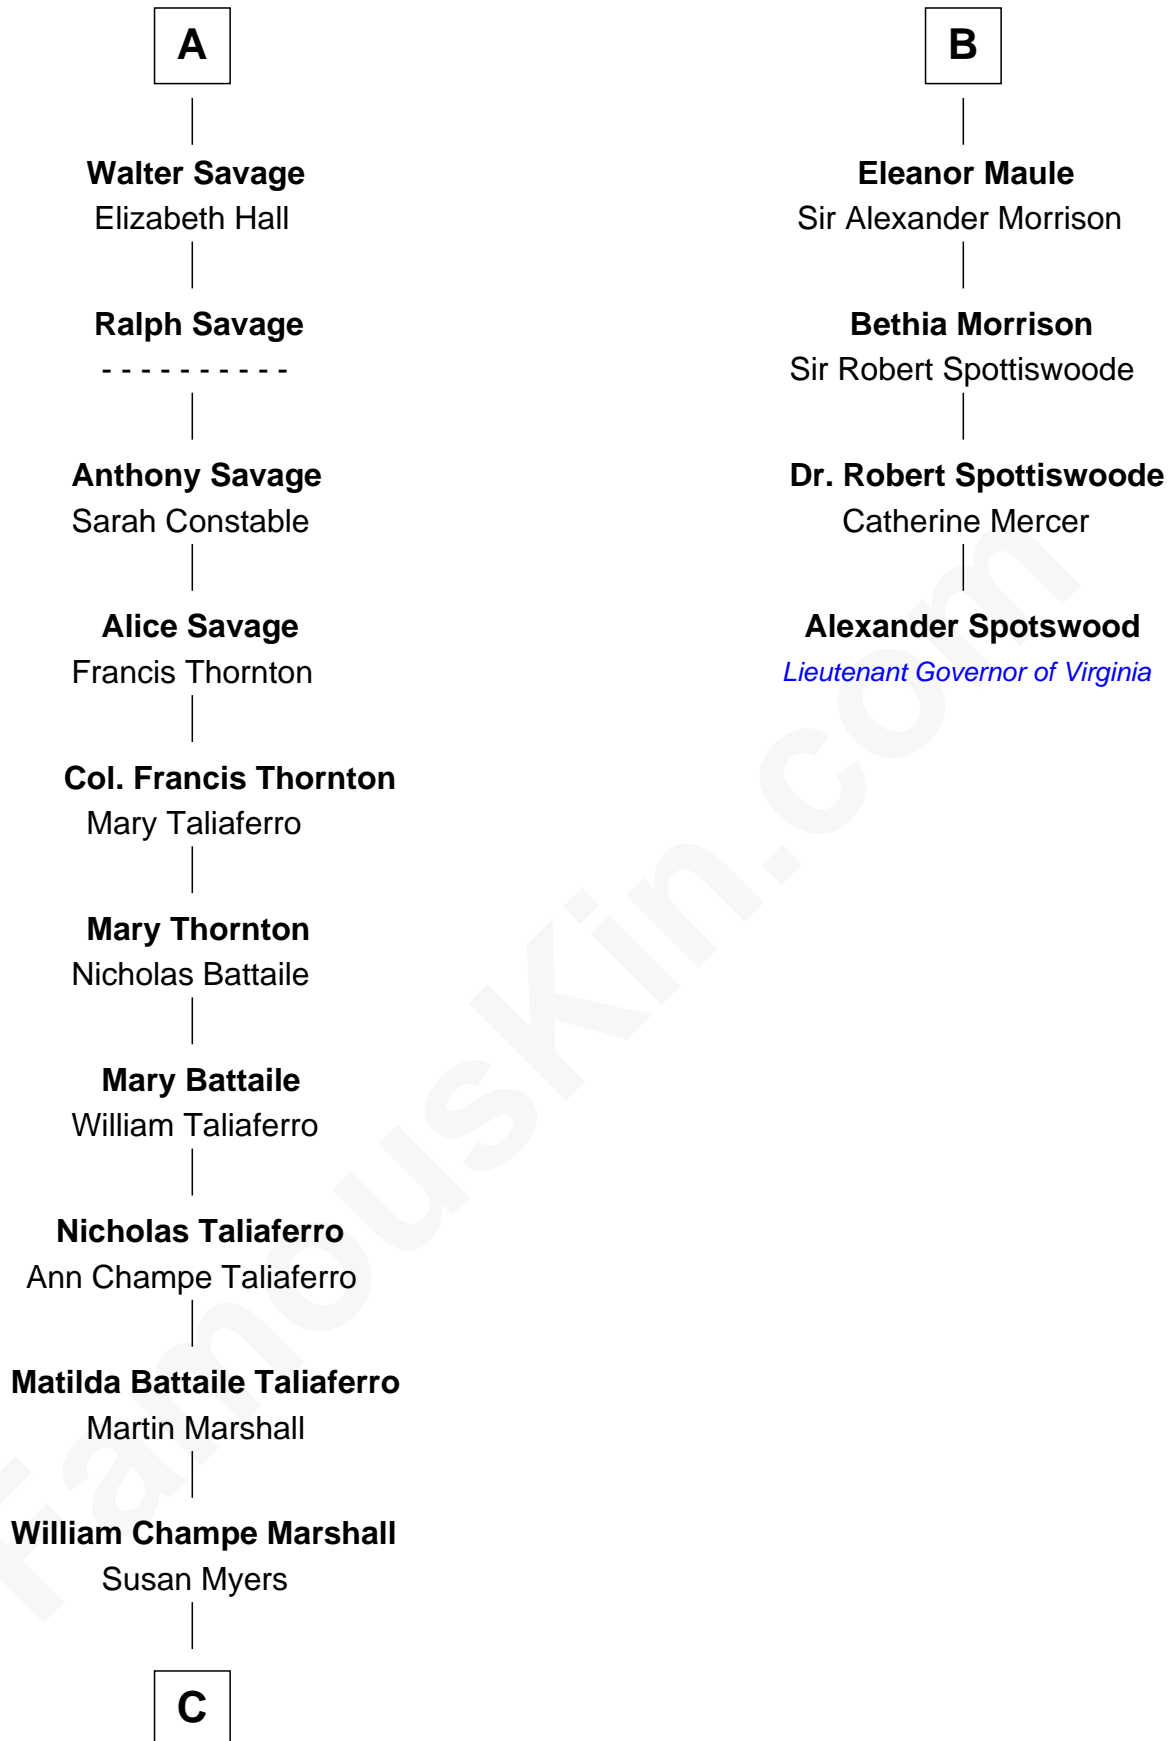

## Relationship Chart of General George C. Marshall

*Author of "The Marshall Plan"*

10th cousin 8 times removed of

**Alexander Spotswood**

*Lieutenant Governor of Virginia*

**Richard Fitzalan**  
Eleanor Plantagenet

**Sir Richard Fitzalan**  
Elizabeth de Bohun

**Elizabeth Fitzalan**  
Sir Robert Goushill

**Joan Goushill**  
Sir Thomas Stanley

**Katherine Stanley**  
Sir John Savage

**Sir Christopher Savage**  
Anne Stanley

**Sir Christopher Savage**  
Anne Lygon

**Francis Savage**  
Anne Sheldon

**A**

**Alice Fitzalan**  
Sir Thomas de Holand

**Margaret de Holand**  
Sir John Beaufort

**Joan Beaufort**  
Sir James Stewart

**John Stewart**  
Eleanor Sinclair

**Jean Stewart**  
James Arbuthnott

**Isabel Arbuthnott**  
Sir Robert Maule

**William Maule**  
Bethia Guthrie

**B**

C

George Catlett Marshall

Laura Emily Bradford

General George C. Marshall