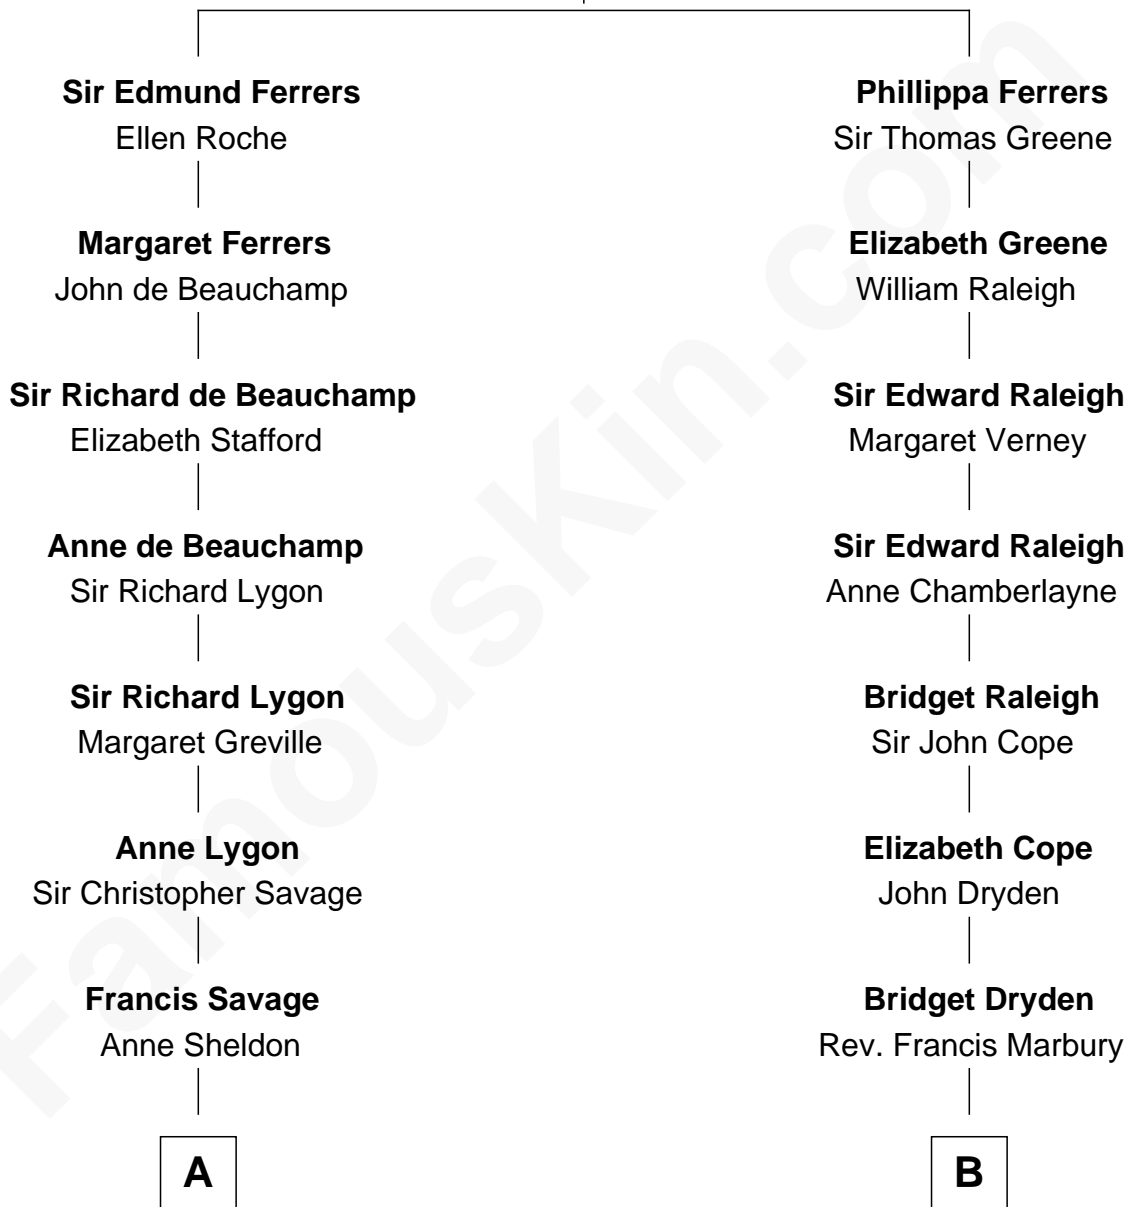

FamousKin.com

Relationship Chart of General George C. Marshall

Author of "The Marshall Plan"

17th cousin 1 time removed of

Amelia Earhart

Aviation Pioneer

Robert de Ferrers
Margaret Despencer

C

George Catlett Marshall

Laura Emily Bradford

General George C. Marshall

U.S. Army - World War II

FamousKin.com