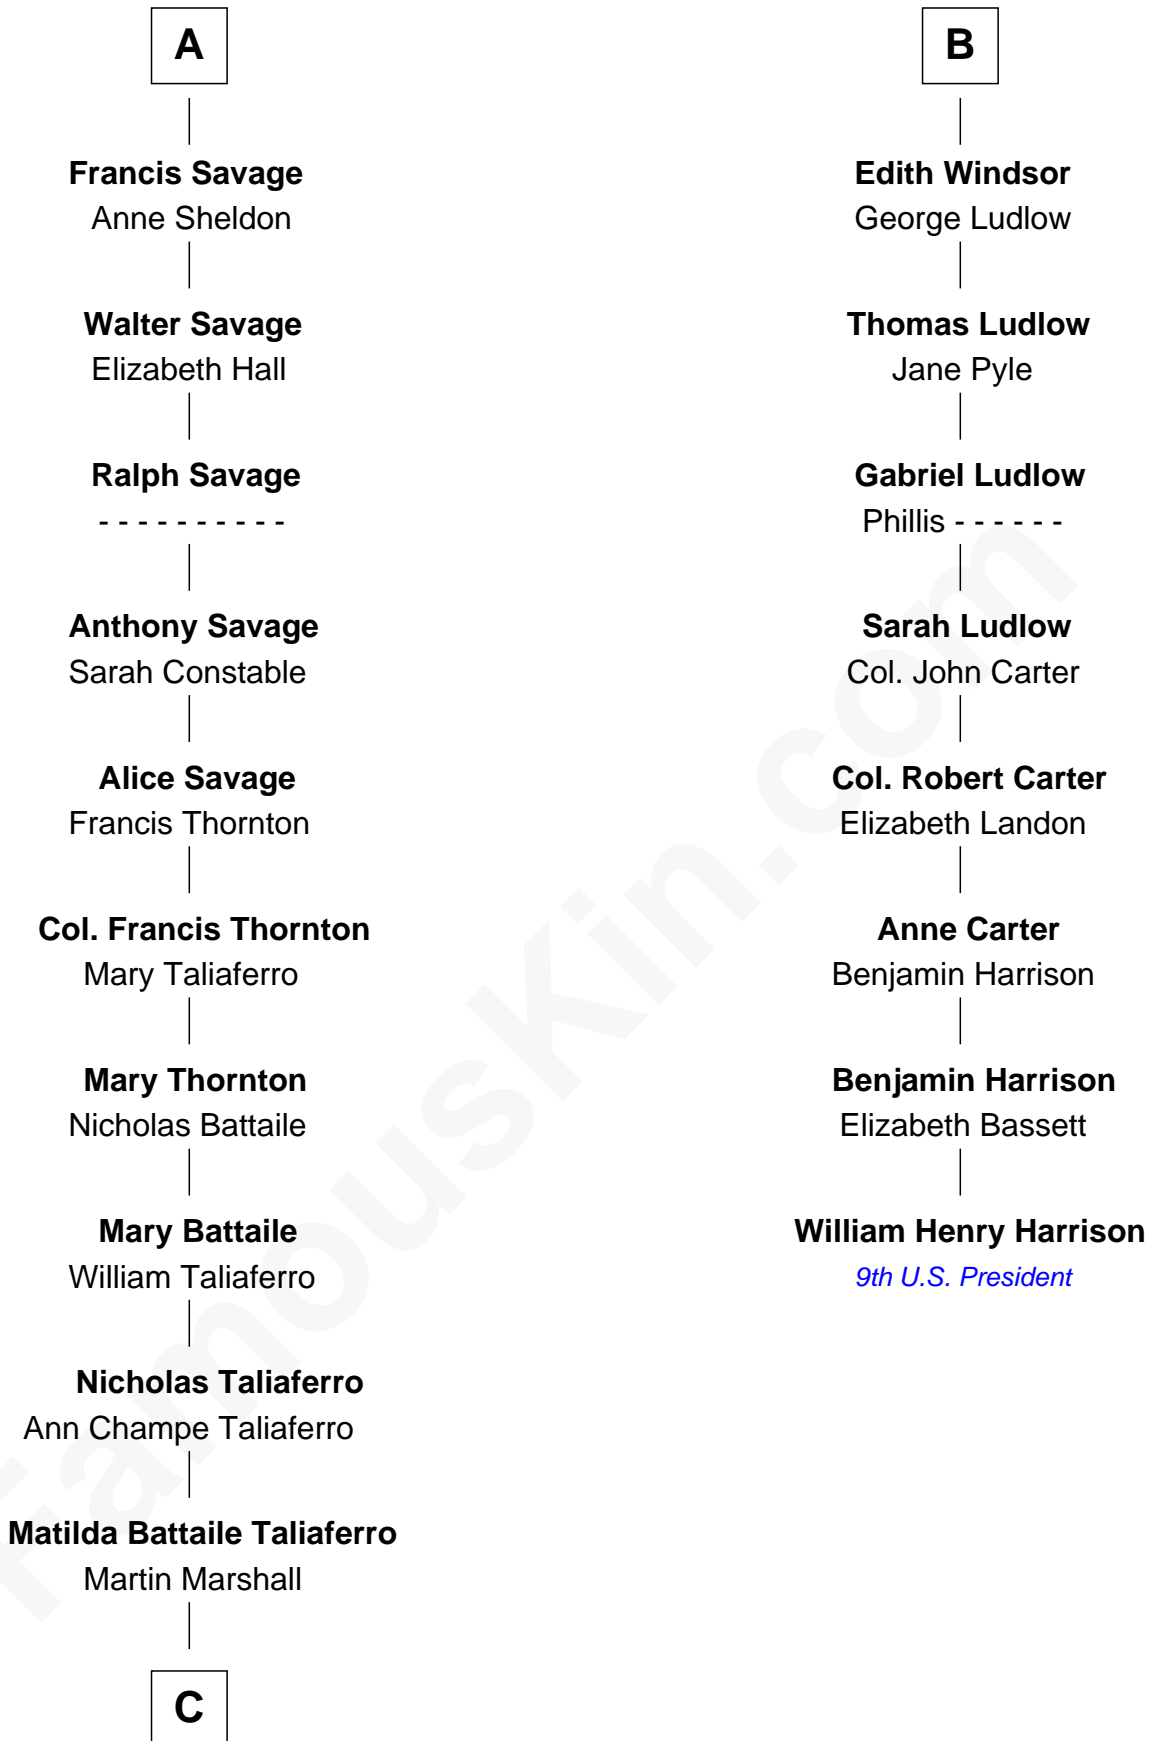

FamousKin.com
Relationship Chart of
General George C. Marshall

Author of "The Marshall Plan"

14th cousin 5 times removed of

William Henry Harrison

9th U.S. President

Humphrey de Bohun

Elizabeth Plantagenet

Sir William de Bohun
Elizabeth de Badlesmere

Elizabeth de Bohun
Sir Richard Fitzalan

Elizabeth Fitzalan
Sir Robert Goushill

Joan Goushill
Sir Thomas Stanley

Katherine Stanley
Sir John Savage

Sir Christopher Savage
Anne Stanley

Sir Christopher Savage
Anne Lygon

A

Margaret de Bohun
Sir Hugh de Courtnay

Elizabeth de Courtnay
Sir Andrew Luttrell

Sir Hugh Luttrell
Catherine de Beaumont

Elizabeth Luttrell
John Stratton

Elizabeth Stratton
John Andrews

Elizabeth Andrews
Sir Thomas de Windsor

Sir Andrews de Windsor
Elizabeth Blount

B

C

William Champe Marshall

Susan Myers

George Catlett Marshall

Laura Emily Bradford

General George C. Marshall