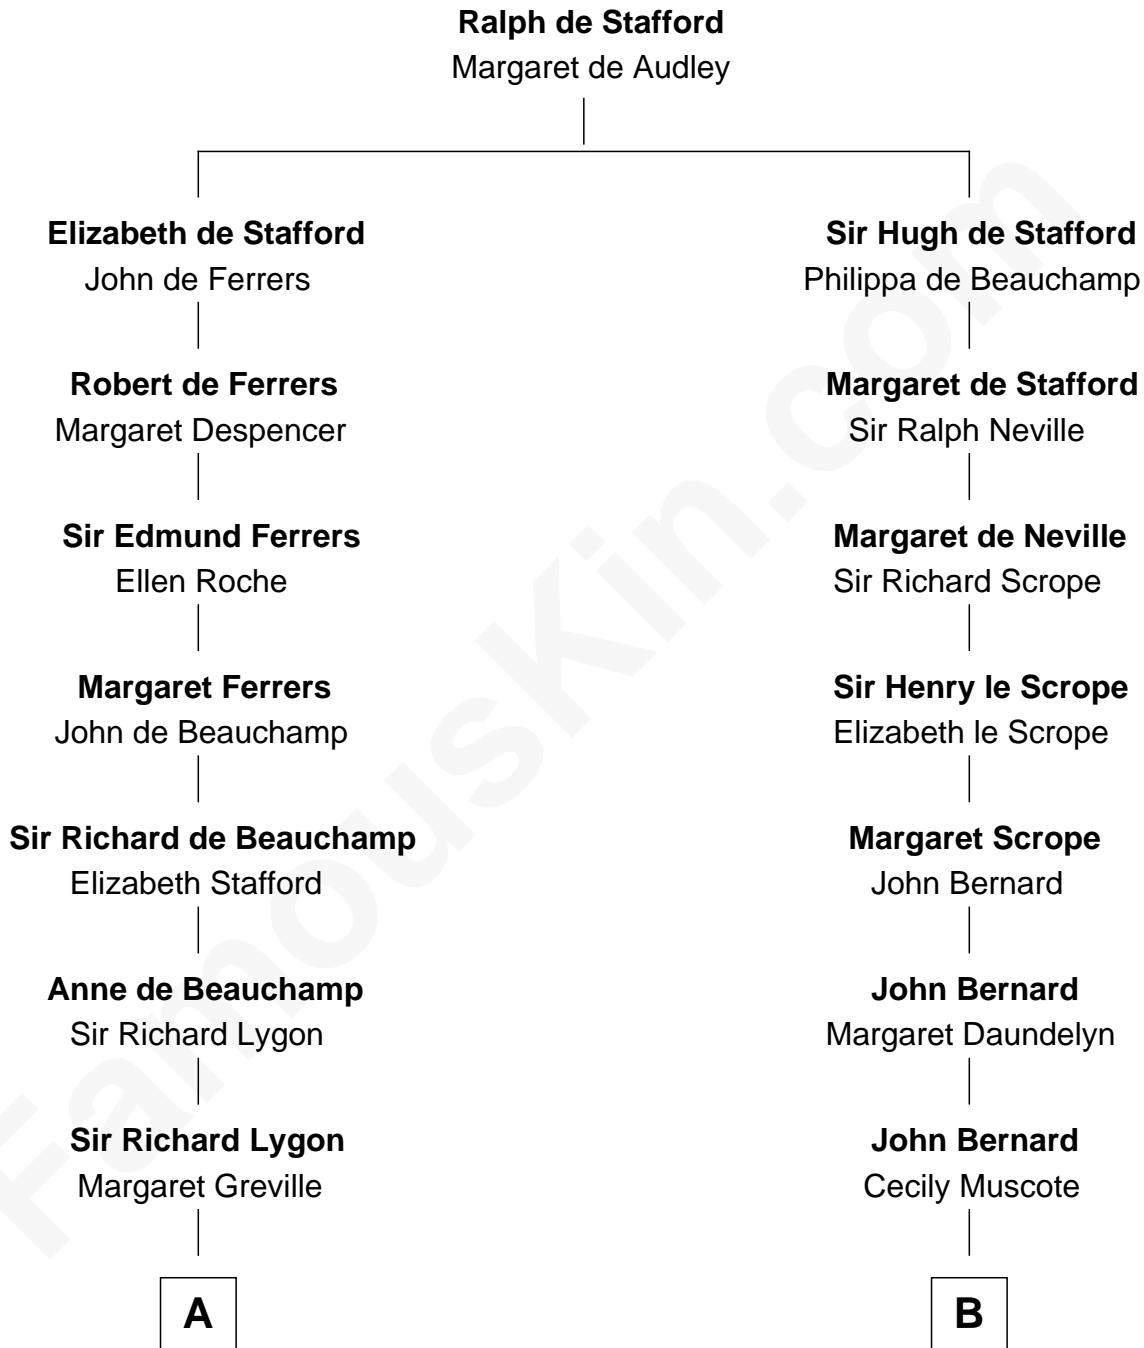

FamousKin.com
Relationship Chart of
General George C. Marshall
Author of "The Marshall Plan"

16th cousin 4 times removed of

Benjamin Harrison
23rd U.S. President

C

—
Matilda Battaile Taliaferro

Martin Marshall

—
William Champe Marshall

Susan Myers

—
George Catlett Marshall

Laura Emily Bradford

—
General George C. Marshall

U.S. Army - World War II

FamousKin.com