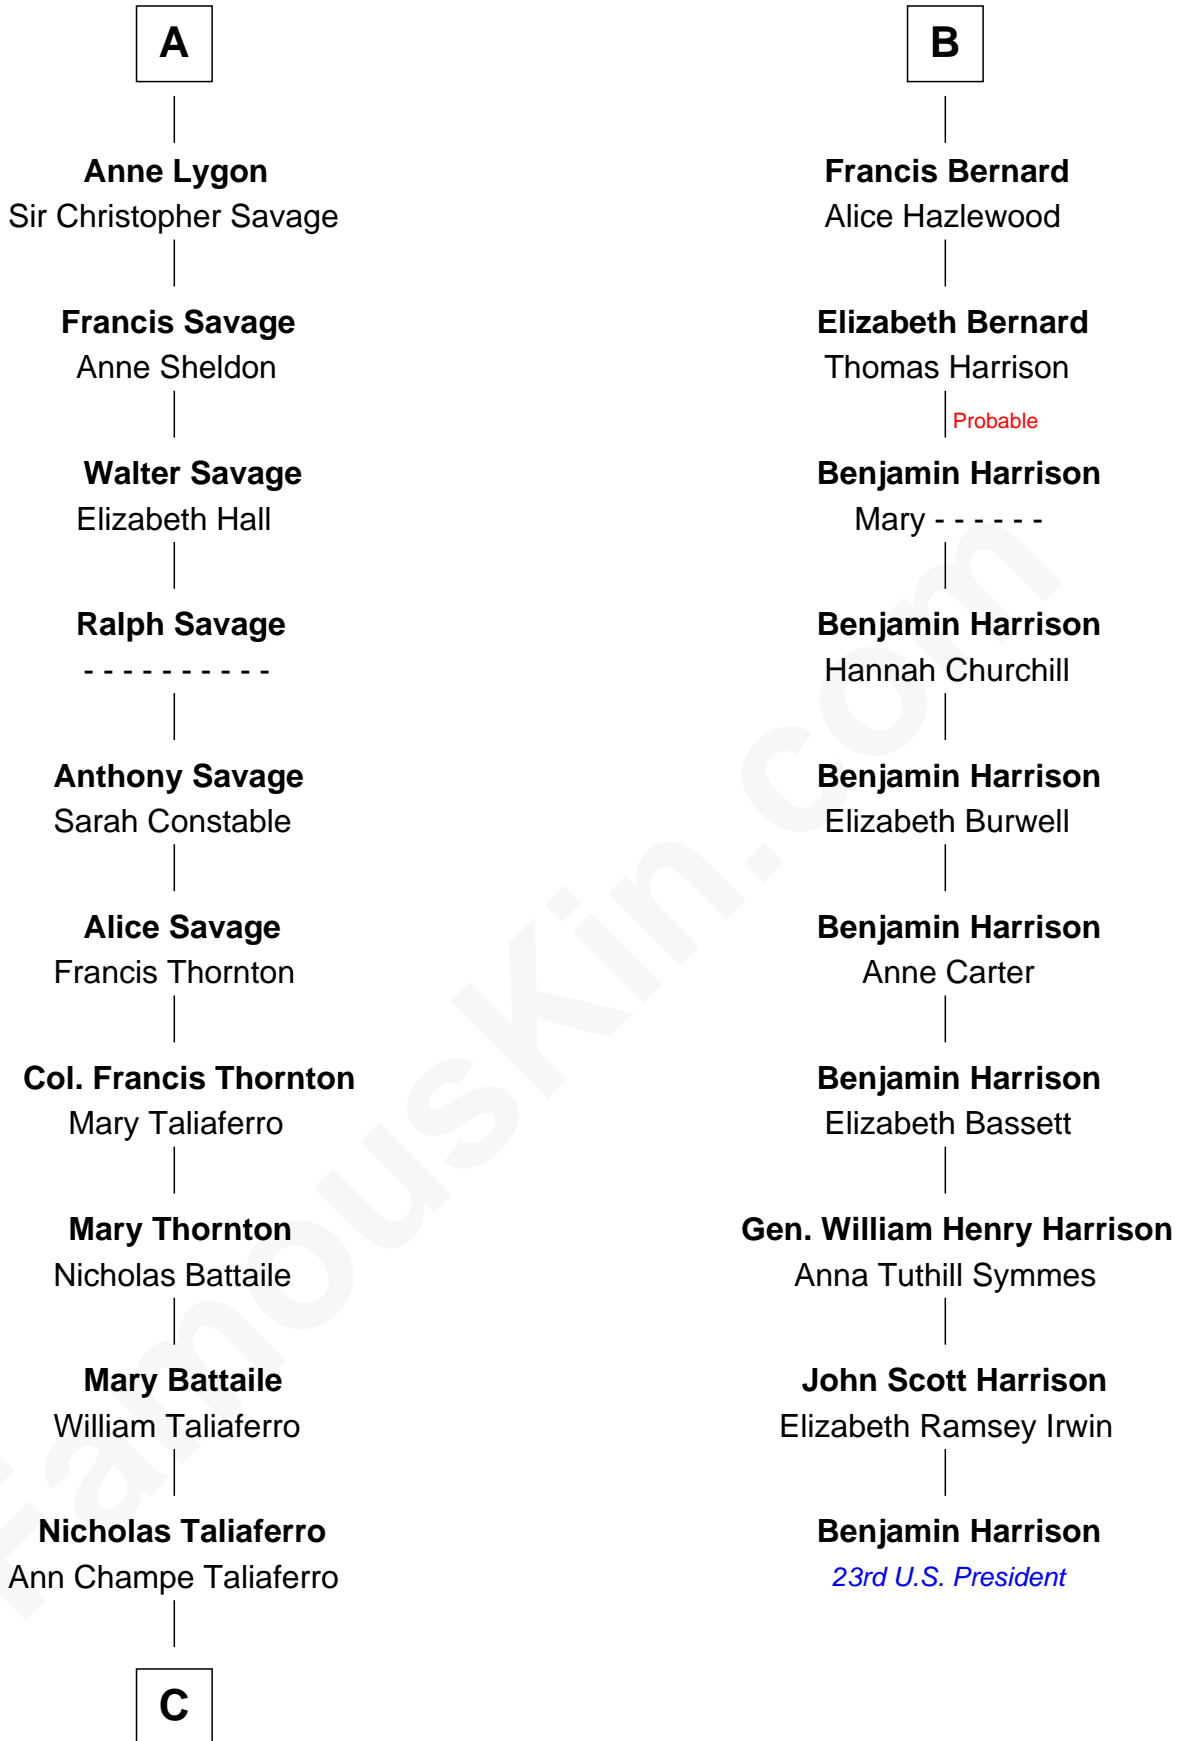

FamousKin.com
Relationship Chart of
General George C. Marshall
Author of "The Marshall Plan"

16th cousin 4 times removed of

Benjamin Harrison
23rd U.S. President

C

—
Matilda Battaile Taliaferro

Martin Marshall

—
William Champe Marshall

Susan Myers

—
George Catlett Marshall

Laura Emily Bradford

—
General George C. Marshall

U.S. Army - World War II

FamousKin.com