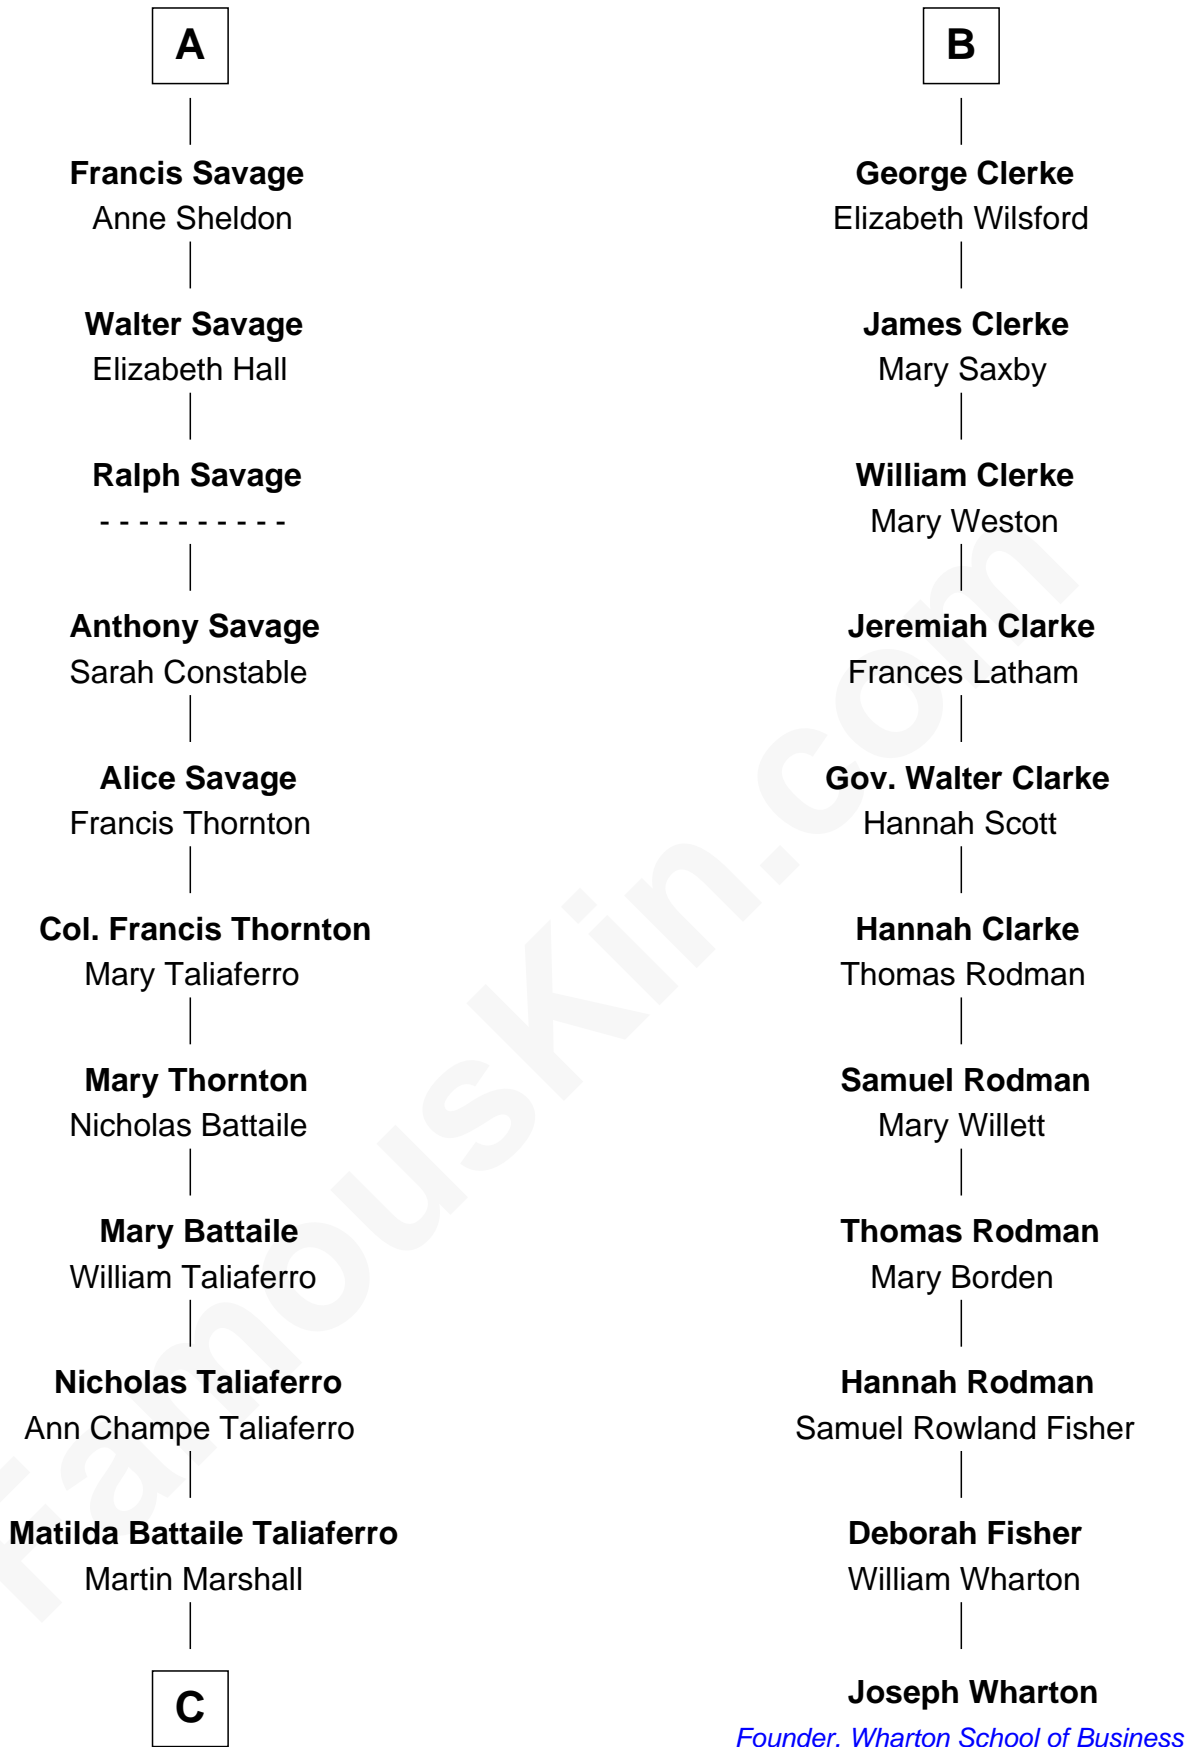

FamousKin.com
Relationship Chart of
General George C. Marshall
Author of "The Marshall Plan"

17th cousin 2 times removed of

Joseph Wharton

Founder of the Wharton School of Business

Bartholomew de Badlesmere

Margaret de Clare

Elizabeth de Badlesmere

Sir William de Bohun

Elizabeth de Bohun

Sir Richard Fitzalan

Elizabeth Fitzalan

Sir Robert Goushill

Joan Goushill

Margery de Badlesmere

Sir William de Ros

Maud de Roos

John de Welles

Margery de Welles

Stephen le Scrope

Maude le Scrope

Sir Baldwin Freville

Elizabeth Freville

Sir Thomas Ferrers

Sir Henry Ferrers

Margaret Heckstall

Elizabeth Ferrers

James Clerke

B

C