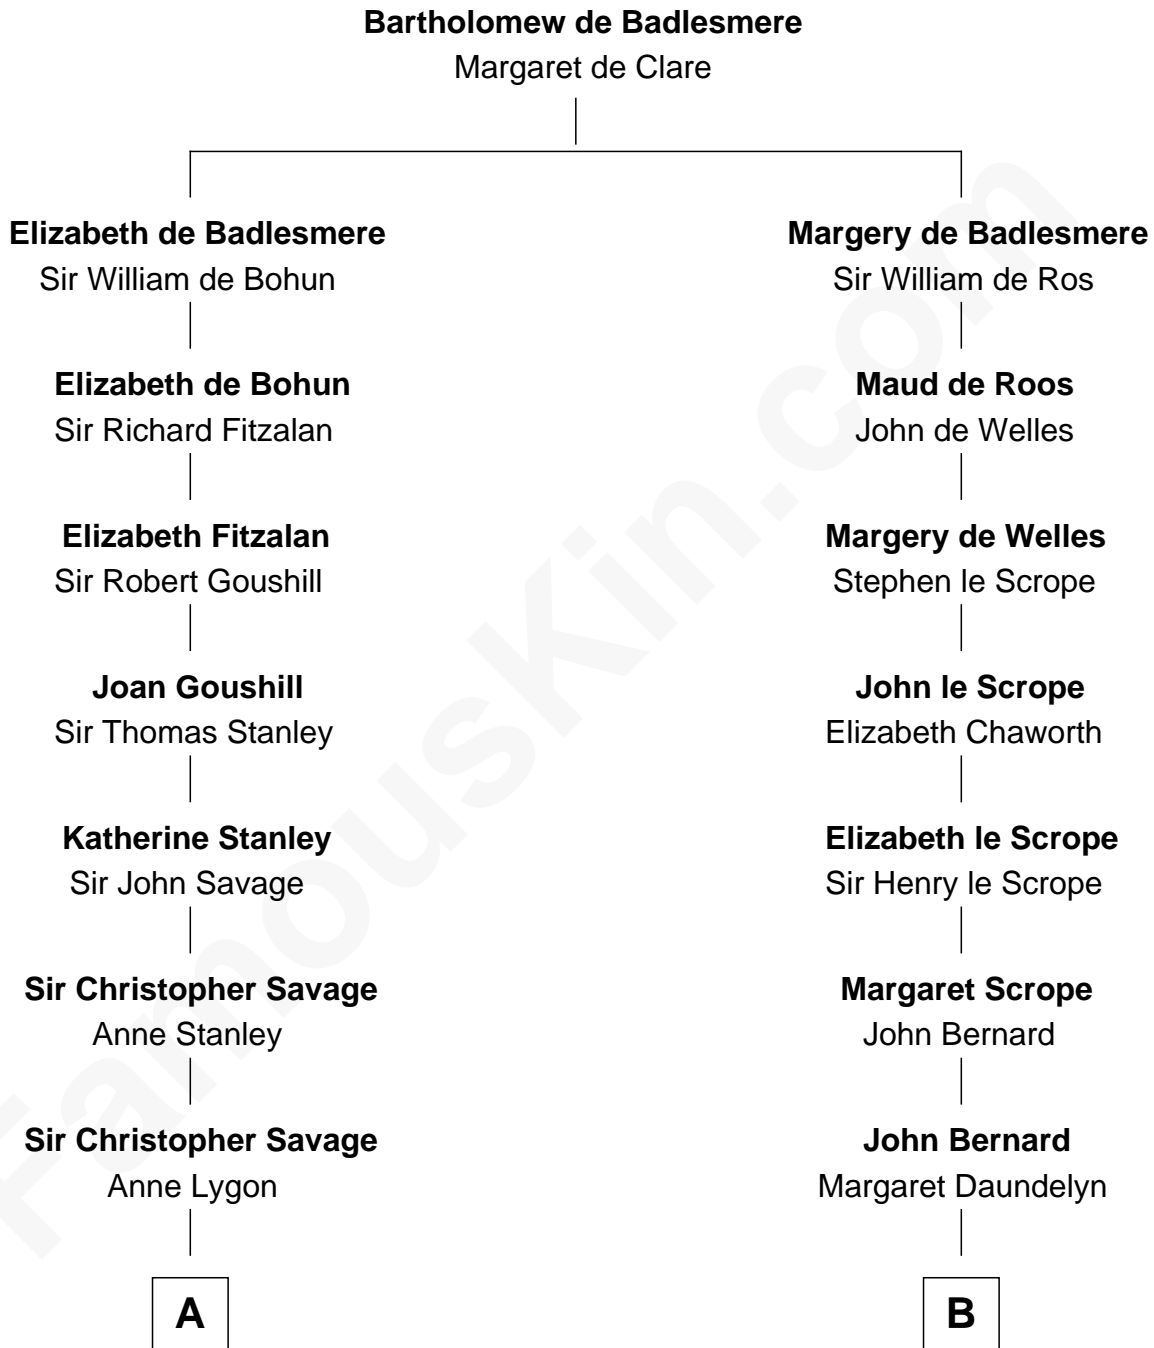

FamousKin.com
Relationship Chart of
General George C. Marshall
Author of "The Marshall Plan"

14th cousin 5 times removed of

Benjamin Harrison V
Signer of the Declaration of Independence

C

William Champe Marshall

Susan Myers

George Catlett Marshall

Laura Emily Bradford

General George C. Marshall

U.S. Army - World War II

FamousKin.com