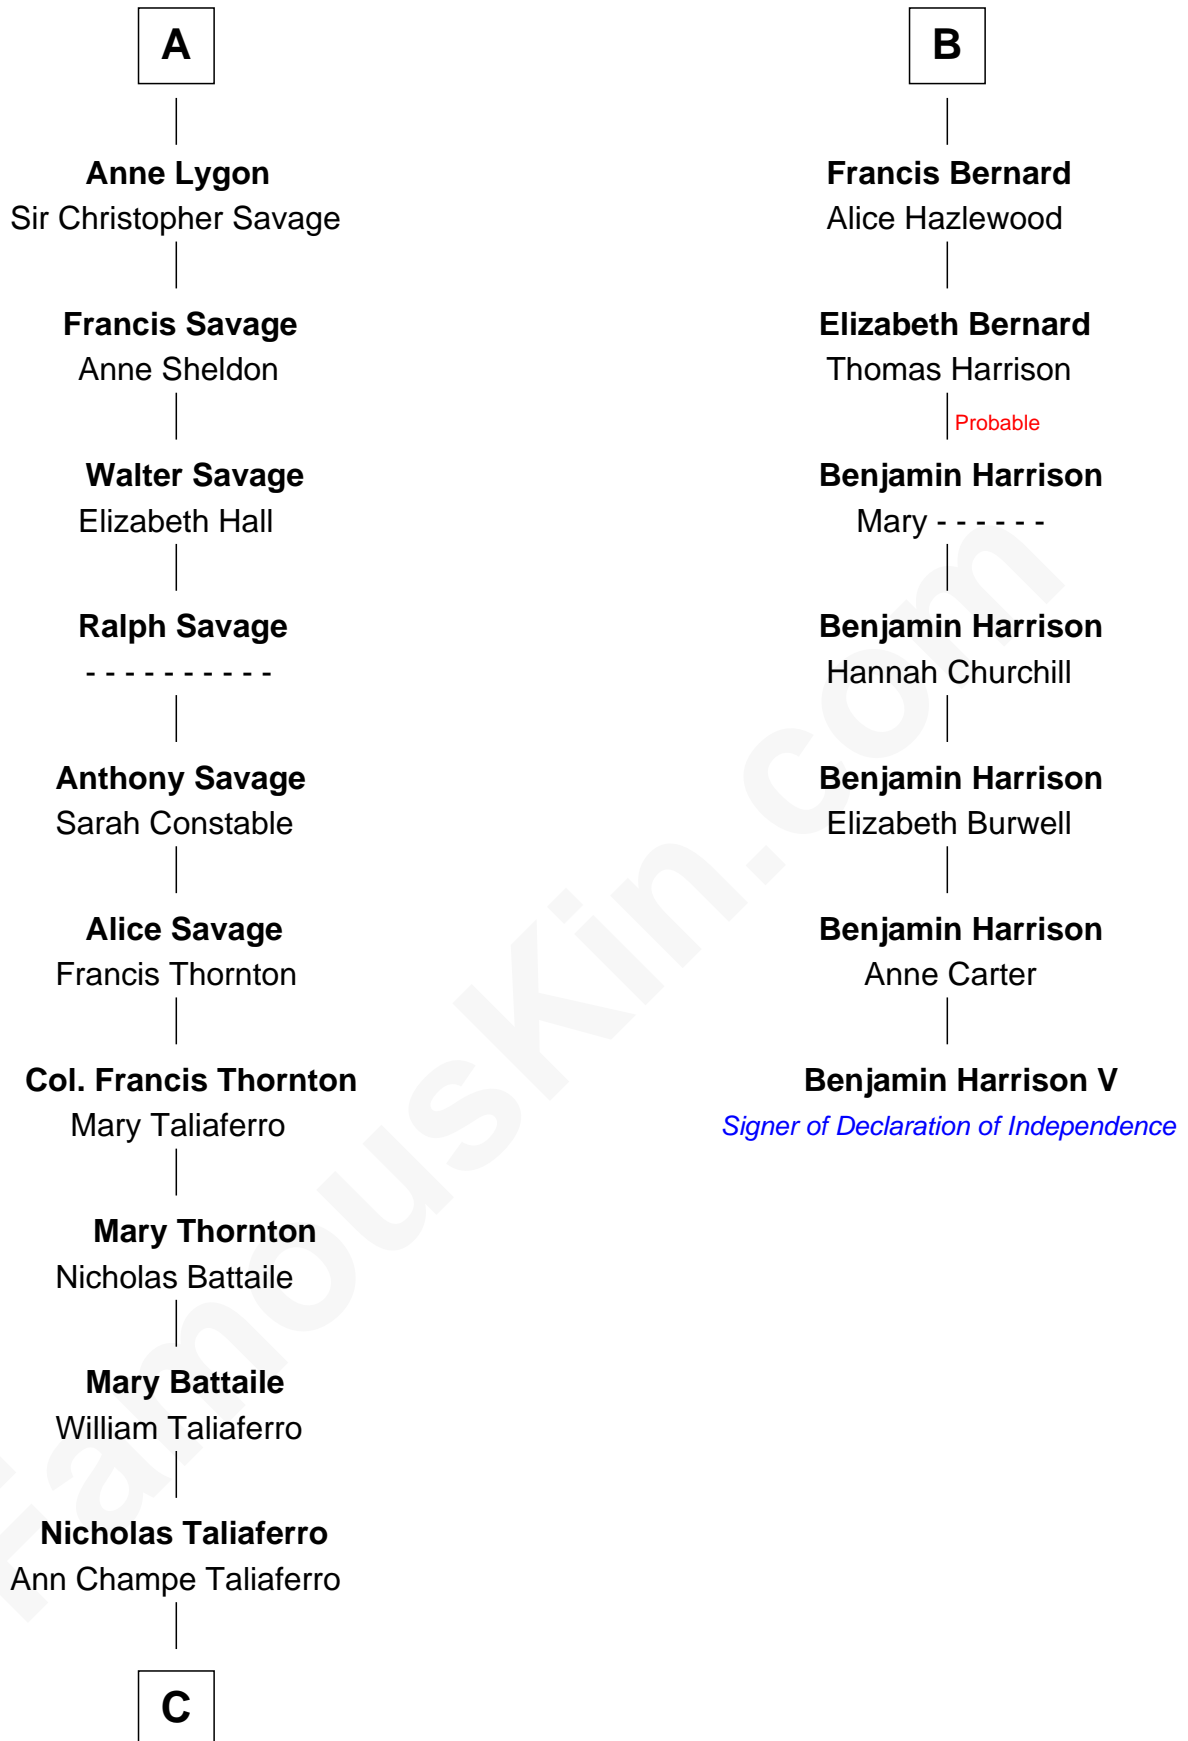

FamousKin.com

Relationship Chart of General George C. Marshall

Author of "The Marshall Plan"

13th cousin 7 times removed of

Benjamin Harrison V

Signer of the Declaration of Independence

C

—
Matilda Battaile Taliaferro

Martin Marshall

—
William Champe Marshall

Susan Myers

—
George Catlett Marshall

Laura Emily Bradford

—
General George C. Marshall

U.S. Army - World War II

FamousKin.com