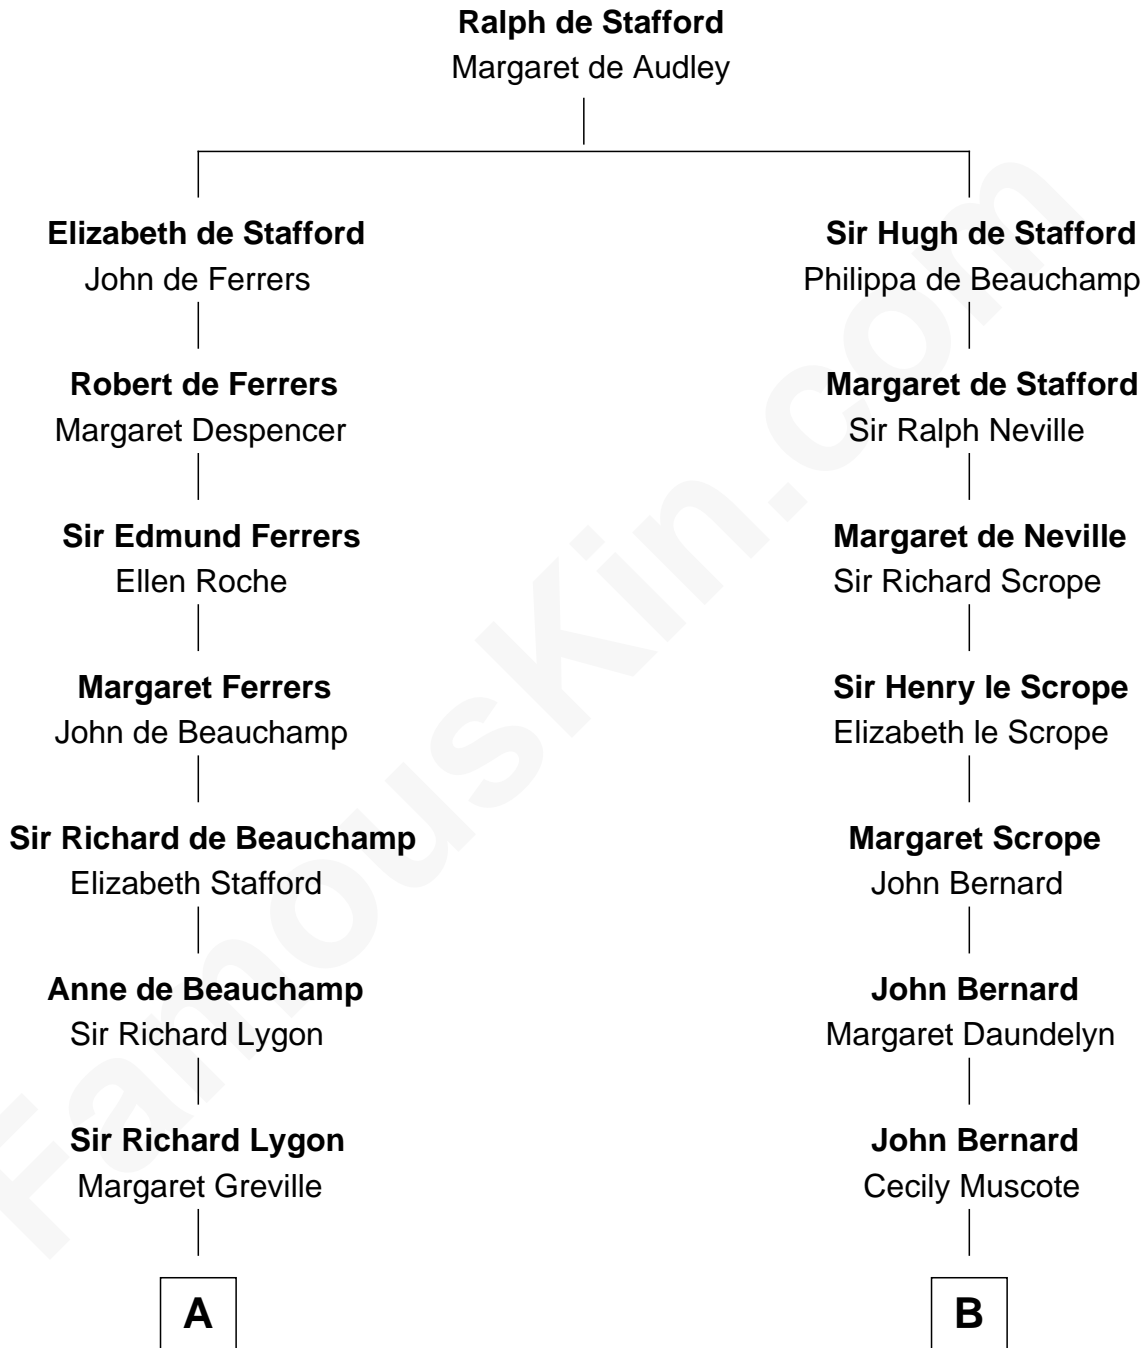

FamousKin.com

Relationship Chart of General George C. Marshall

Author of "The Marshall Plan"

13th cousin 7 times removed of

Benjamin Harrison V

Signer of the Declaration of Independence

C

—
Matilda Battaile Taliaferro

Martin Marshall

—
William Champe Marshall

Susan Myers

—
George Catlett Marshall

Laura Emily Bradford

—
General George C. Marshall

U.S. Army - World War II

FamousKin.com