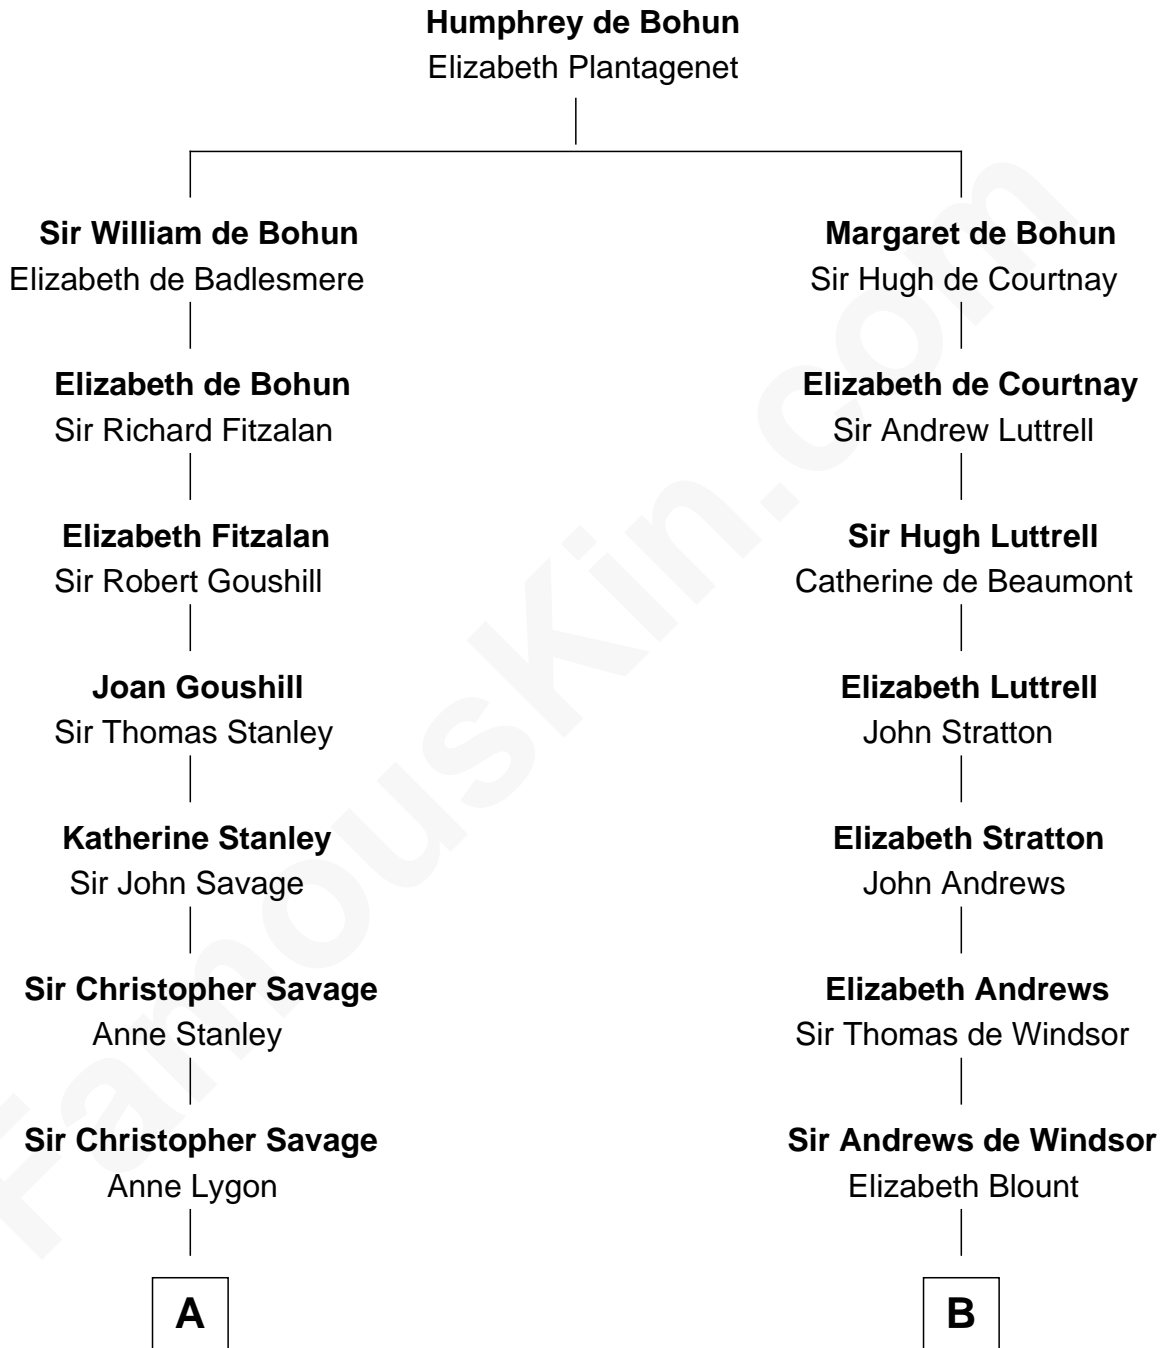

FamousKin.com
Relationship Chart of
General George C. Marshall
Author of "The Marshall Plan"

13th cousin 6 times removed of

Benjamin Harrison V
Signer of the Declaration of Independence

C

William Champe Marshall

Susan Myers

George Catlett Marshall

Laura Emily Bradford

General George C. Marshall

U.S. Army - World War II

FamousKin.com