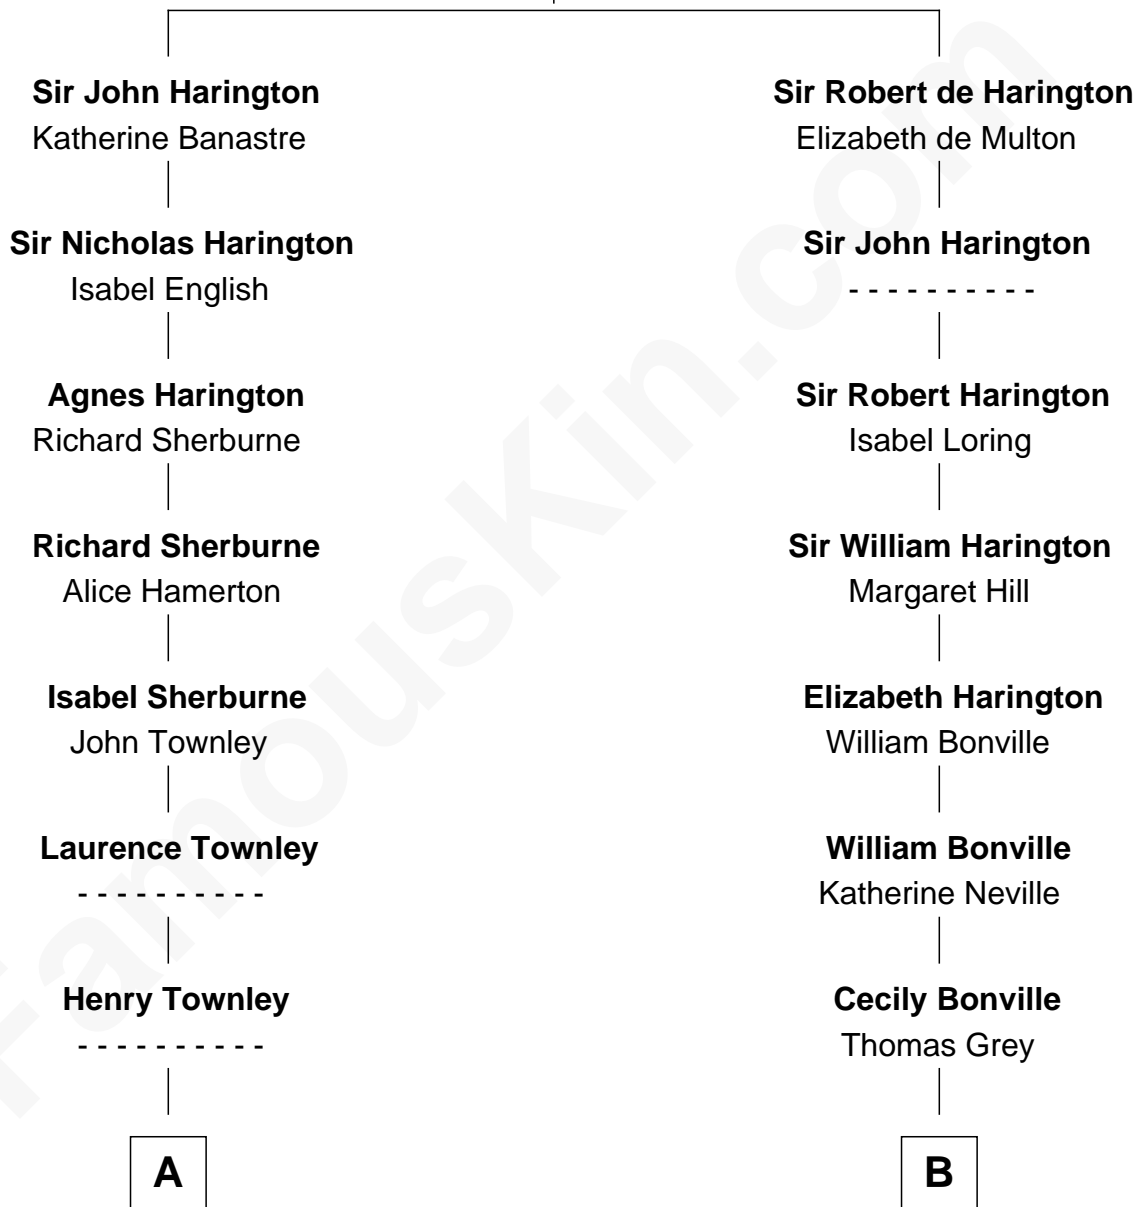

FamousKin.com

Relationship Chart of General George C. Marshall

Author of "The Marshall Plan"

18th cousin 1 time removed of

William Marsh Rice

Founder of Rice University

Sir John de Harington

Joan - - - - -