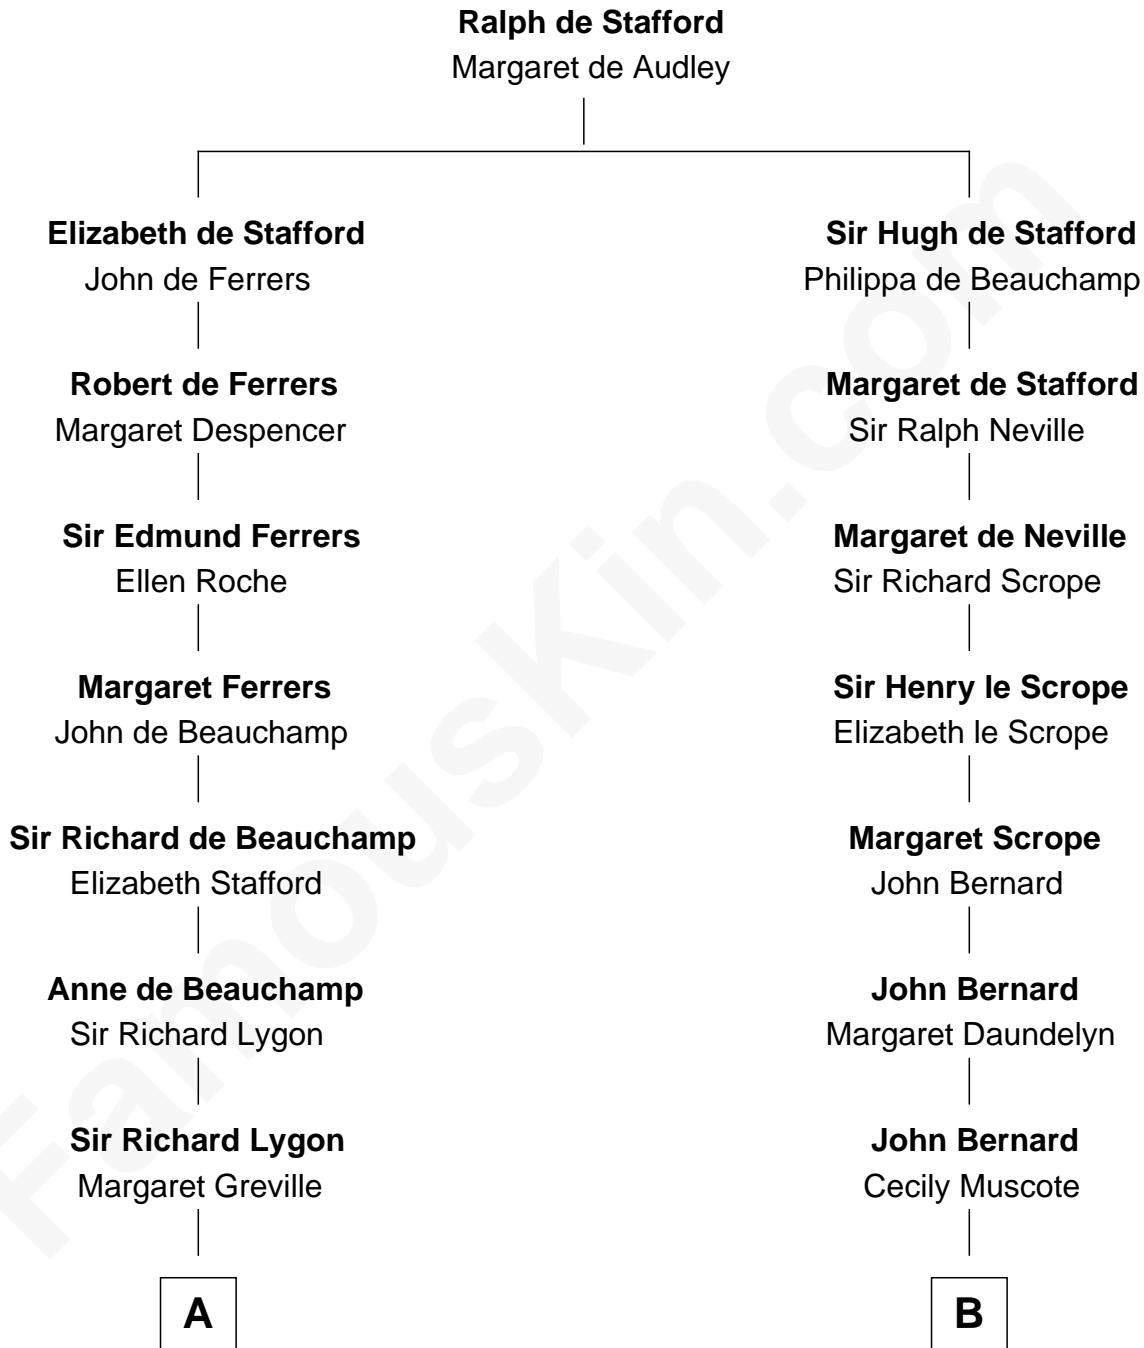

FamousKin.com
Relationship Chart of
General George C. Marshall
Author of "The Marshall Plan"

17th cousin 3 times removed of

Harry F. Byrd
50th Governor of Virginia

C

—
Matilda Battaile Taliaferro

Martin Marshall

—
William Champe Marshall

Susan Myers

—
George Catlett Marshall

Laura Emily Bradford

—
General George C. Marshall

U.S. Army - World War II

FamousKin.com