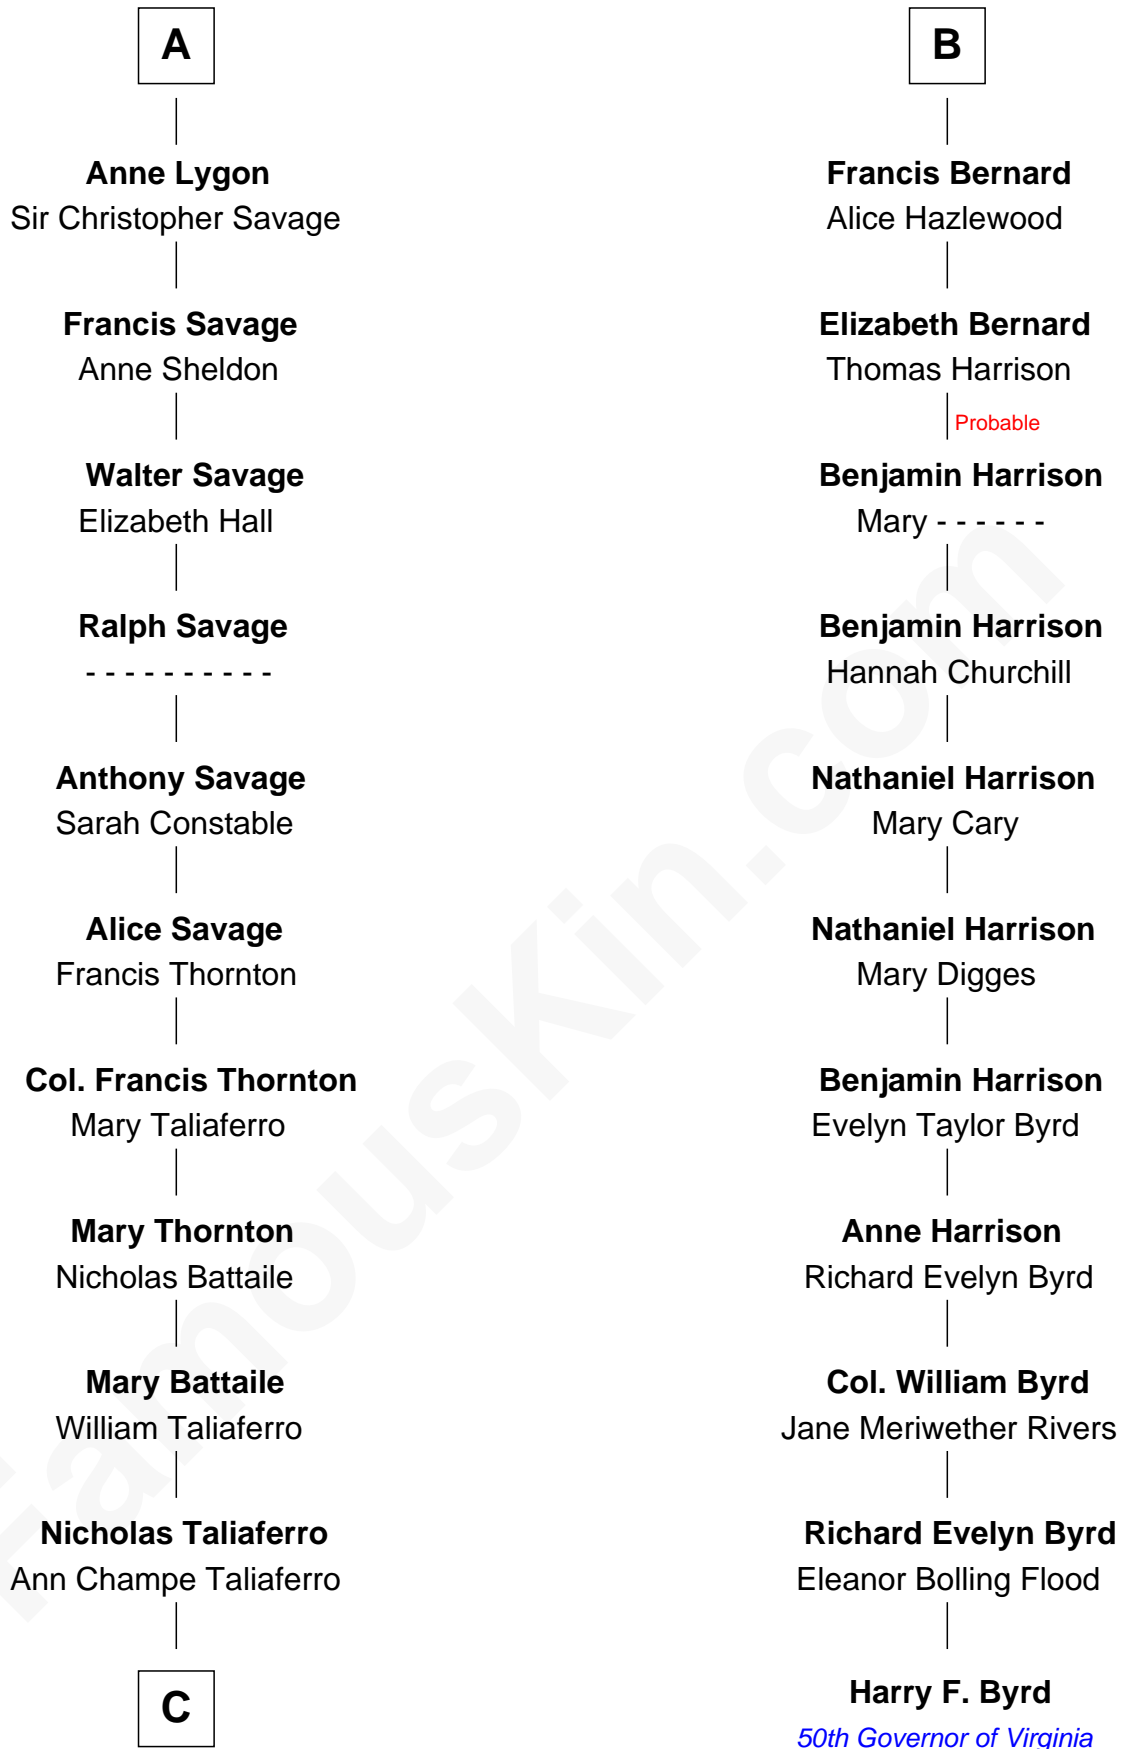

FamousKin.com
Relationship Chart of
General George C. Marshall
Author of "The Marshall Plan"

17th cousin 3 times removed of

Harry F. Byrd
50th Governor of Virginia

C

—
Matilda Battaile Taliaferro

Martin Marshall

—
William Champe Marshall

Susan Myers

—
George Catlett Marshall

Laura Emily Bradford

—
General George C. Marshall

U.S. Army - World War II

FamousKin.com