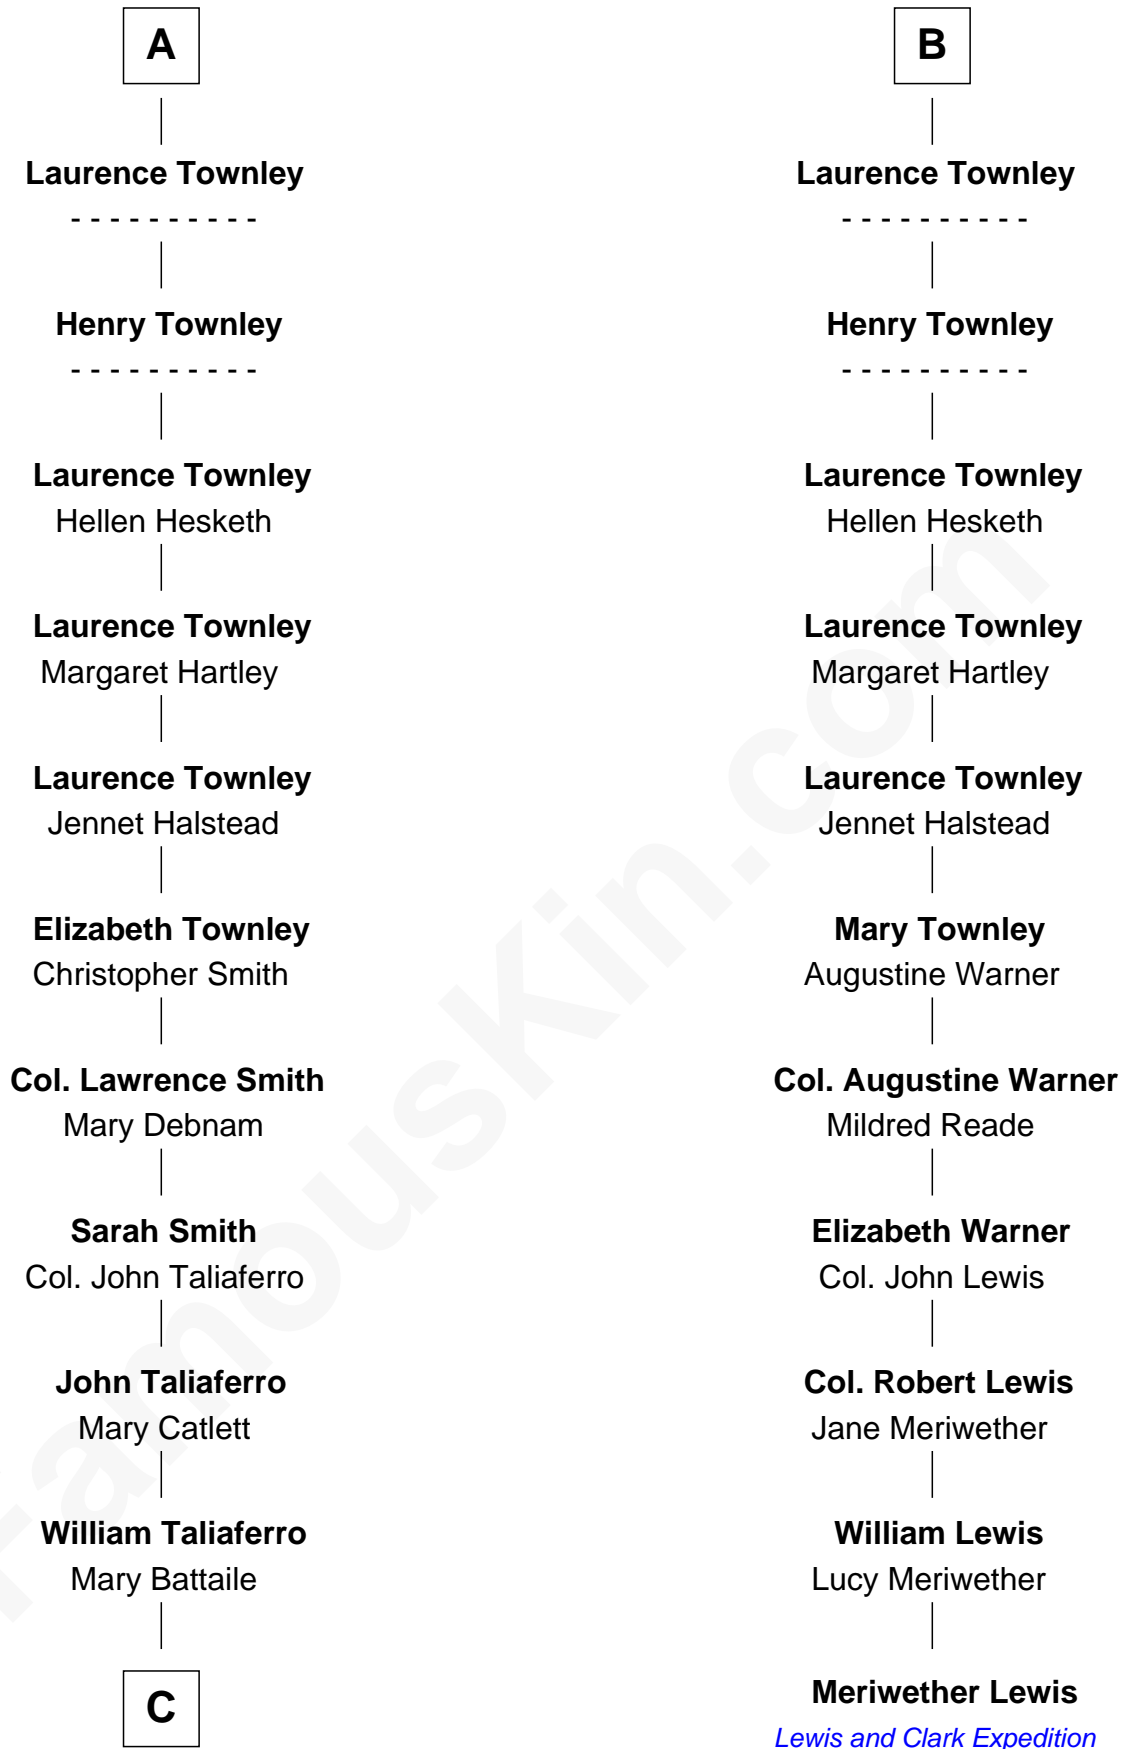

FamousKin.com
Relationship Chart of
General George C. Marshall
Author of "The Marshall Plan"

17th cousin 4 times removed of

Meriwether Lewis
Lewis and Clark Expedition

C

Nicholas Taliaferro
Ann Champe Taliaferro

Matilda Battaile Taliaferro
Martin Marshall

William Champe Marshall
Susan Myers

George Catlett Marshall
Laura Emily Bradford

General George C. Marshall
U.S. Army - World War II

FamousKin.com