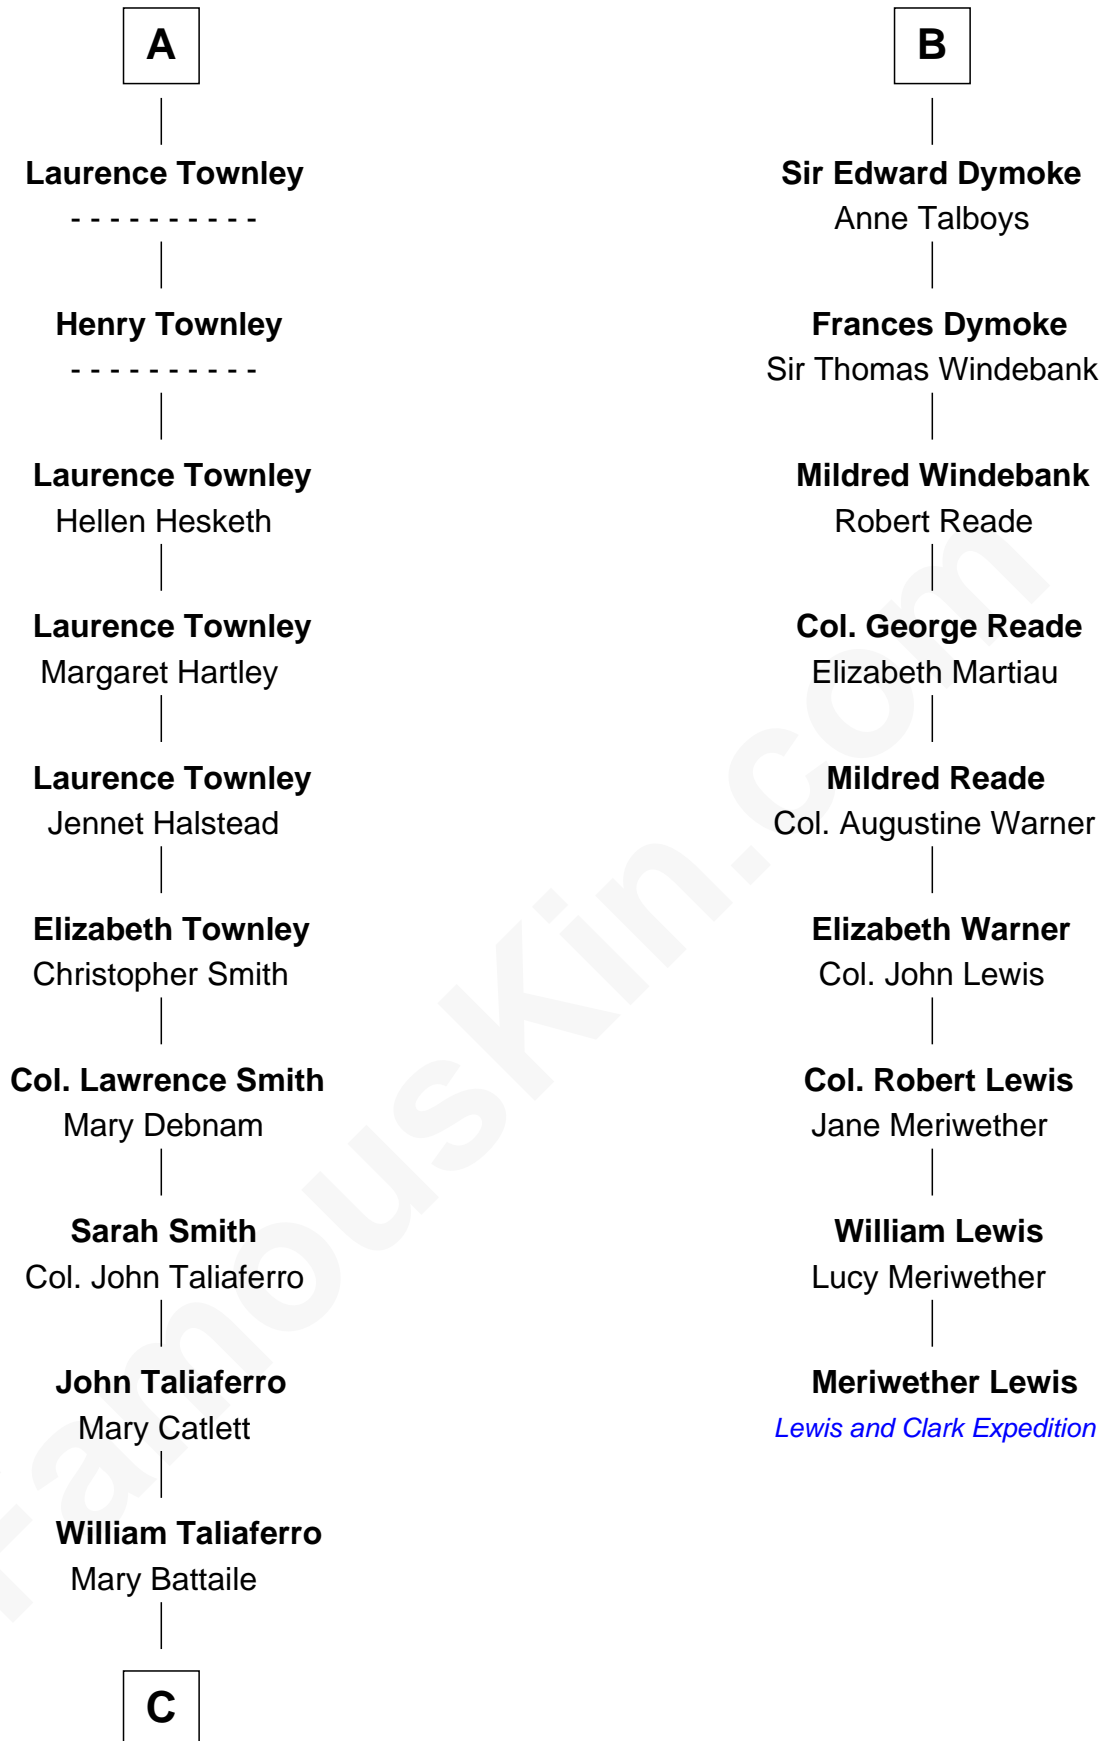

## Relationship Chart of General George C. Marshall

*Author of "The Marshall Plan"*

15th cousin 6 times removed of

**Meriwether Lewis**

*Lewis and Clark Expedition*

**Sir William de Ros**

Eustache Fitz Ralph

**C**

**Nicholas Taliaferro**  
Ann Champe Taliaferro

**Matilda Battaile Taliaferro**  
Martin Marshall

**William Champe Marshall**  
Susan Myers

**George Catlett Marshall**  
Laura Emily Bradford

**General George C. Marshall**  
*U.S. Army - World War II*