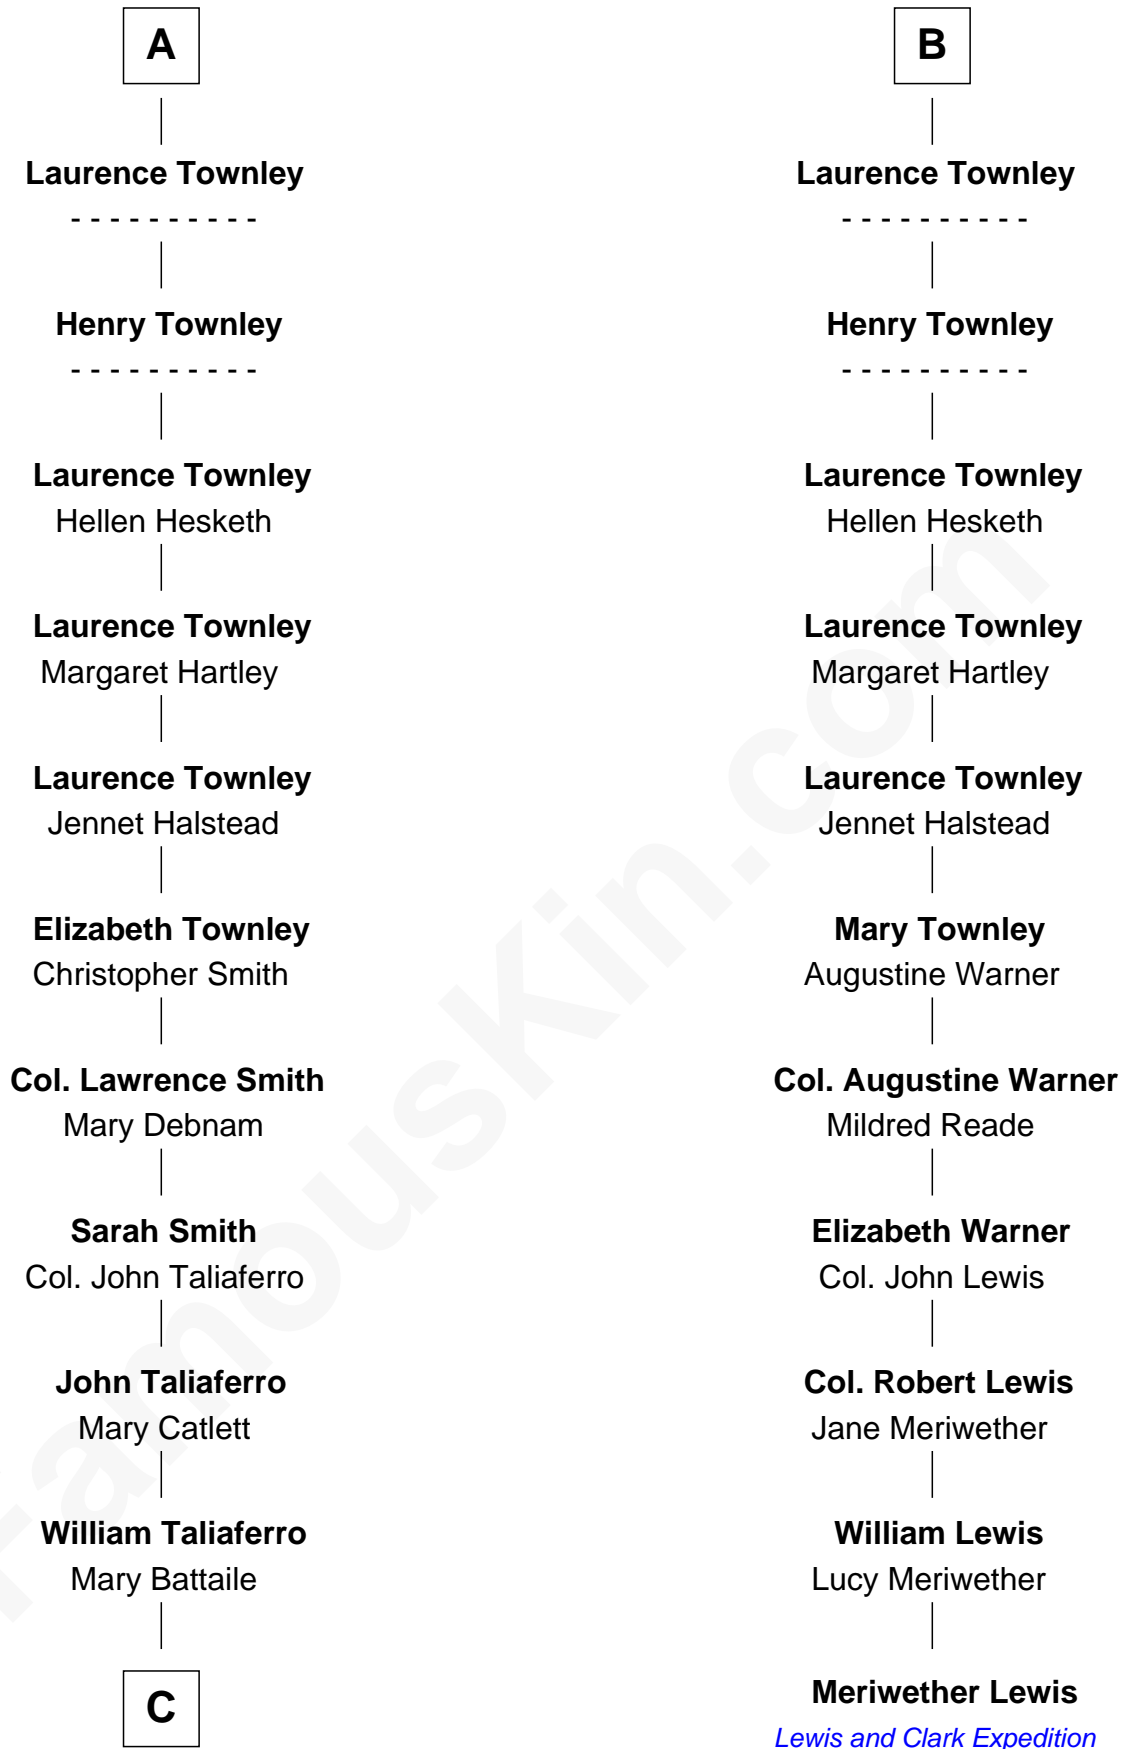

FamousKin.com

Relationship Chart of General George C. Marshall

Author of "The Marshall Plan"

17th cousin 4 times removed of

Meriwether Lewis

Lewis and Clark Expedition

C

Nicholas Taliaferro
Ann Champe Taliaferro

Matilda Battaile Taliaferro
Martin Marshall

William Champe Marshall
Susan Myers

George Catlett Marshall
Laura Emily Bradford

General George C. Marshall
U.S. Army - World War II

FamousKin.com