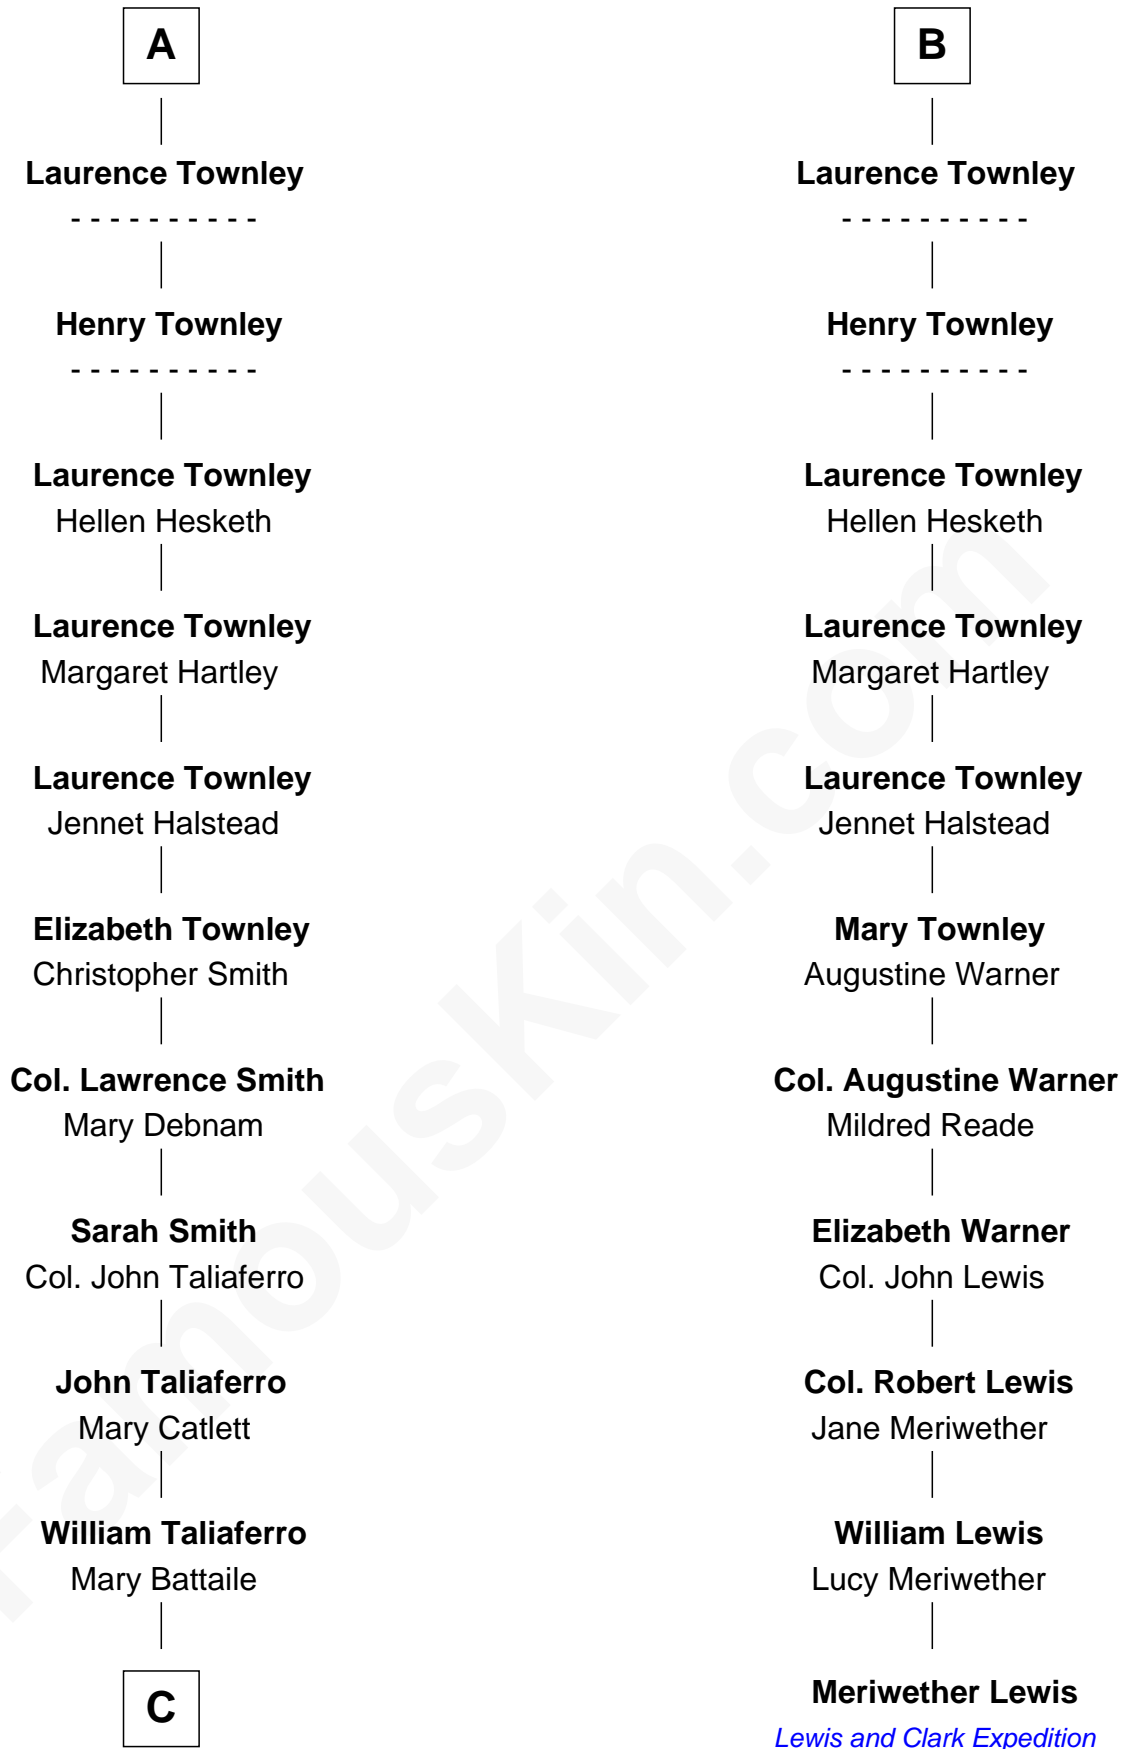

**FamousKin.com**  
**Relationship Chart of**  
**General George C. Marshall**  
*Author of "The Marshall Plan"*

17th cousin 4 times removed of

**Meriwether Lewis**  
*Lewis and Clark Expedition*

**John Sherburne**

**C**

**Nicholas Taliaferro**  
Ann Champe Taliaferro

**Matilda Battaile Taliaferro**  
Martin Marshall

**William Champe Marshall**  
Susan Myers

**George Catlett Marshall**  
Laura Emily Bradford

**General George C. Marshall**  
*U.S. Army - World War II*

FamousKin.com