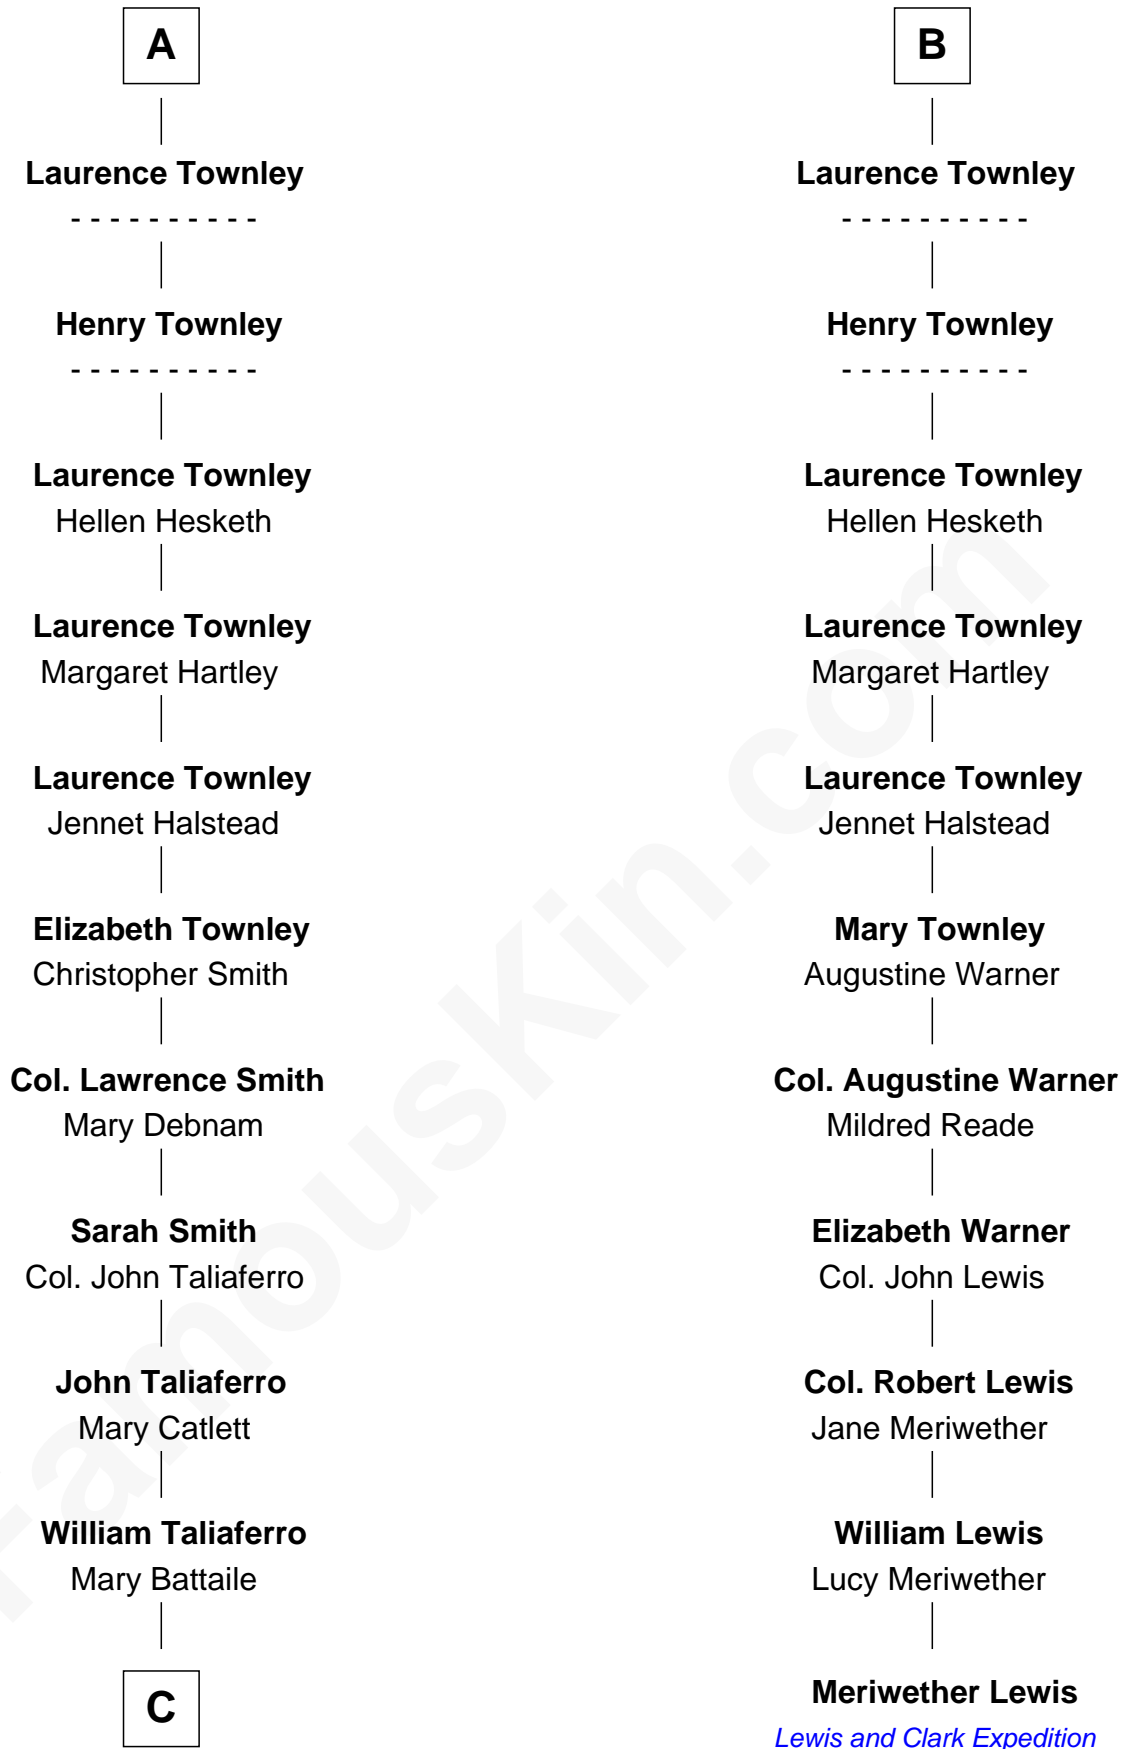

FamousKin.com

Relationship Chart of General George C. Marshall

Author of "The Marshall Plan"

17th cousin 4 times removed of

Meriwether Lewis

Lewis and Clark Expedition

Gilbert d'la Leigh

C

Nicholas Taliaferro
Ann Champe Taliaferro

Matilda Battaile Taliaferro
Martin Marshall

William Champe Marshall
Susan Myers

George Catlett Marshall
Laura Emily Bradford

General George C. Marshall
U.S. Army - World War II

FamousKin.com