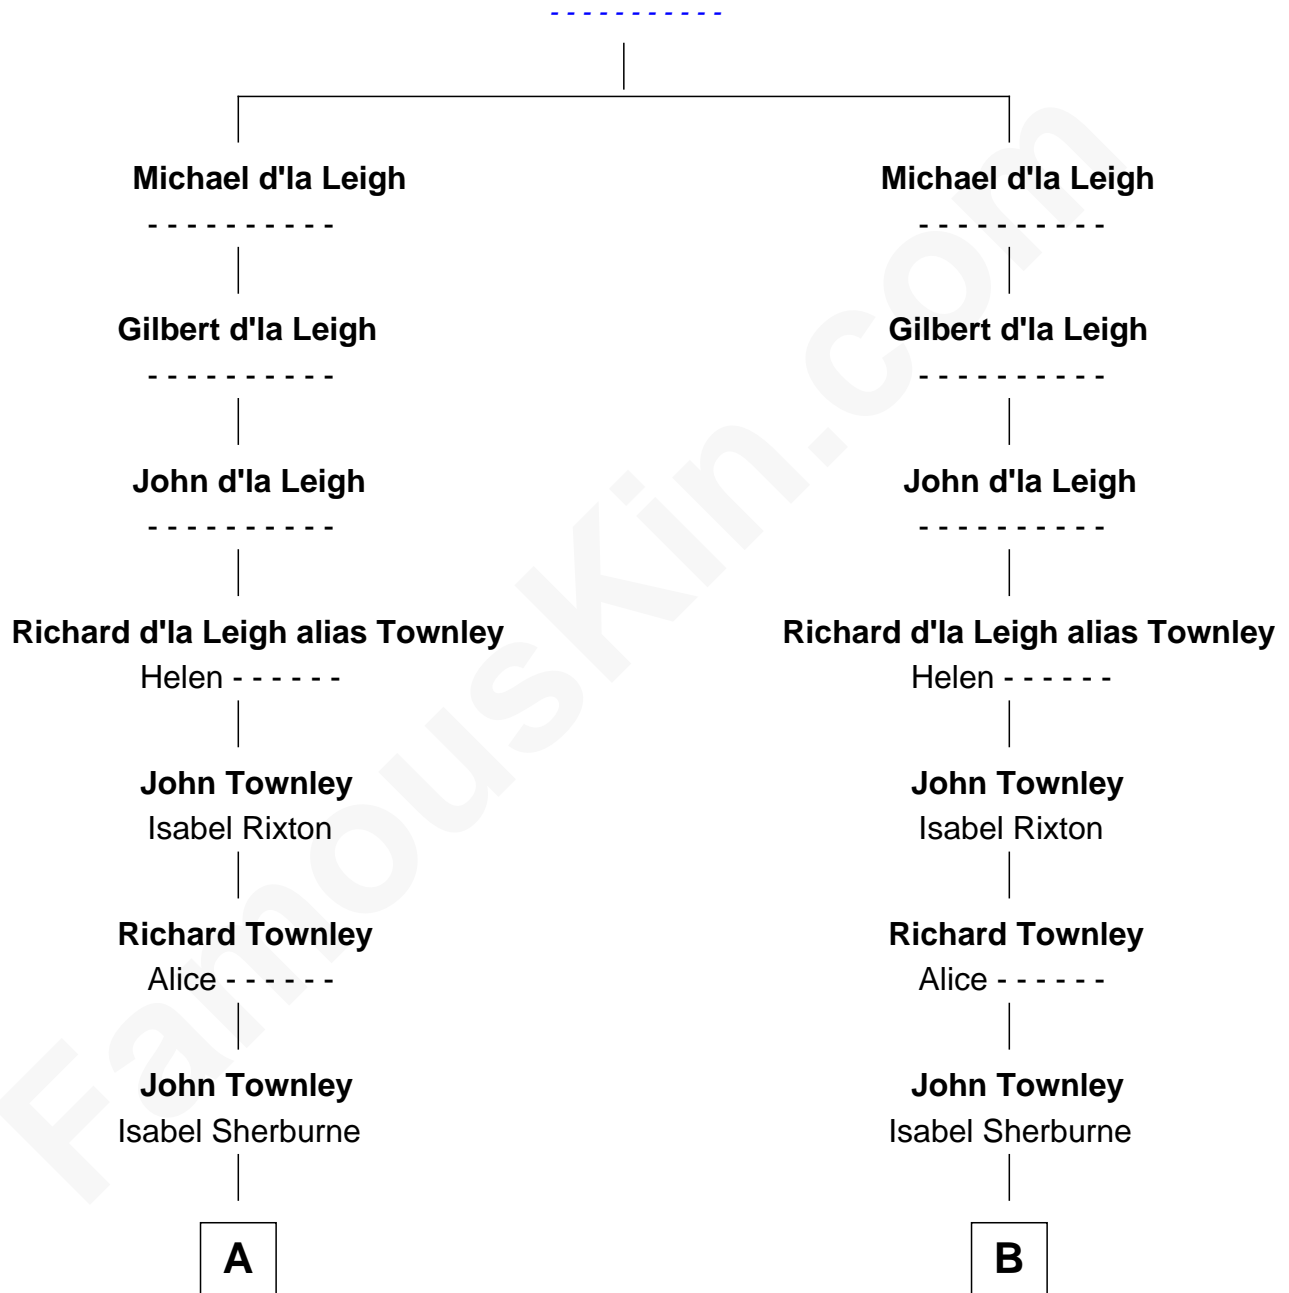

FamousKin.com

Relationship Chart of General George C. Marshall

Author of "The Marshall Plan"

17th cousin 4 times removed of

Meriwether Lewis

Lewis and Clark Expedition

Gilbert d'la Leigh

C

Nicholas Taliaferro
Ann Champe Taliaferro

Matilda Battaile Taliaferro
Martin Marshall

William Champe Marshall
Susan Myers

George Catlett Marshall
Laura Emily Bradford

General George C. Marshall
U.S. Army - World War II

FamousKin.com