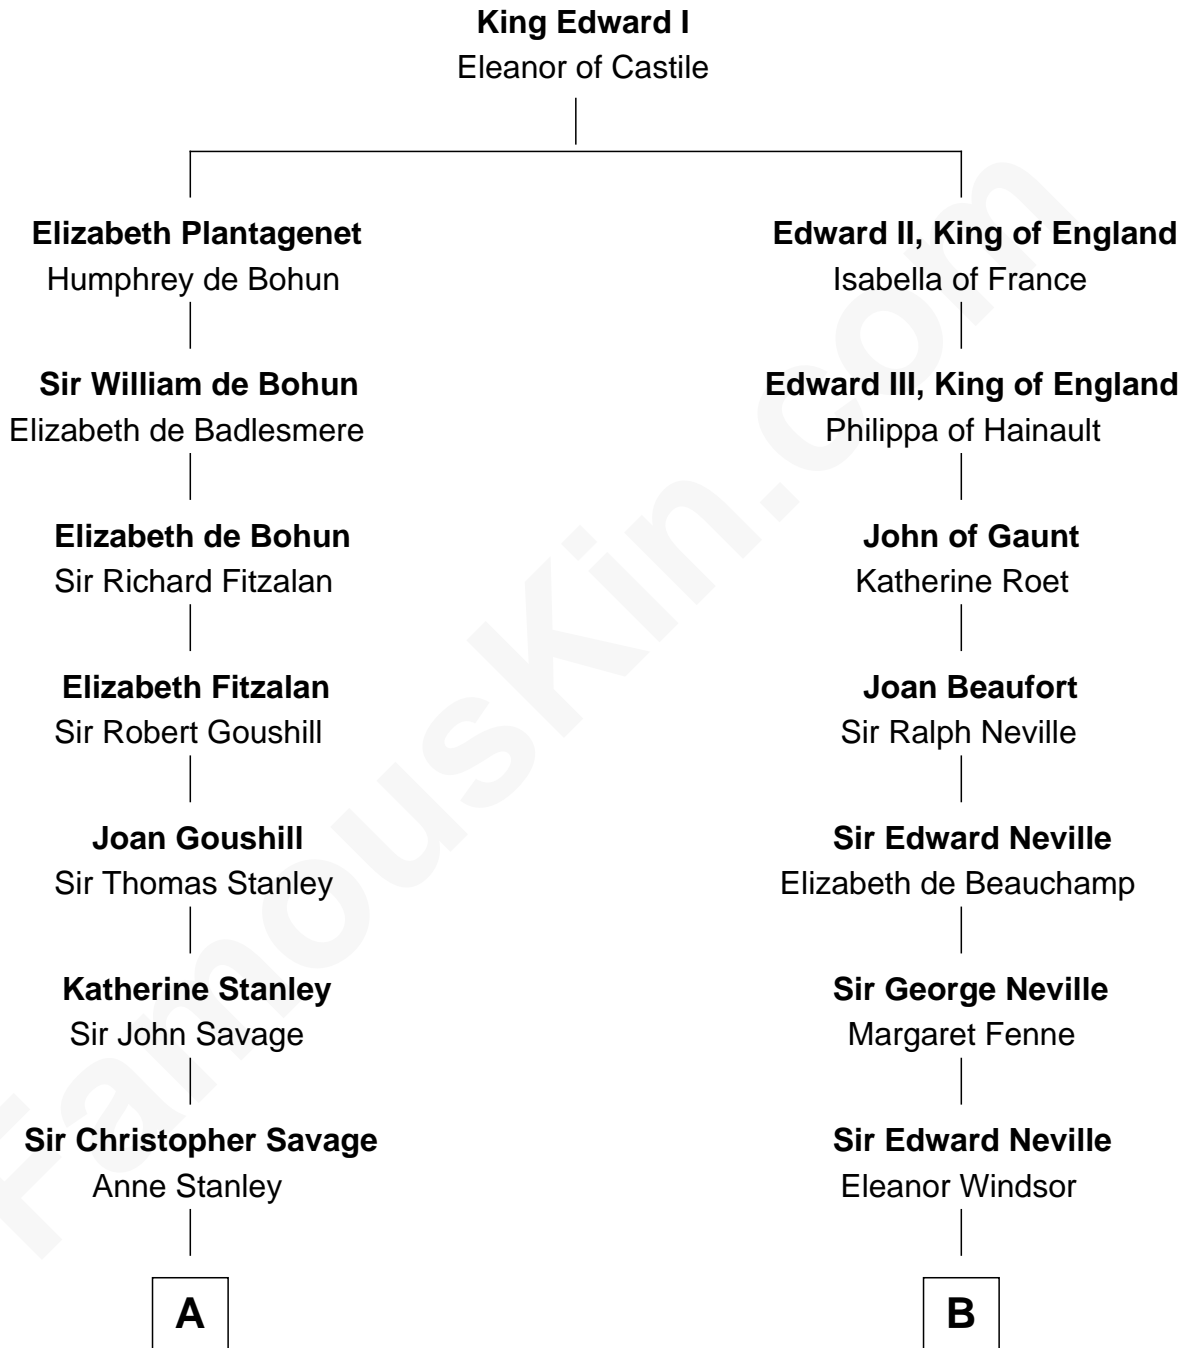

FamousKin.com
Relationship Chart of
General George C. Marshall
Author of "The Marshall Plan"

17th cousin 3 times removed of

Lytton Strachey

Author and Co-Founder of Bloomsbury Group

C

—
Matilda Battaile Taliaferro

Martin Marshall

—
William Champe Marshall

Susan Myers

—
George Catlett Marshall

Laura Emily Bradford

—
General George C. Marshall

U.S. Army - World War II

FamousKin.com