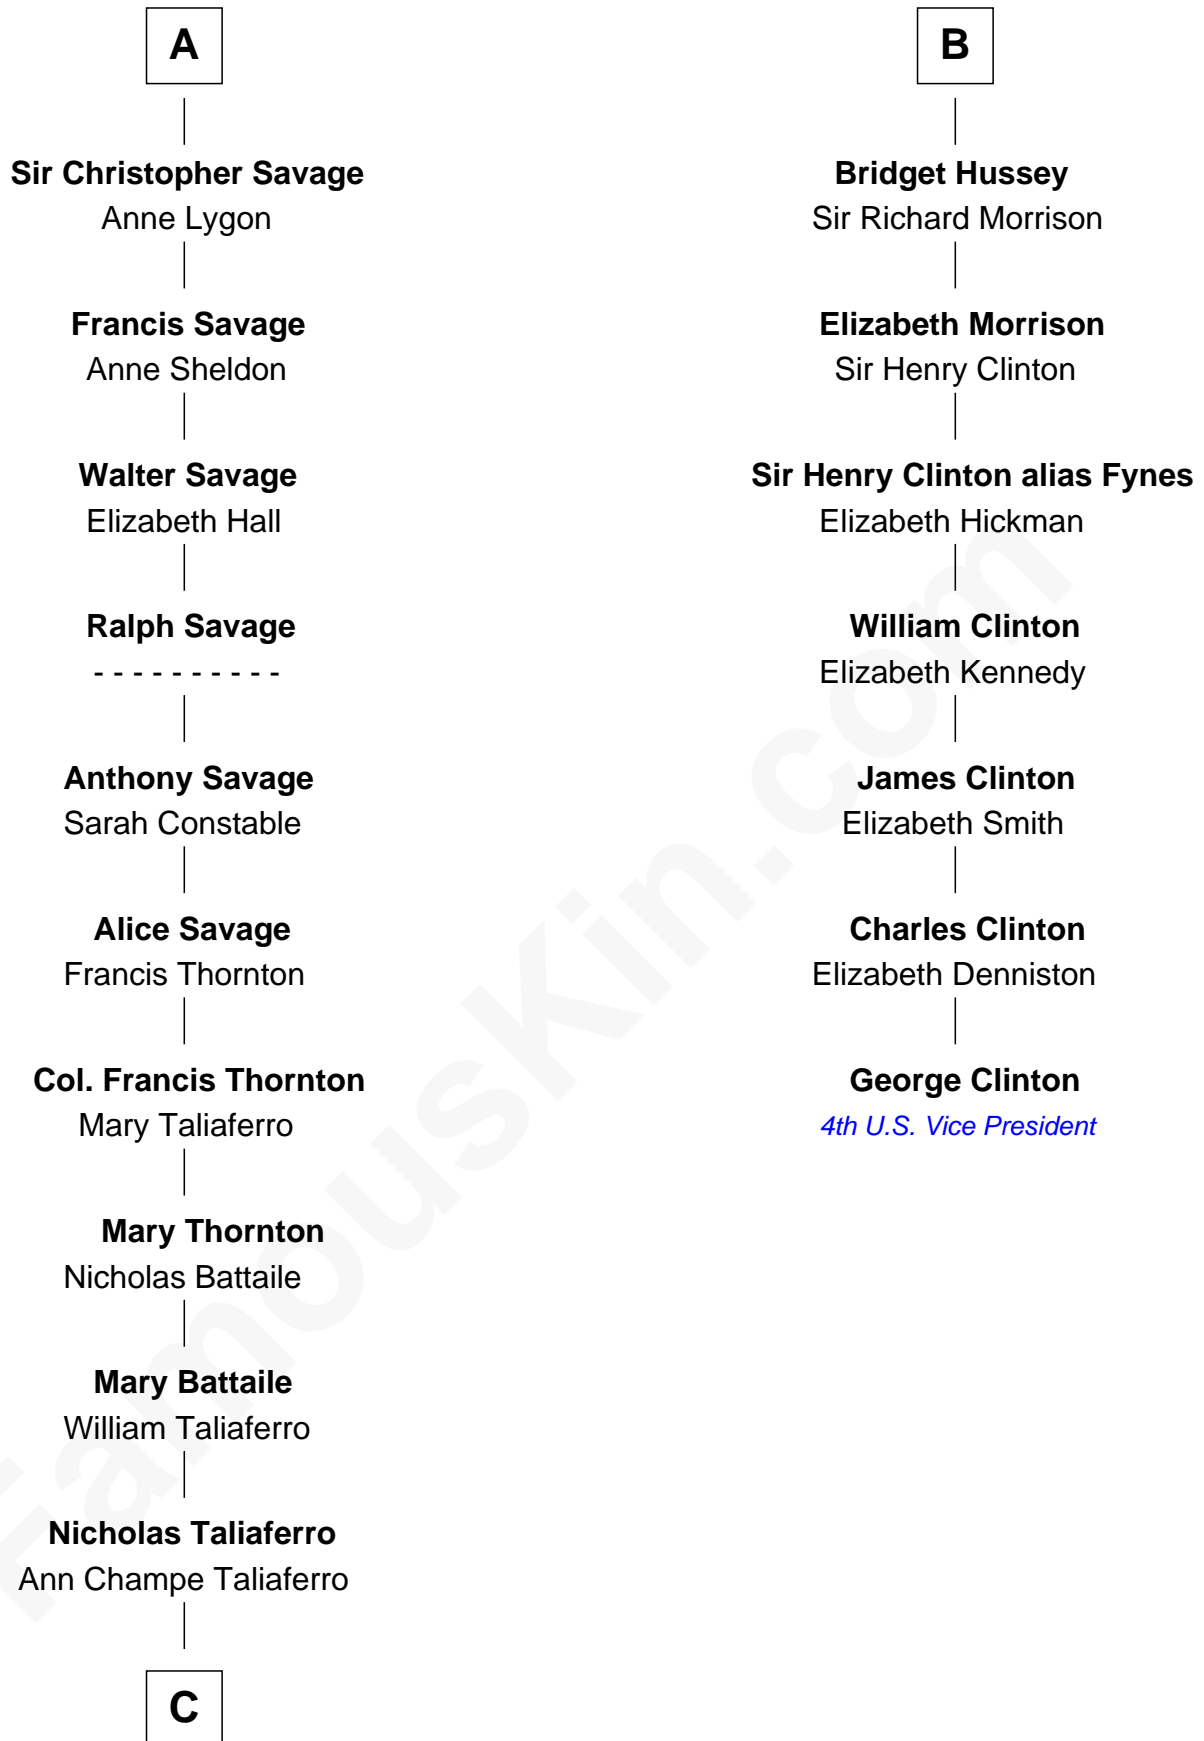

FamousKin.com
Relationship Chart of
General George C. Marshall
Author of "The Marshall Plan"

13th cousin 7 times removed of

George Clinton
4th U.S. Vice President

C

—
Matilda Battaile Taliaferro

Martin Marshall

—
William Champe Marshall

Susan Myers

—
George Catlett Marshall

Laura Emily Bradford

—
General George C. Marshall

U.S. Army - World War II

FamousKin.com