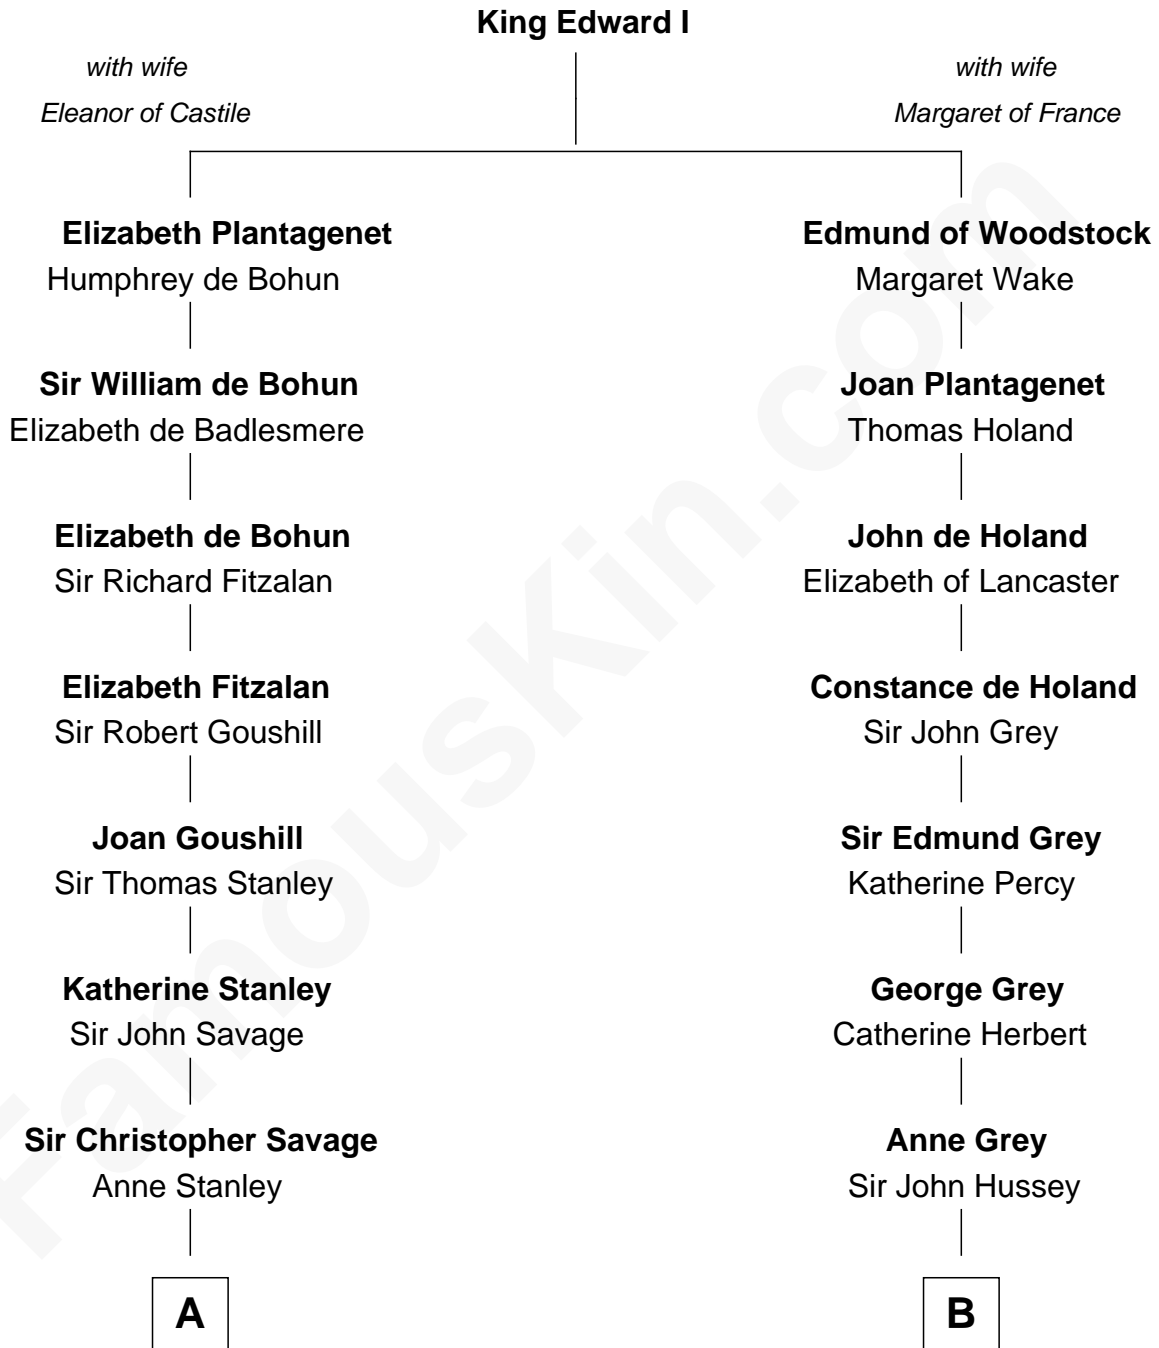

FamousKin.com
Relationship Chart of
General George C. Marshall
Author of "The Marshall Plan"

13th cousin 7 times removed of

George Clinton
4th U.S. Vice President

C

—
Matilda Battaile Taliaferro

Martin Marshall

—
William Champe Marshall

Susan Myers

—
George Catlett Marshall

Laura Emily Bradford

—
General George C. Marshall

U.S. Army - World War II

FamousKin.com