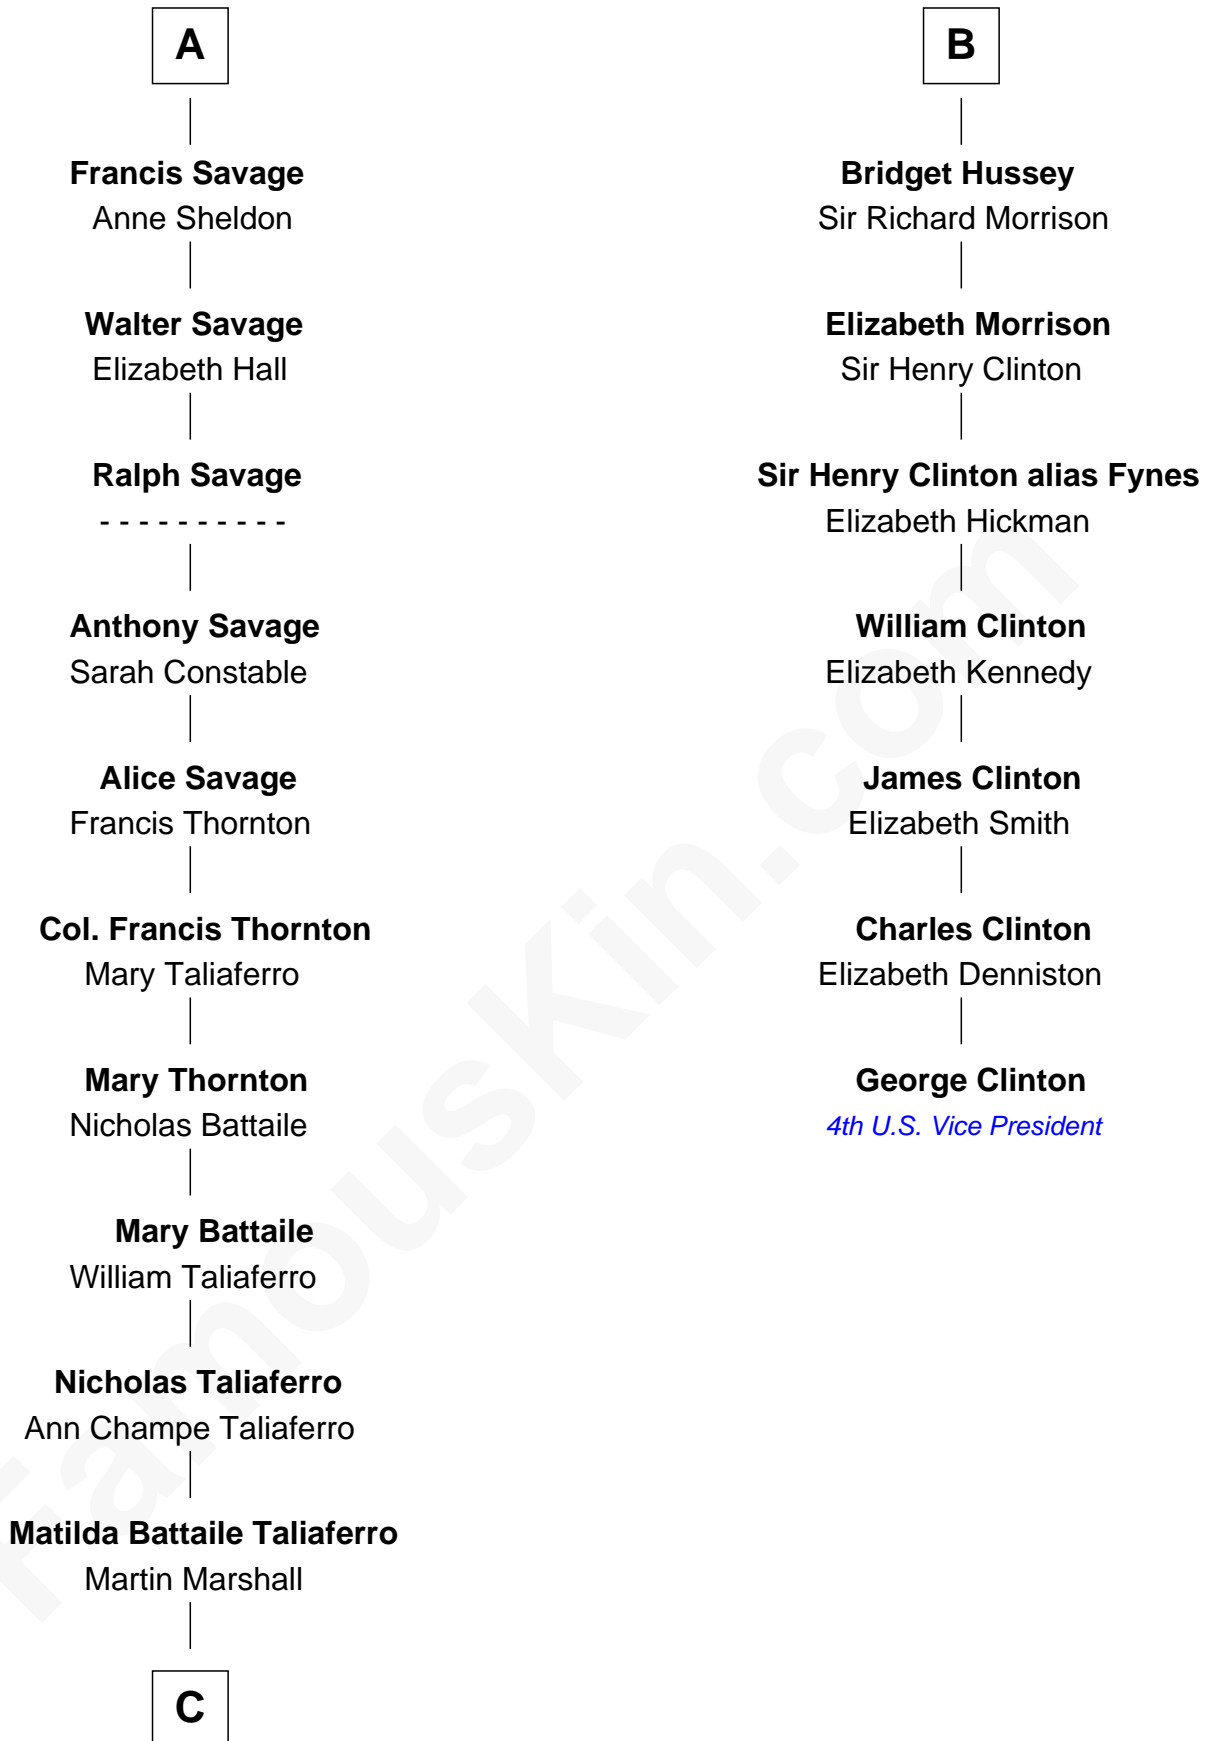

**FamousKin.com**  
**Relationship Chart of**  
**General George C. Marshall**  
*Author of "The Marshall Plan"*

13th cousin 6 times removed of

**George Clinton**  
*4th U.S. Vice President*

**Henry Plantagenet**  
 Maud de Chaworth

**Eleanor Plantagenet**  
 Richard Fitzalan

**Sir Richard Fitzalan**  
 Elizabeth de Bohun

**Elizabeth Fitzalan**  
 Sir Robert Goushill

**Joan Goushill**  
 Sir Thomas Stanley

**Katherine Stanley**  
 Sir John Savage

**Sir Christopher Savage**  
 Anne Stanley

**Sir Christopher Savage**  
 Anne Lygon

**A**

**Henry of Lancaster**  
 Isabella de Beaumont

**Blanche of Lancaster**  
 John of Gaunt

**Elizabeth of Lancaster**  
 John de Holand

**Constance de Holand**  
 Sir John Grey

**Sir Edmund Grey**  
 Katherine Percy

**George Grey**  
 Catherine Herbert

**Anne Grey**  
 Sir John Hussey

**B**

**C**

William Champe Marshall

Susan Myers