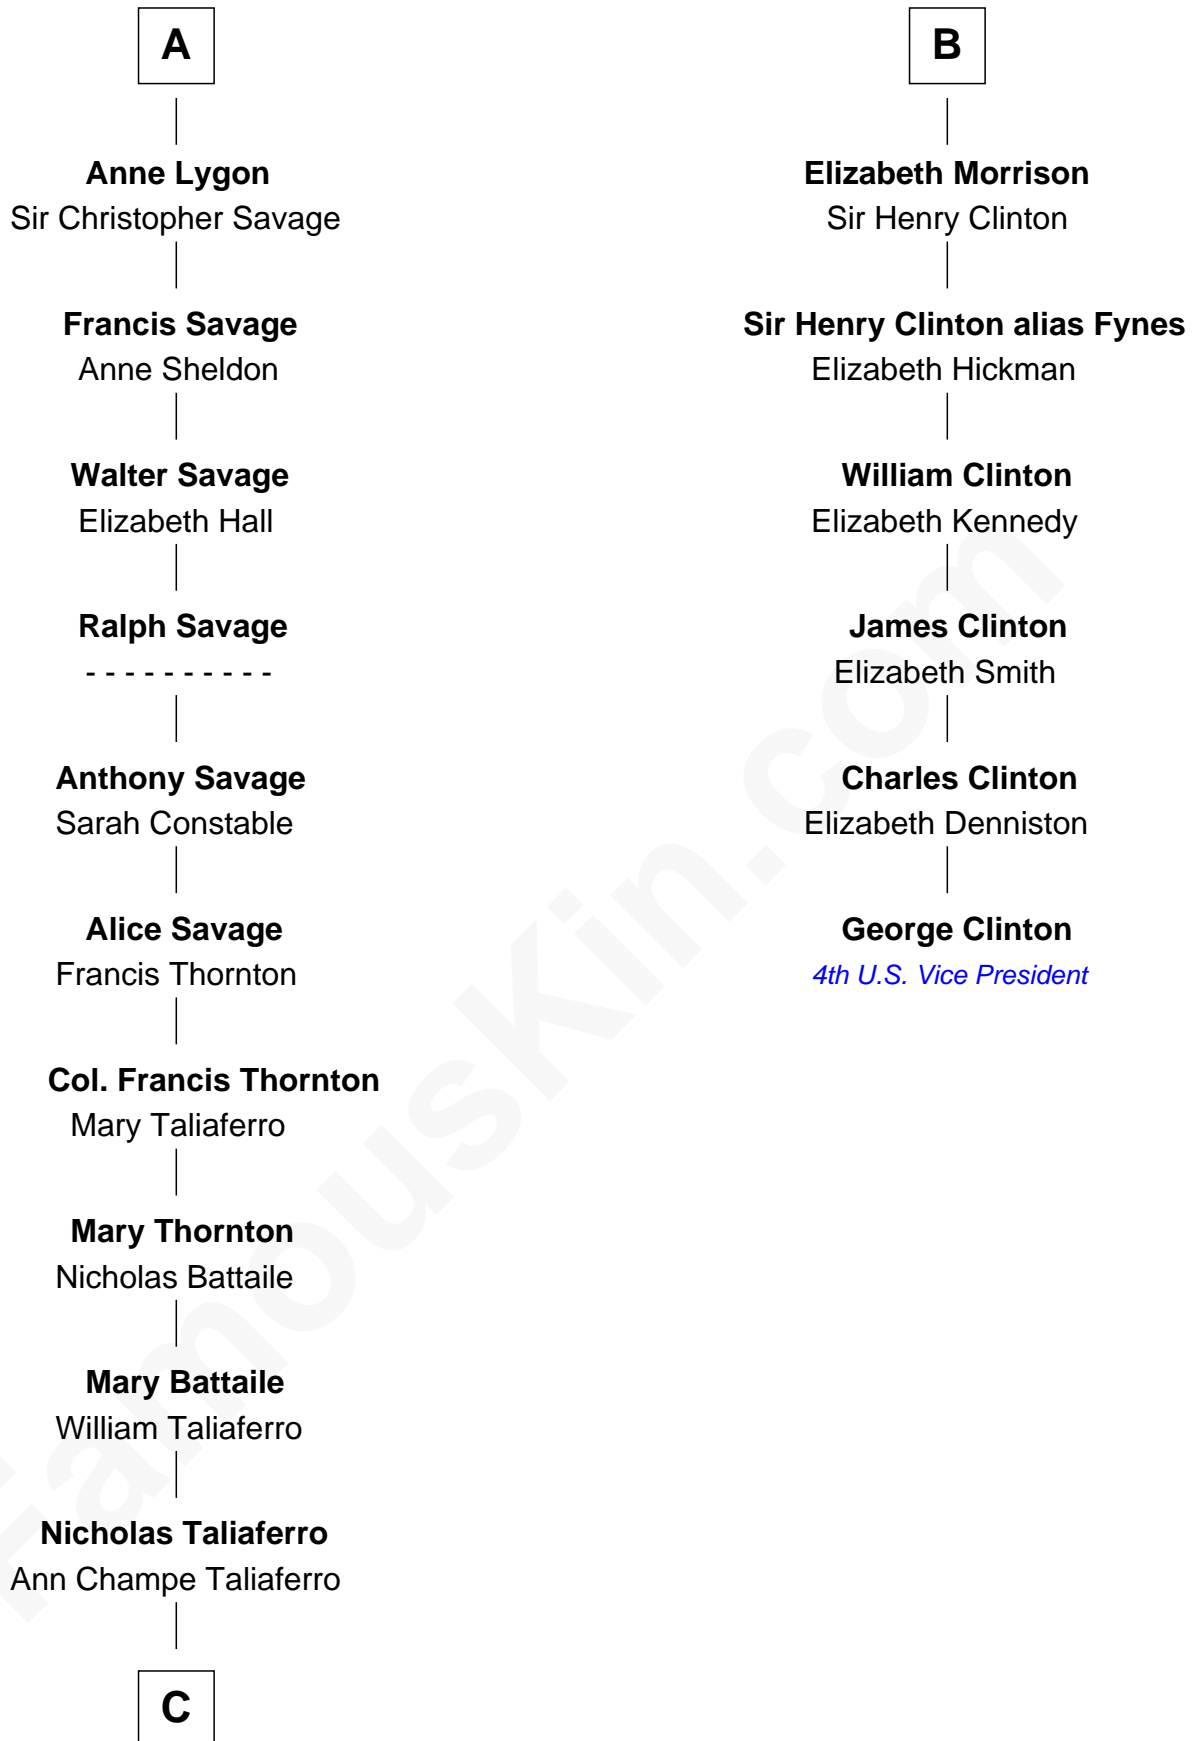

FamousKin.com
Relationship Chart of
General George C. Marshall
Author of "The Marshall Plan"

12th cousin 8 times removed of

George Clinton
4th U.S. Vice President

C

—
Matilda Battaile Taliaferro

Martin Marshall

—
William Champe Marshall

Susan Myers

—
George Catlett Marshall

Laura Emily Bradford

—
General George C. Marshall

U.S. Army - World War II

FamousKin.com