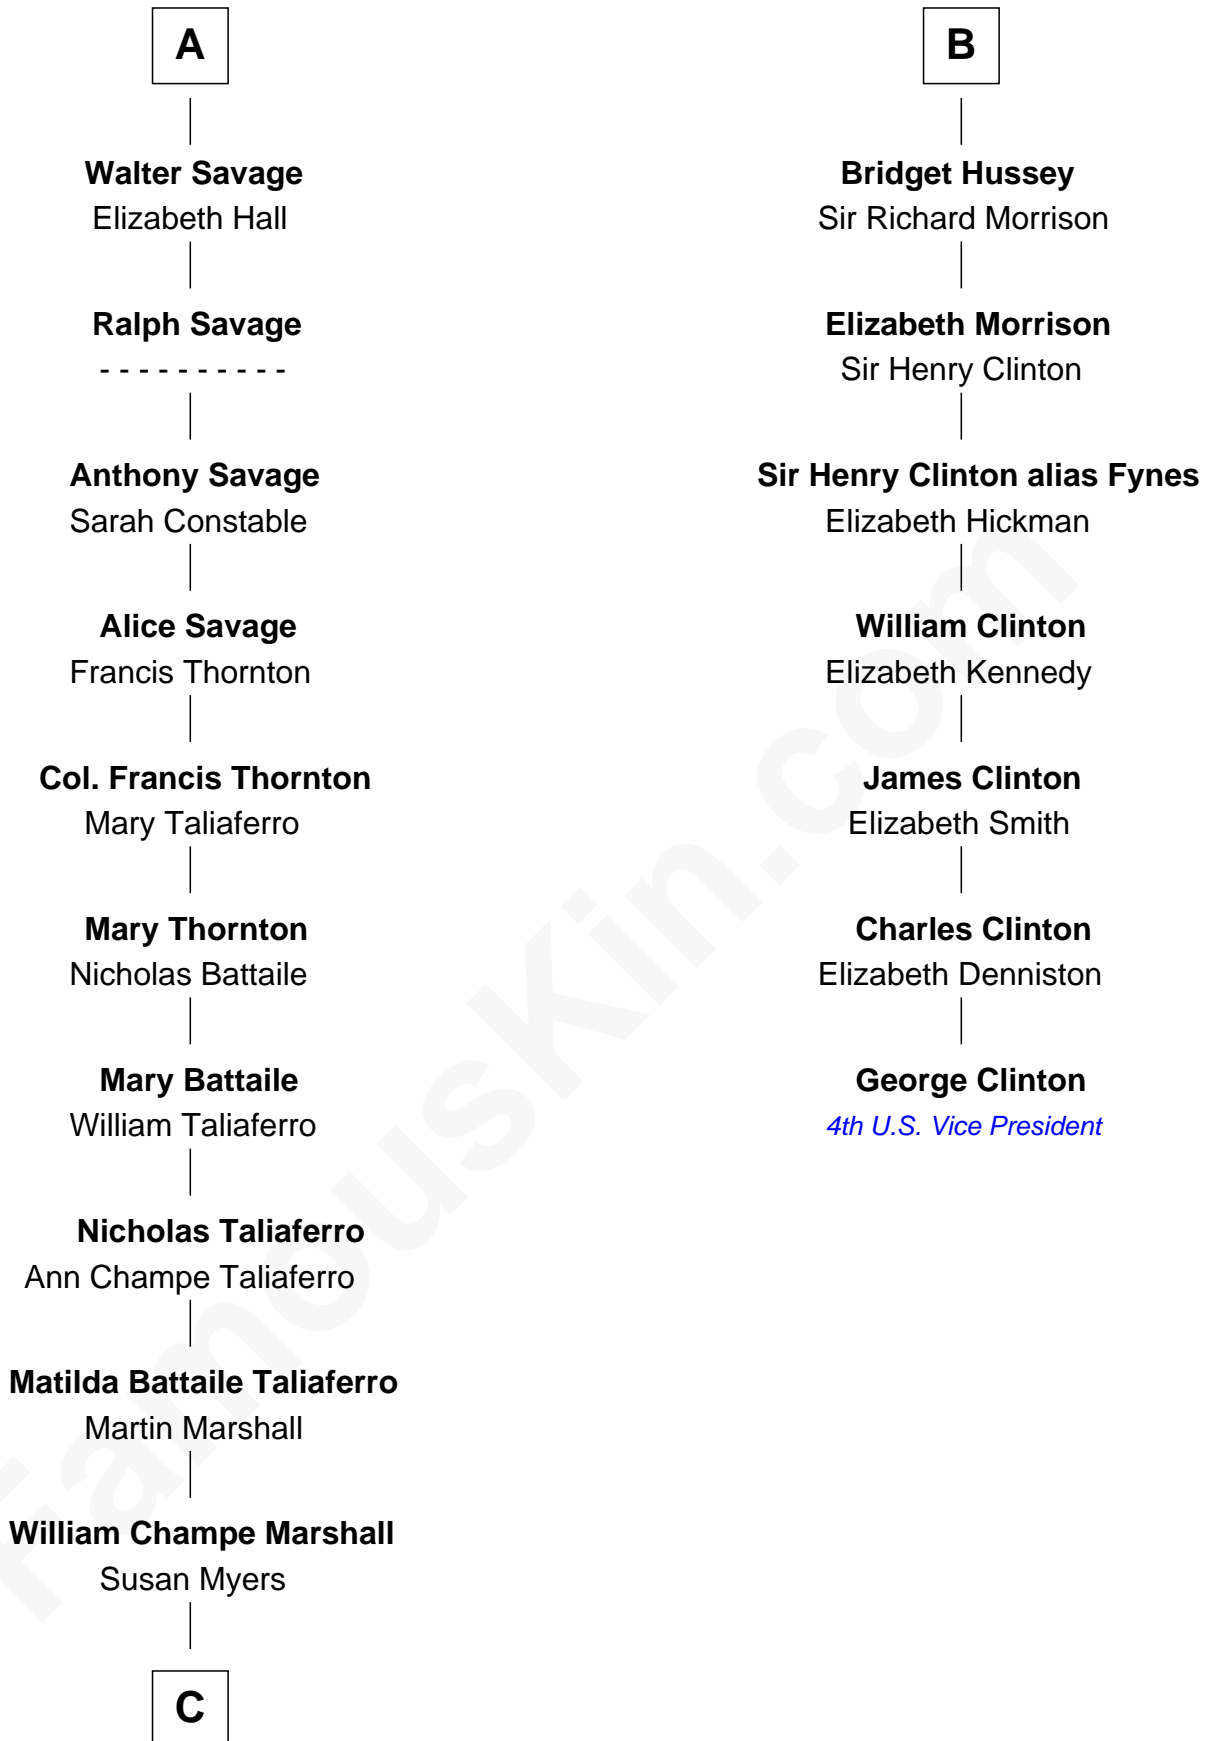

FamousKin.com
Relationship Chart of
General George C. Marshall
Author of "The Marshall Plan"

13th cousin 5 times removed of

George Clinton
4th U.S. Vice President

C

George Catlett Marshall

Laura Emily Bradford