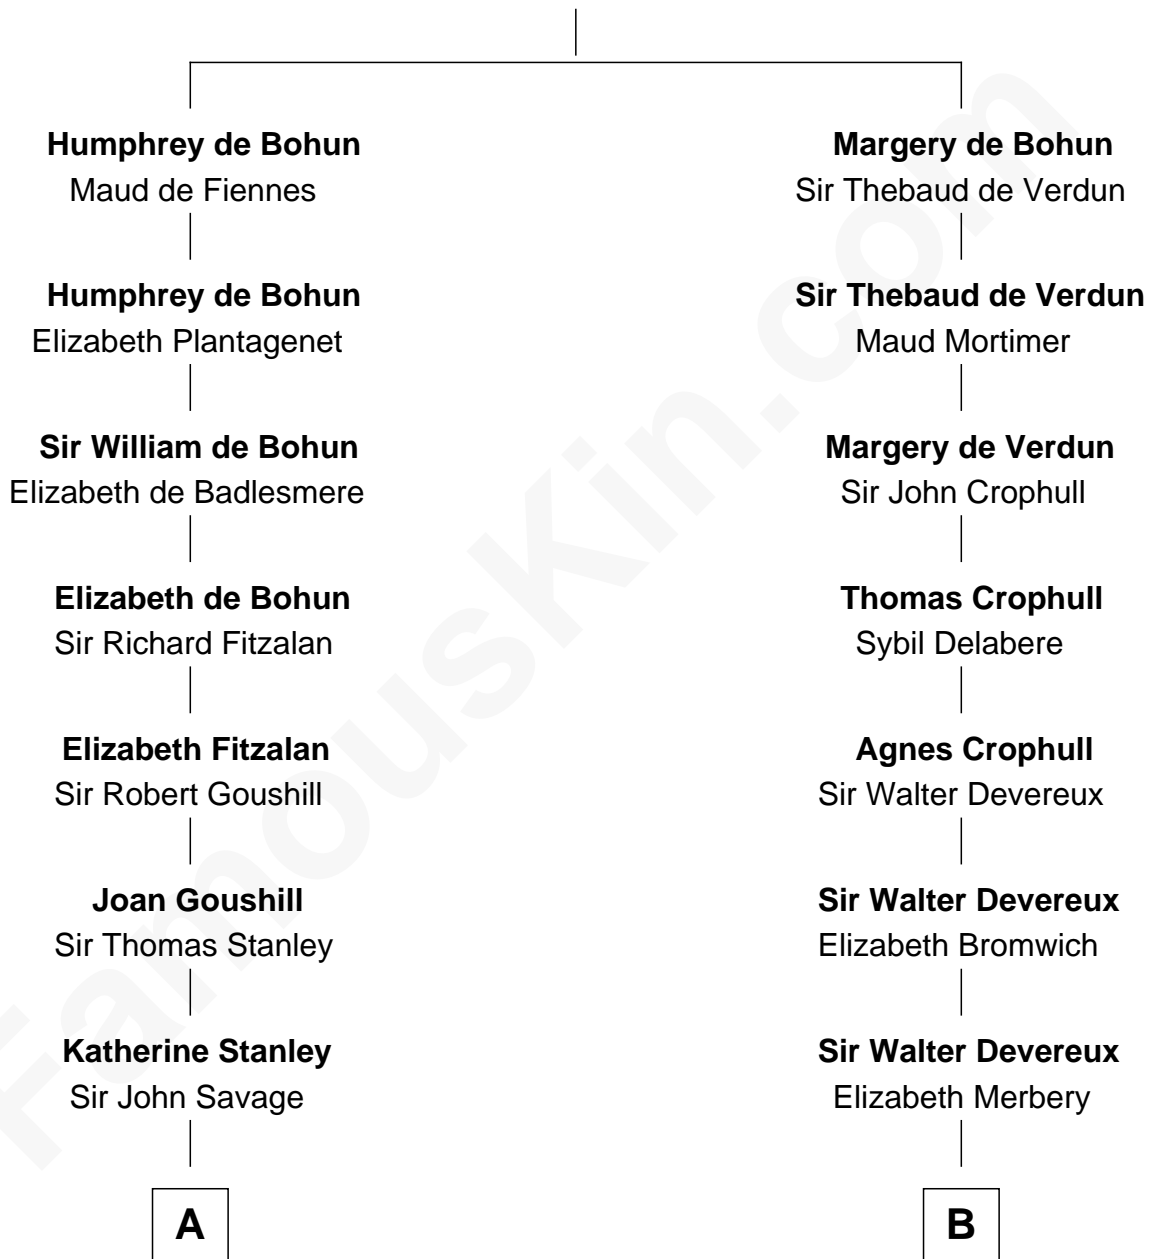

**FamousKin.com**  
**Relationship Chart of**  
**General George C. Marshall**  
*Author of "The Marshall Plan"*

16th cousin 5 times removed of

**George Clinton**  
*4th U.S. Vice President*

**Sir Humphrey de Bohun**  
 Eleanor de Braiose

**C**

—  
**Nicholas Taliaferro**

Ann Champe Taliaferro

—  
**Matilda Battaile Taliaferro**

Martin Marshall

—  
**William Champe Marshall**

Susan Myers

—  
**George Catlett Marshall**

Laura Emily Bradford

—  
**General George C. Marshall**

*U.S. Army - World War II*