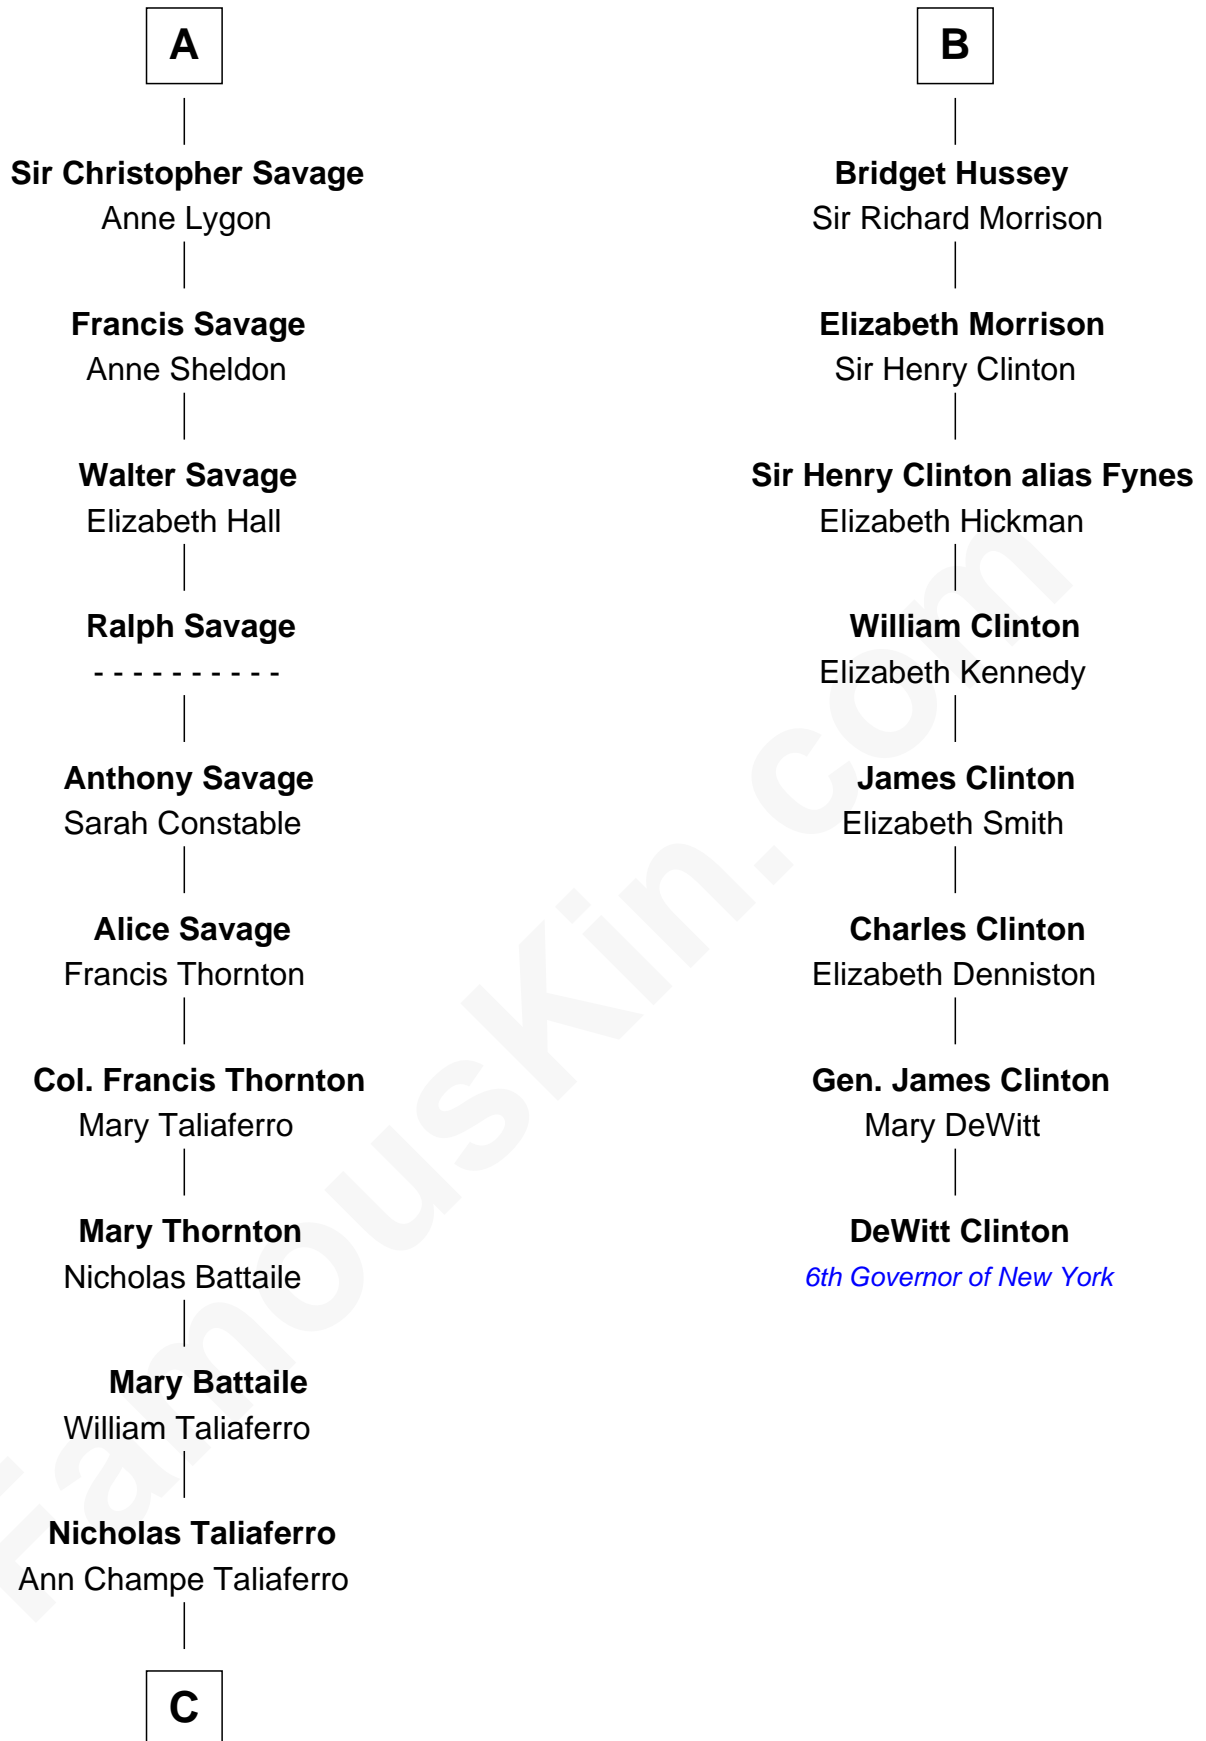

**FamousKin.com**  
**Relationship Chart of**  
**General George C. Marshall**  
*Author of "The Marshall Plan"*

14th cousin 6 times removed of

**DeWitt Clinton**  
*6th Governor of New York*

**C**

—  
**Matilda Battaile Taliaferro**

Martin Marshall

—  
**William Champe Marshall**

Susan Myers

—  
**George Catlett Marshall**

Laura Emily Bradford

—  
**General George C. Marshall**

*U.S. Army - World War II*

FamousKin.com