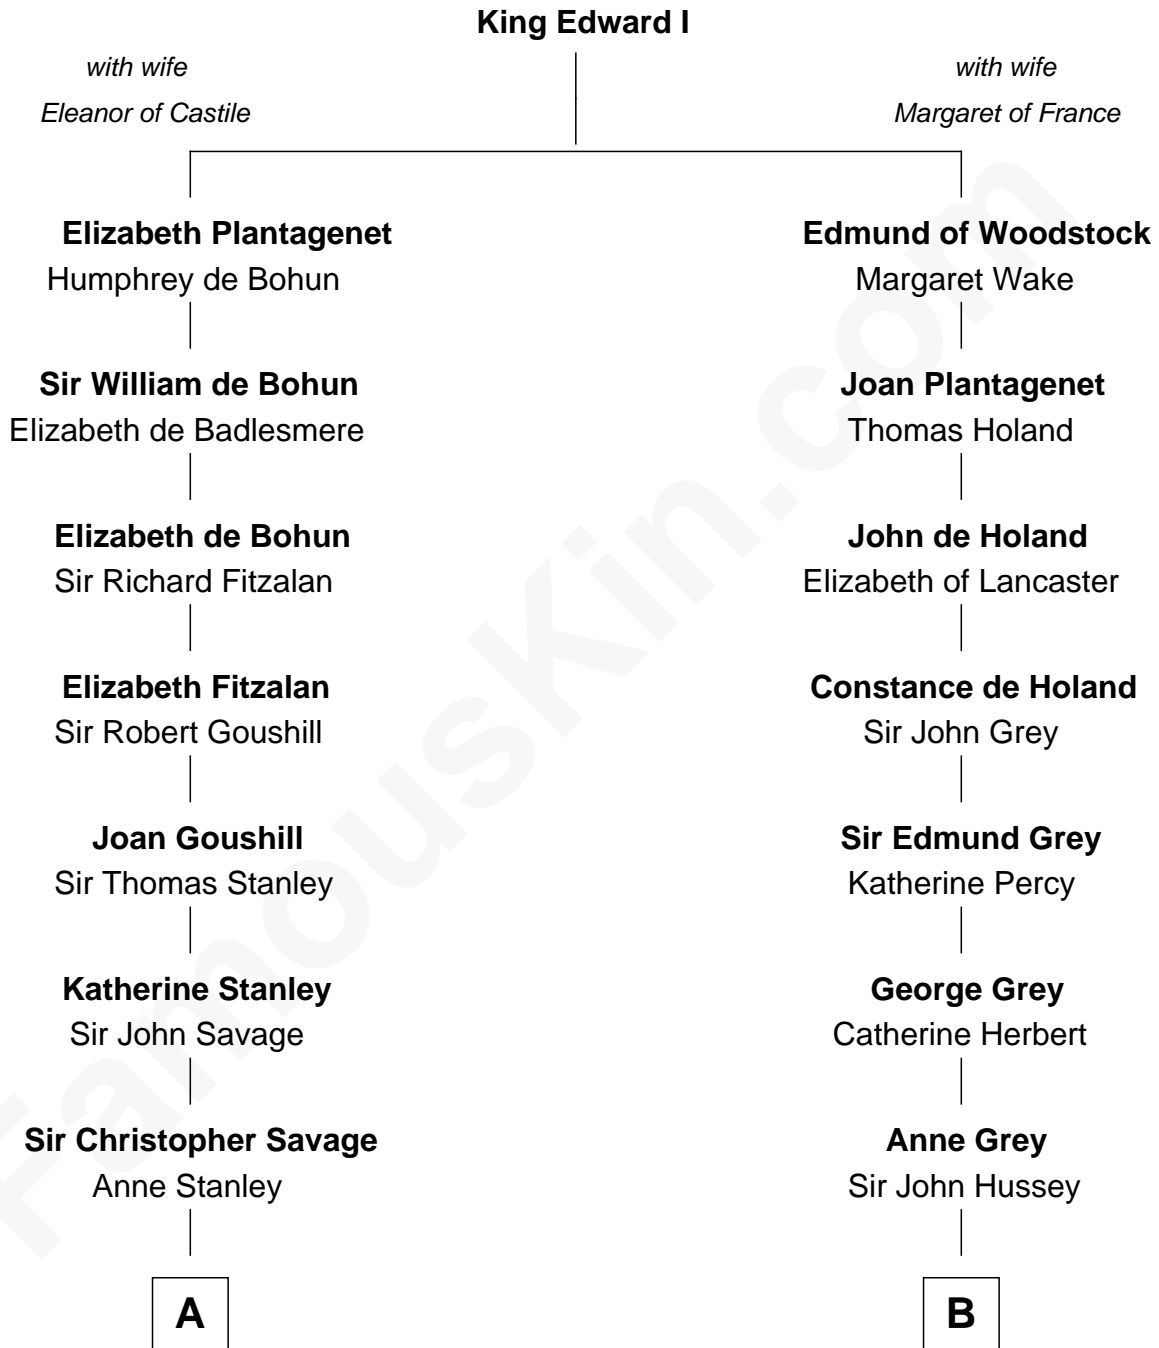

**FamousKin.com**  
**Relationship Chart of**  
**General George C. Marshall**  
*Author of "The Marshall Plan"*

14th cousin 6 times removed of

**DeWitt Clinton**  
*6th Governor of New York*

**C**

—  
**Matilda Battaile Taliaferro**

Martin Marshall

—  
**William Champe Marshall**

Susan Myers

—  
**George Catlett Marshall**

Laura Emily Bradford

—  
**General George C. Marshall**

*U.S. Army - World War II*

FamousKin.com