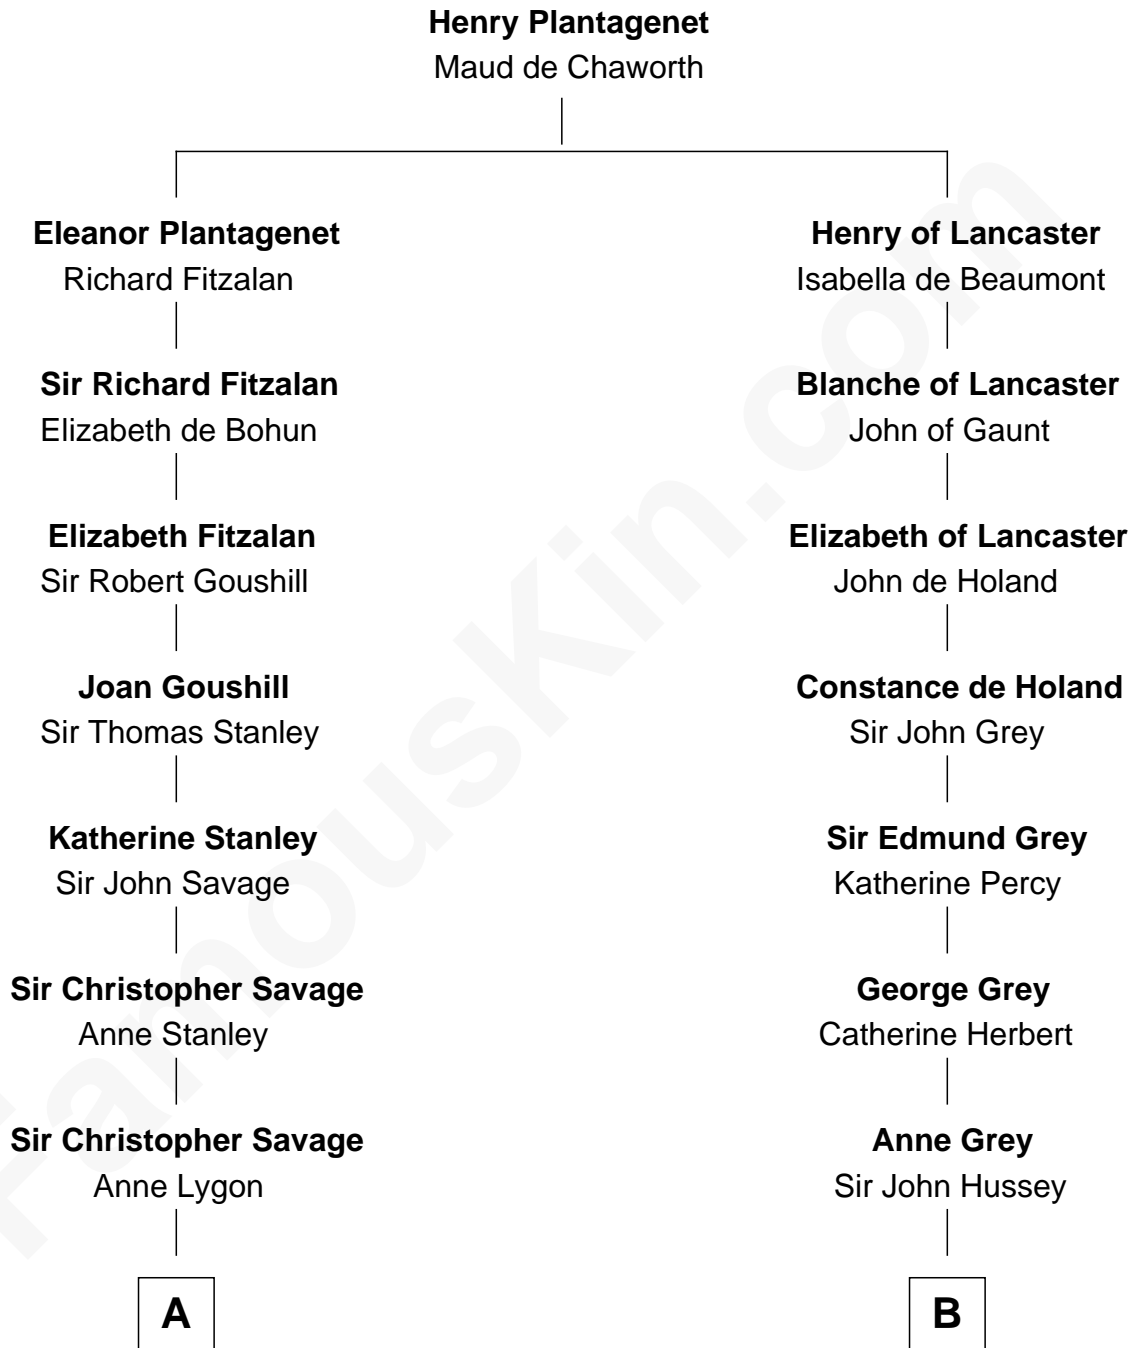

FamousKin.com
Relationship Chart of
General George C. Marshall
Author of "The Marshall Plan"

14th cousin 5 times removed of

DeWitt Clinton
6th Governor of New York

C

—
William Champe Marshall

Susan Myers

—
George Catlett Marshall

Laura Emily Bradford

—
General George C. Marshall

U.S. Army - World War II

FamousKin.com