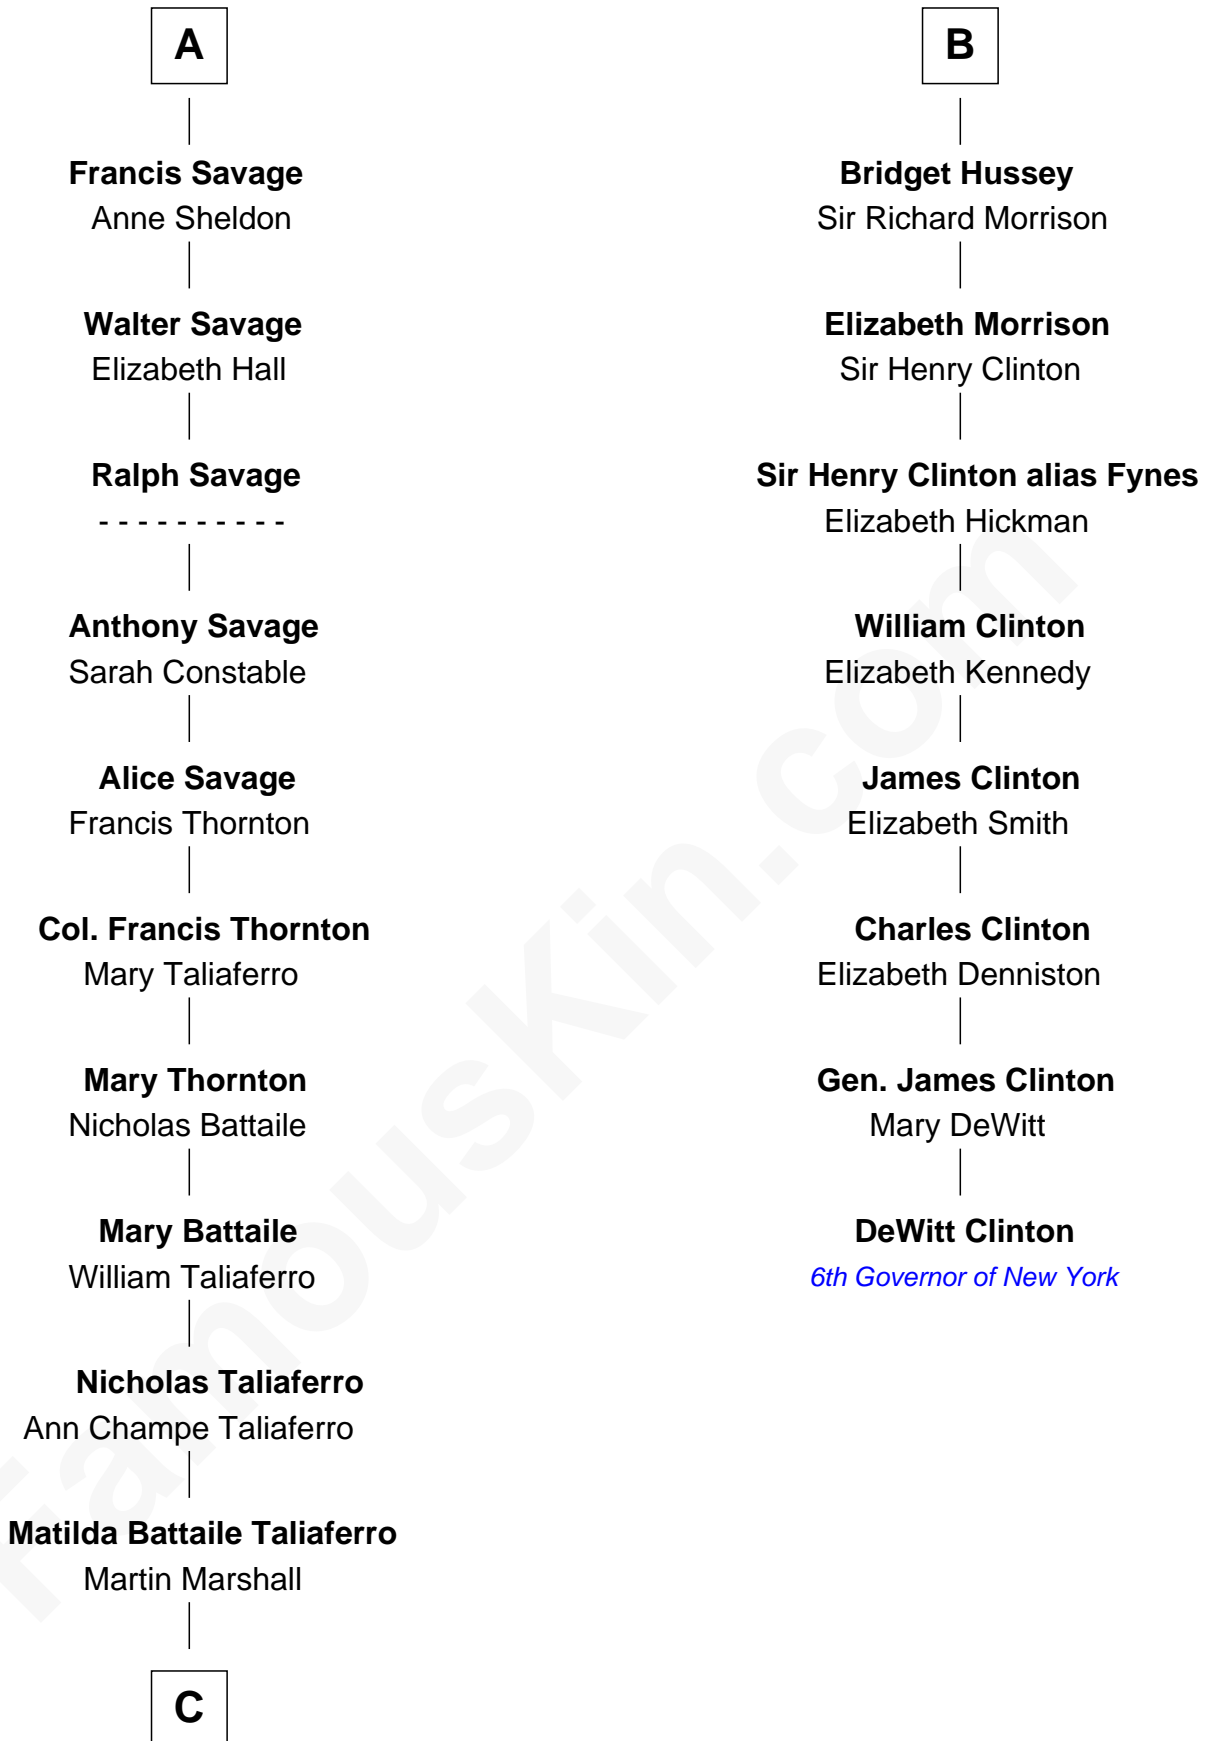

FamousKin.com
Relationship Chart of
General George C. Marshall
Author of "The Marshall Plan"

14th cousin 5 times removed of

DeWitt Clinton
6th Governor of New York

C

—
William Champe Marshall

Susan Myers

—
George Catlett Marshall

Laura Emily Bradford

—
General George C. Marshall

U.S. Army - World War II

FamousKin.com