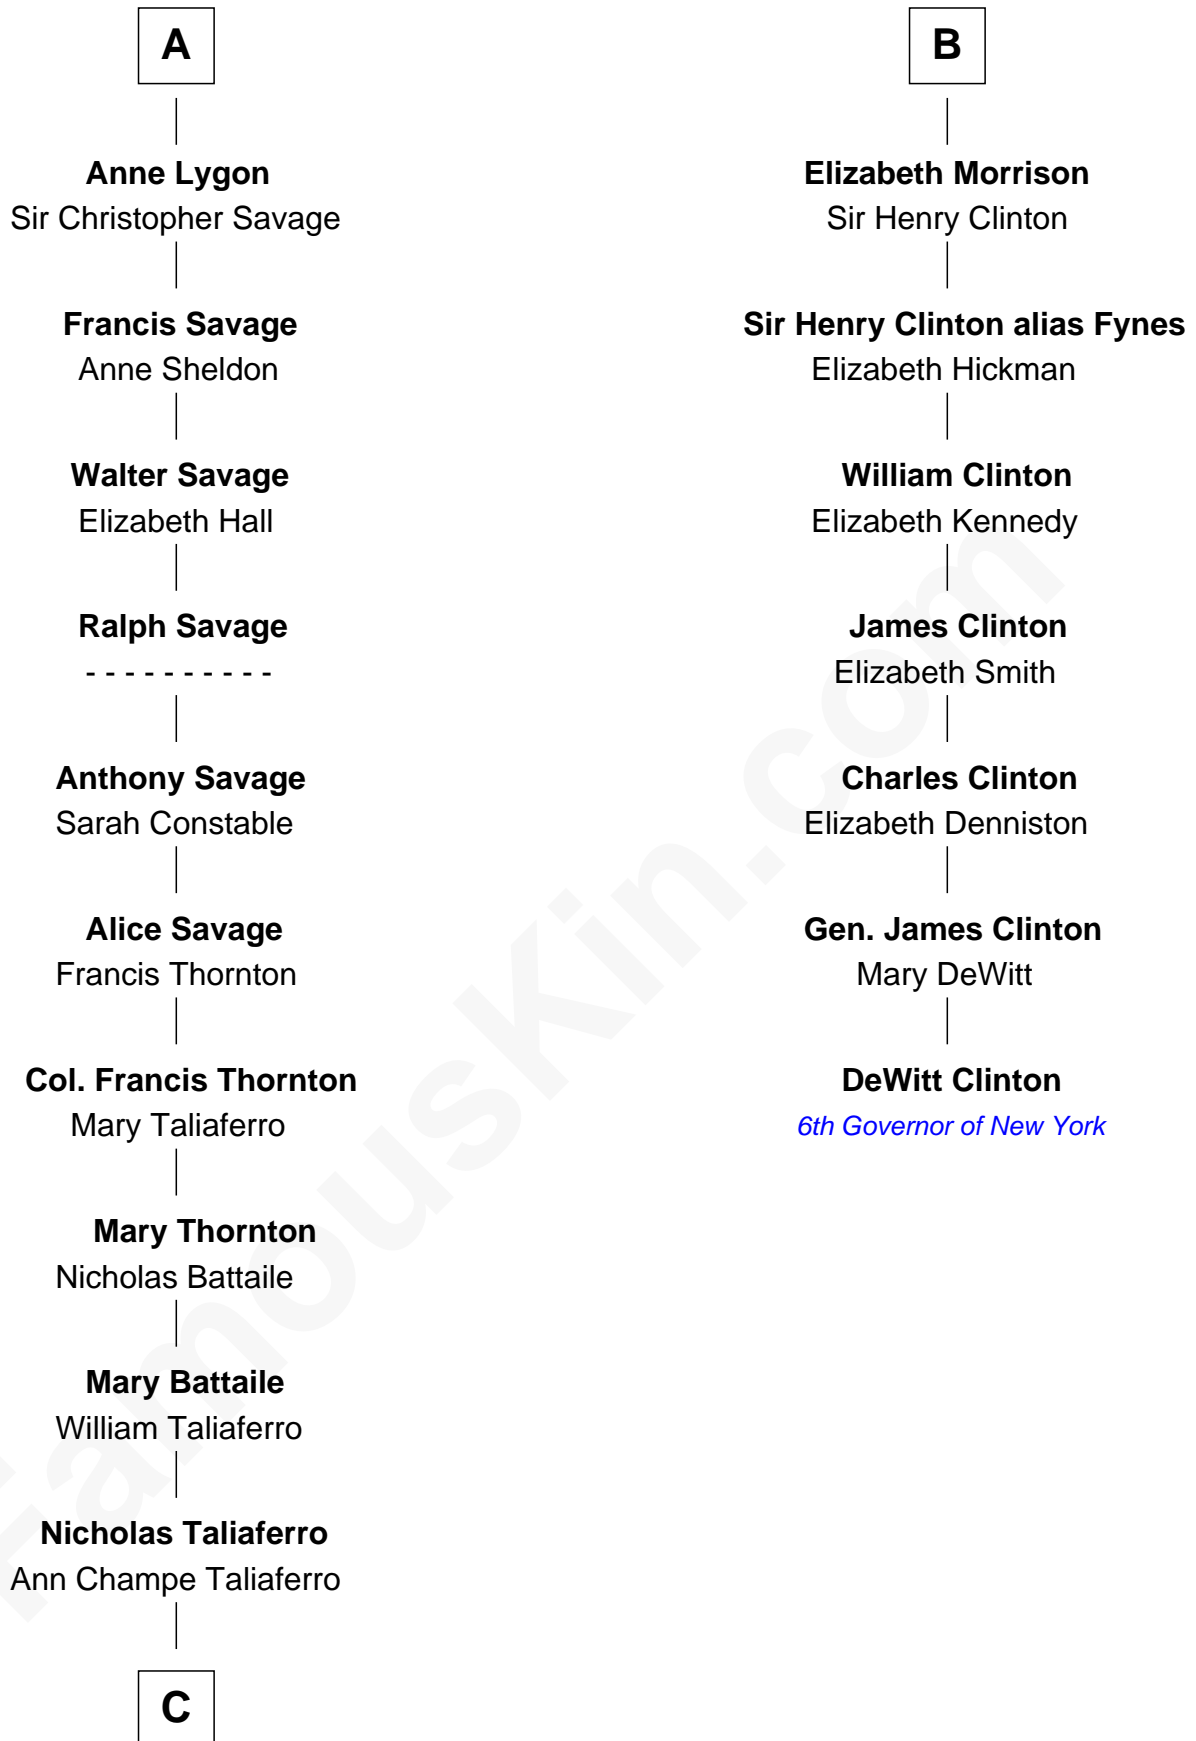

**FamousKin.com**  
**Relationship Chart of**  
**General George C. Marshall**  
*Author of "The Marshall Plan"*

13th cousin 7 times removed of

**DeWitt Clinton**  
*6th Governor of New York*

**C**

—  
**Matilda Battaile Taliaferro**

Martin Marshall

—  
**William Champe Marshall**

Susan Myers

—  
**George Catlett Marshall**

Laura Emily Bradford

—  
**General George C. Marshall**

*U.S. Army - World War II*

FamousKin.com