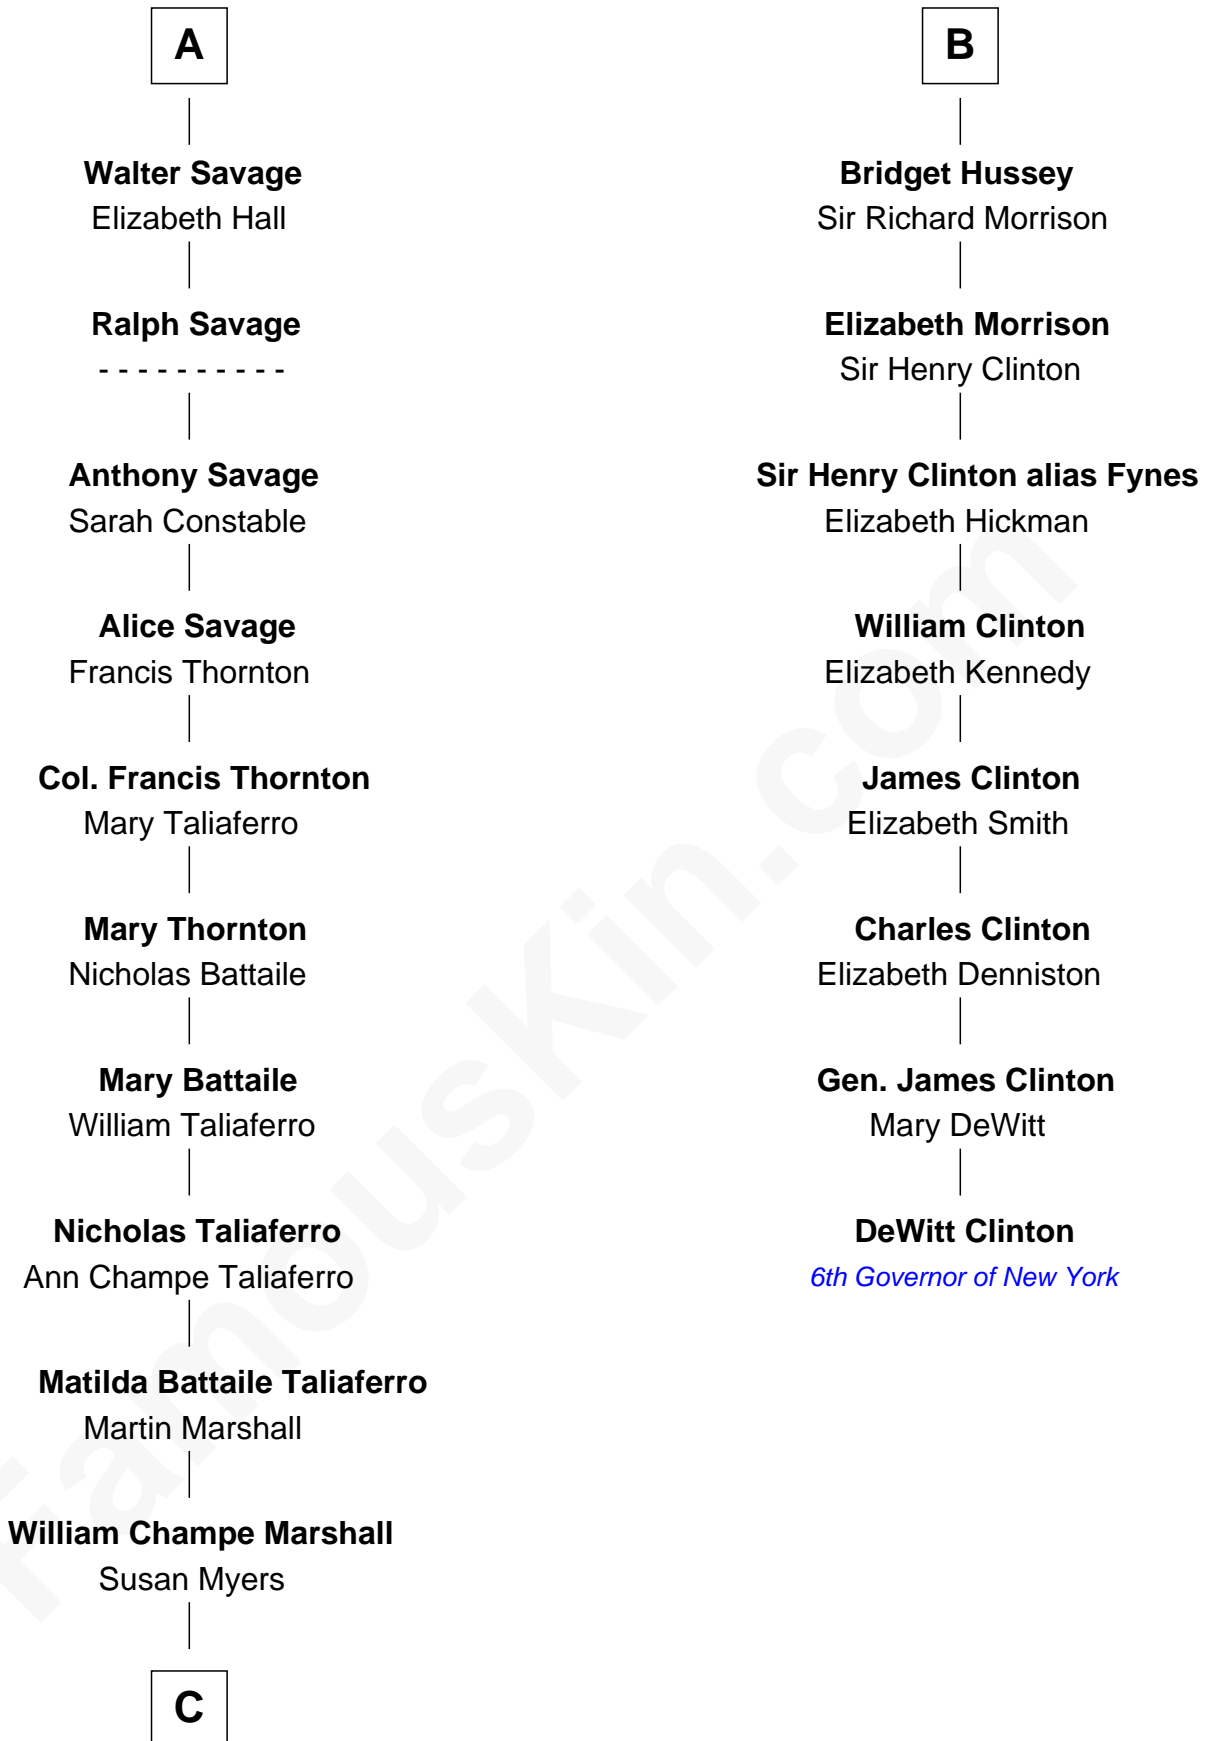

**FamousKin.com**  
**Relationship Chart of**  
**General George C. Marshall**  
*Author of "The Marshall Plan"*

**14th cousin 4 times removed of**

**DeWitt Clinton**  
*6th Governor of New York*

C

George Catlett Marshall

Laura Emily Bradford

General George C. Marshall

*U.S. Army - World War II*

FamousKin.com