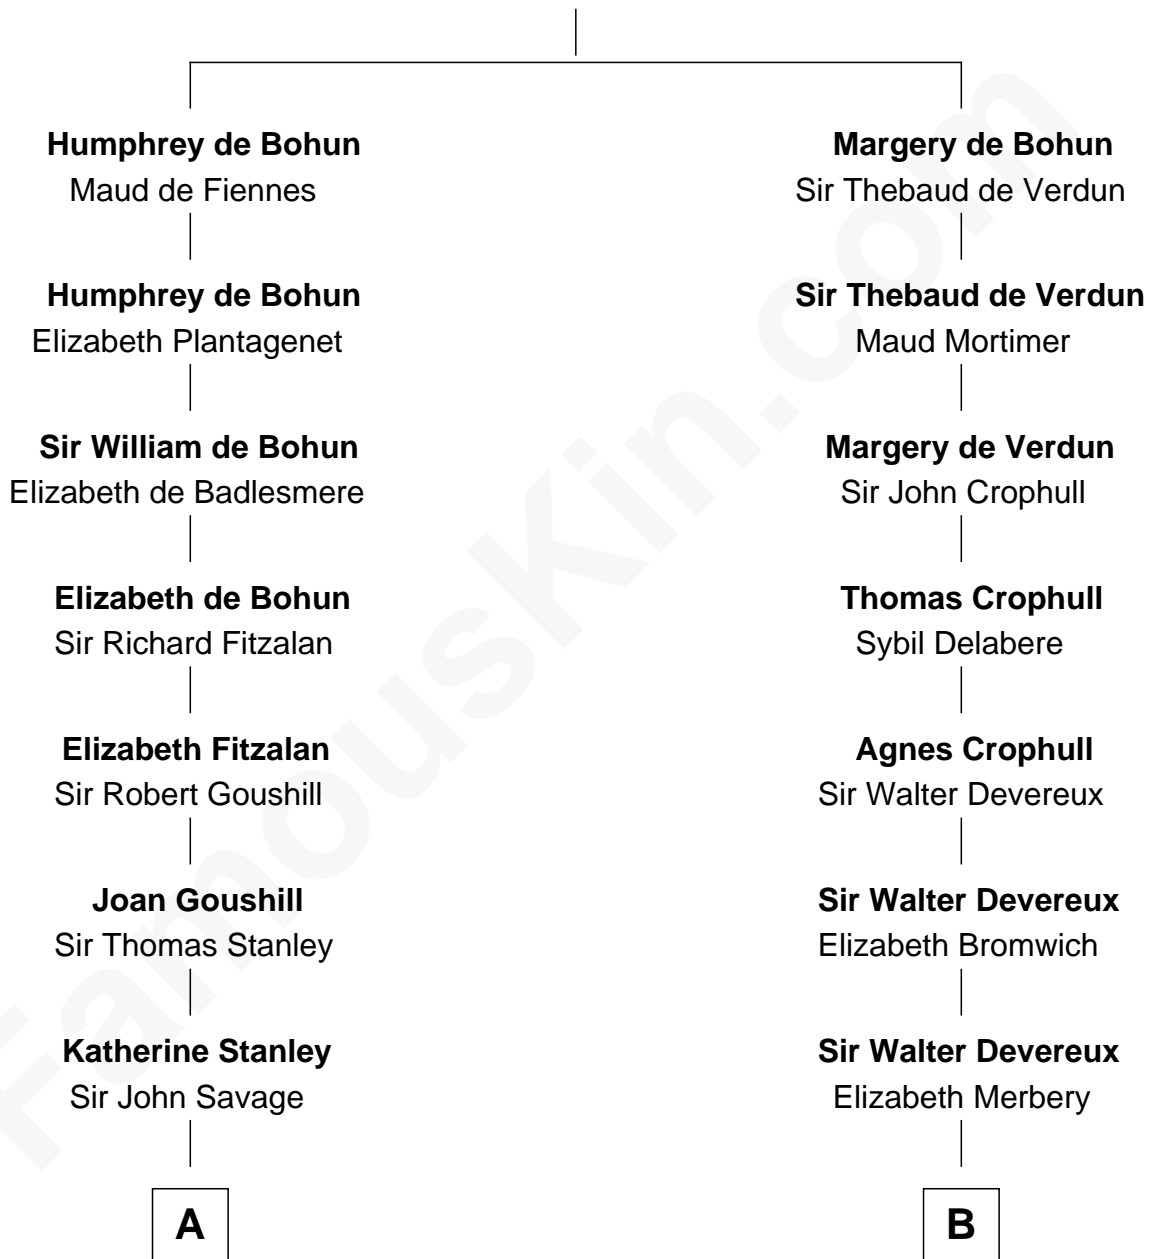

FamousKin.com
Relationship Chart of
General George C. Marshall
Author of "The Marshall Plan"

17th cousin 4 times removed of

DeWitt Clinton
6th Governor of New York

Sir Humphrey de Bohun
 Eleanor de Braiose

C

—
Nicholas Taliaferro

Ann Champe Taliaferro

—
Matilda Battaile Taliaferro

Martin Marshall

—
William Champe Marshall

Susan Myers

—
George Catlett Marshall

Laura Emily Bradford

—
General George C. Marshall

U.S. Army - World War II