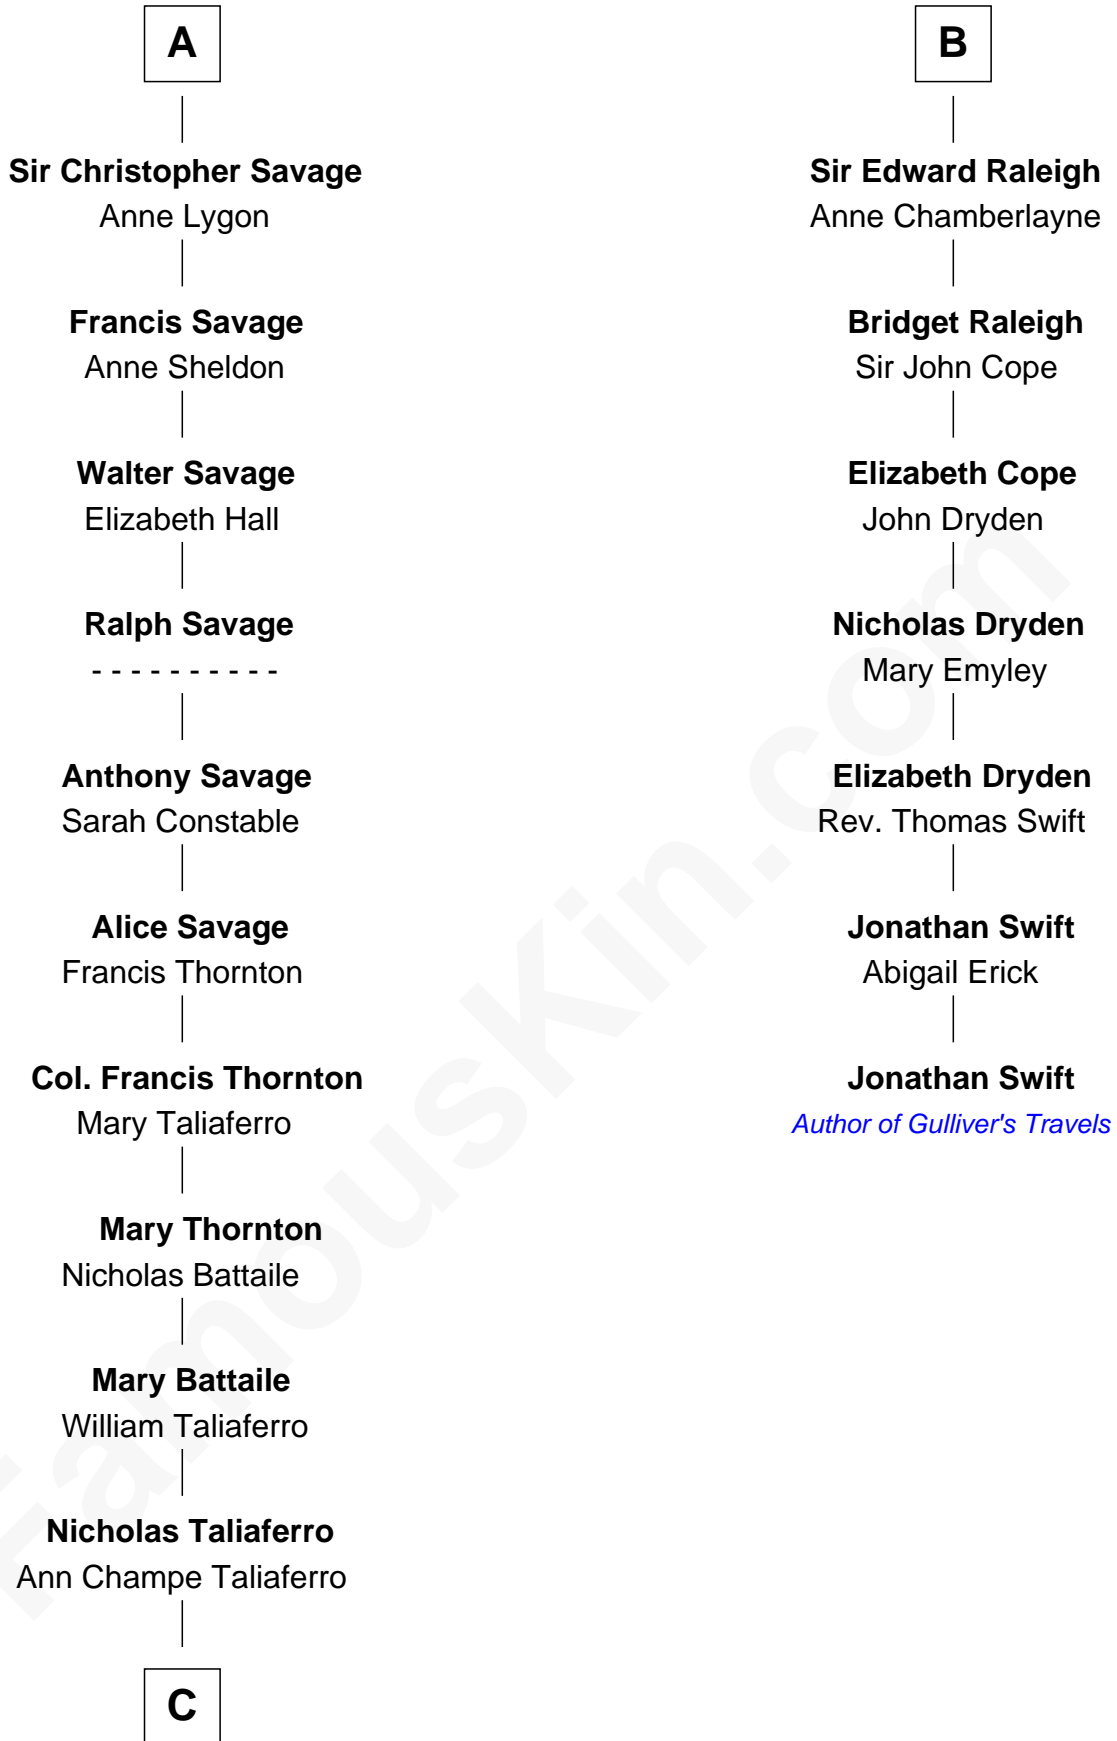

FamousKin.com

Relationship Chart of General George C. Marshall

Author of "The Marshall Plan"

13th cousin 7 times removed of

Jonathan Swift

Author of Gulliver's Travels

C

—
Matilda Battaile Taliaferro

Martin Marshall

—
William Champe Marshall

Susan Myers

—
George Catlett Marshall

Laura Emily Bradford

—
General George C. Marshall

U.S. Army - World War II

FamousKin.com