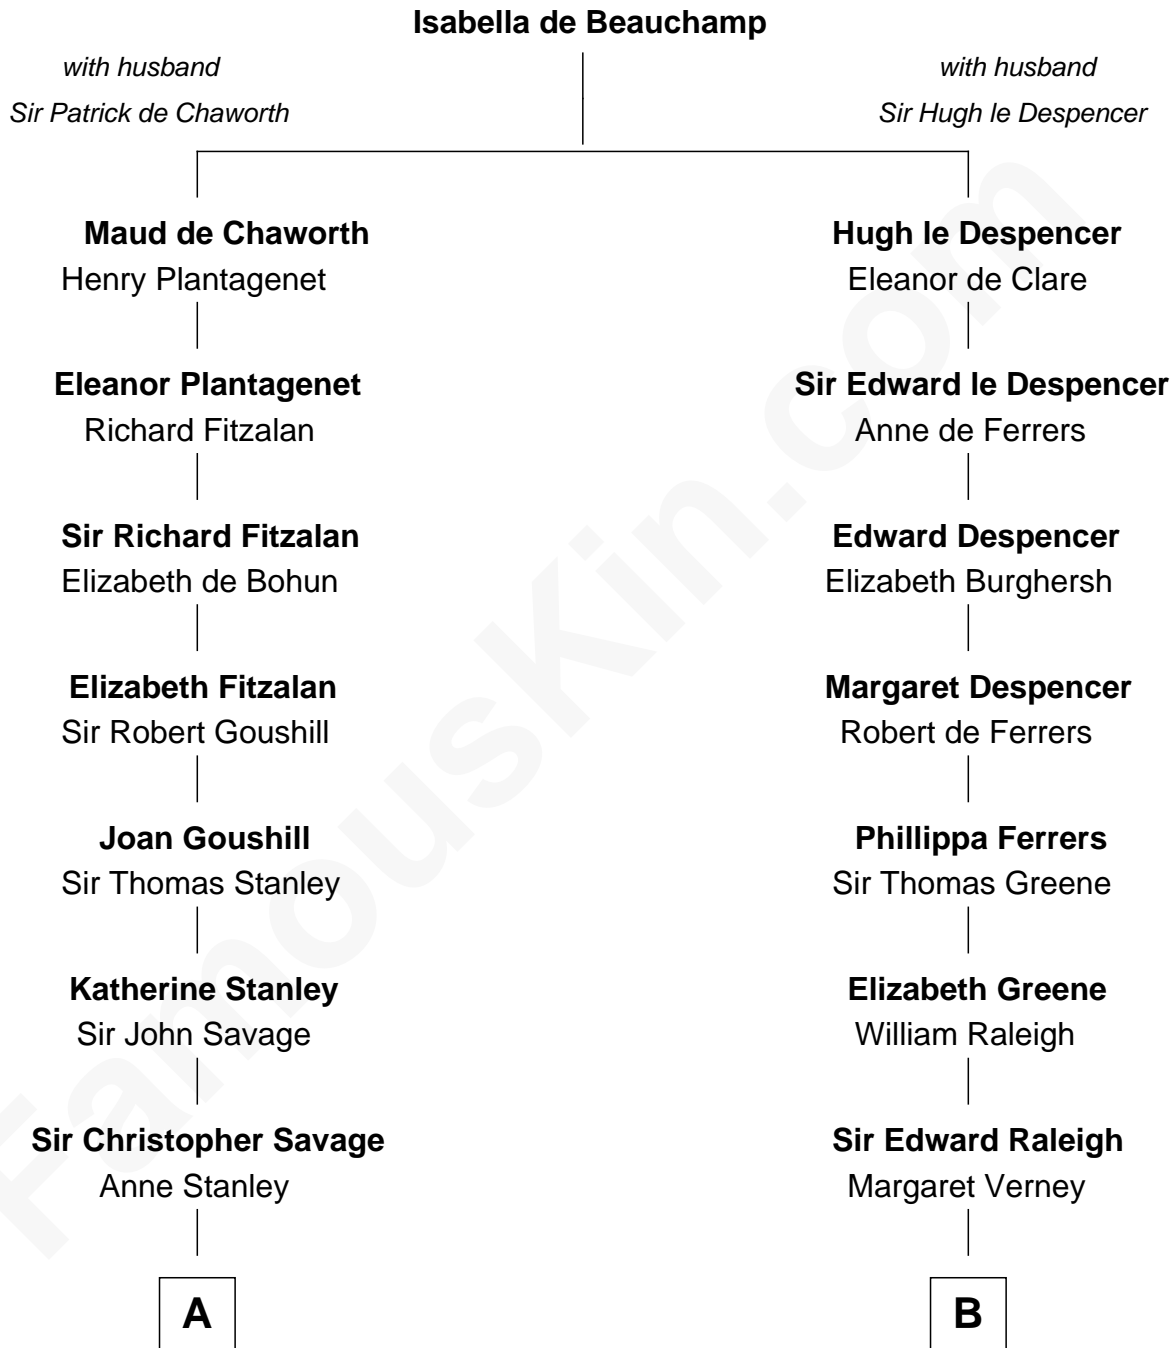

FamousKin.com

Relationship Chart of General George C. Marshall

Author of "The Marshall Plan"

13th cousin 7 times removed of

Jonathan Swift

Author of Gulliver's Travels

C

—
Matilda Battaile Taliaferro

Martin Marshall

—
William Champe Marshall

Susan Myers

—
George Catlett Marshall

Laura Emily Bradford

—
General George C. Marshall

U.S. Army - World War II

FamousKin.com