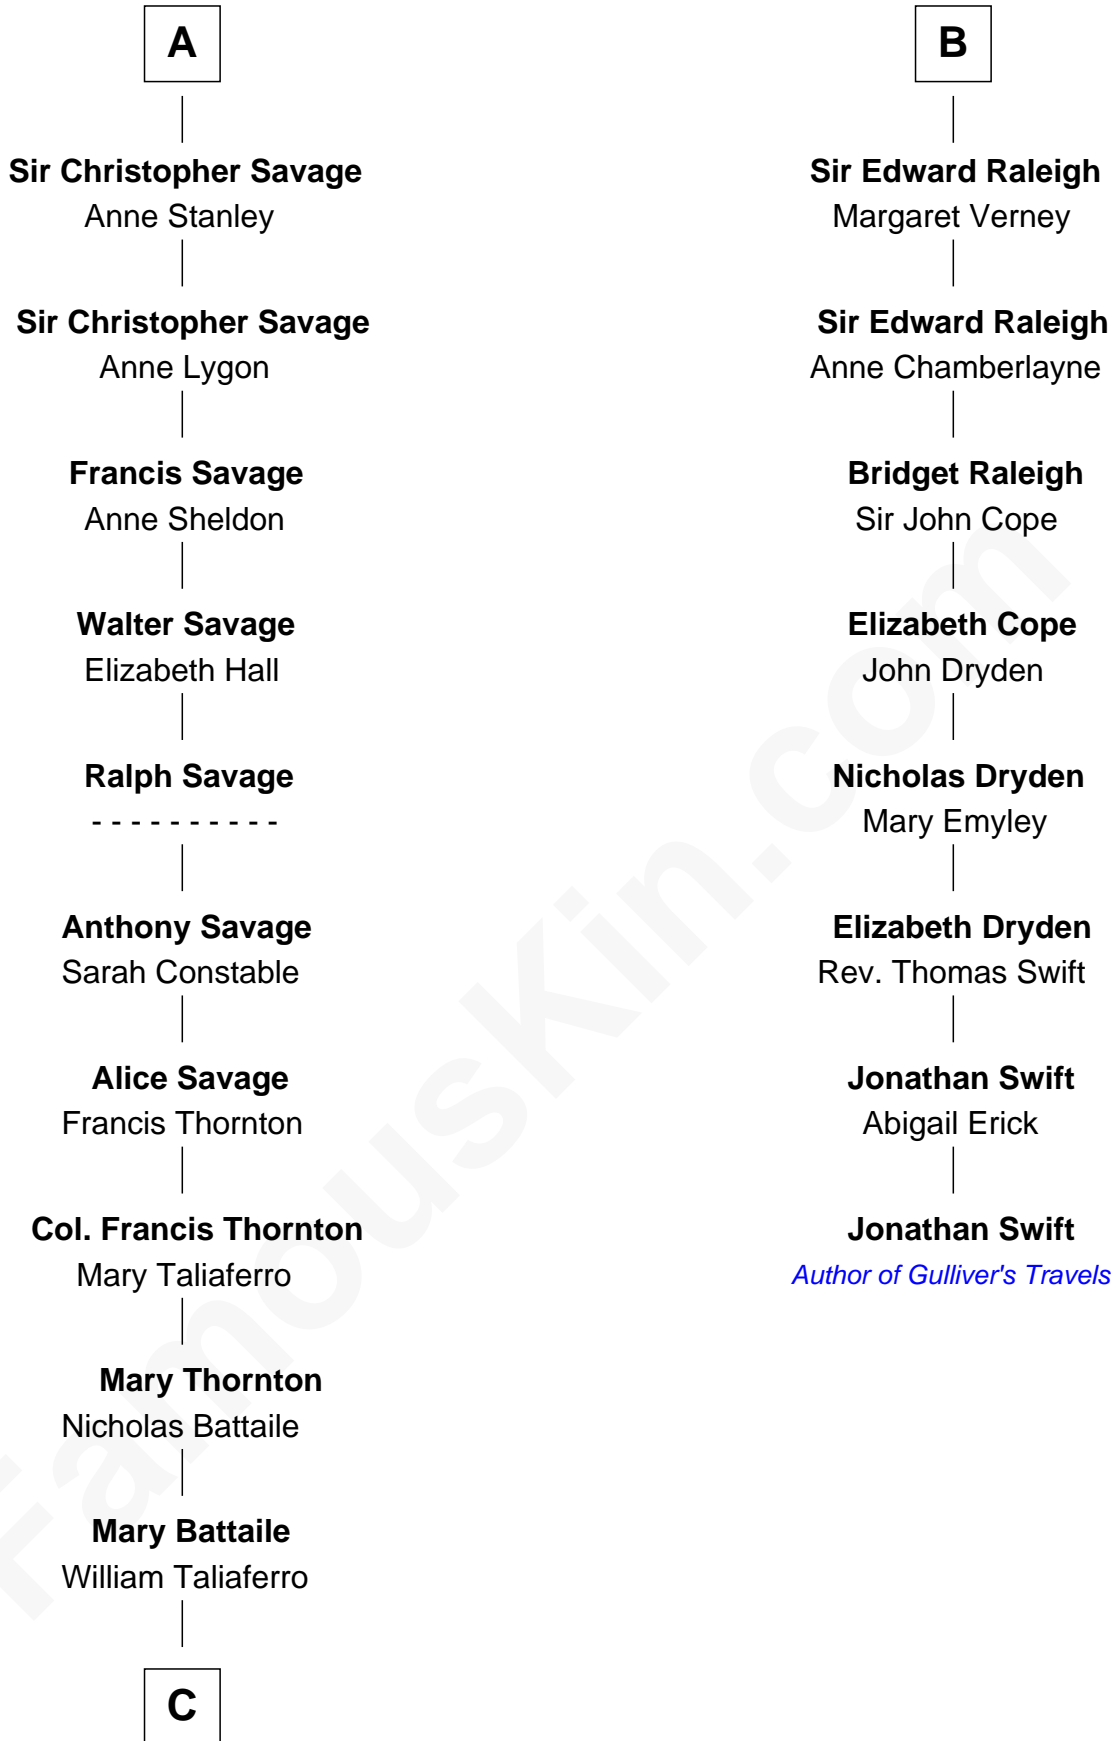

FamousKin.com

Relationship Chart of General George C. Marshall

Author of "The Marshall Plan"

14th cousin 7 times removed of

Jonathan Swift

Author of Gulliver's Travels

C

—
Nicholas Taliaferro

Ann Champe Taliaferro

—
Matilda Battaile Taliaferro

Martin Marshall

—
William Champe Marshall

Susan Myers

—
George Catlett Marshall

Laura Emily Bradford

—
General George C. Marshall