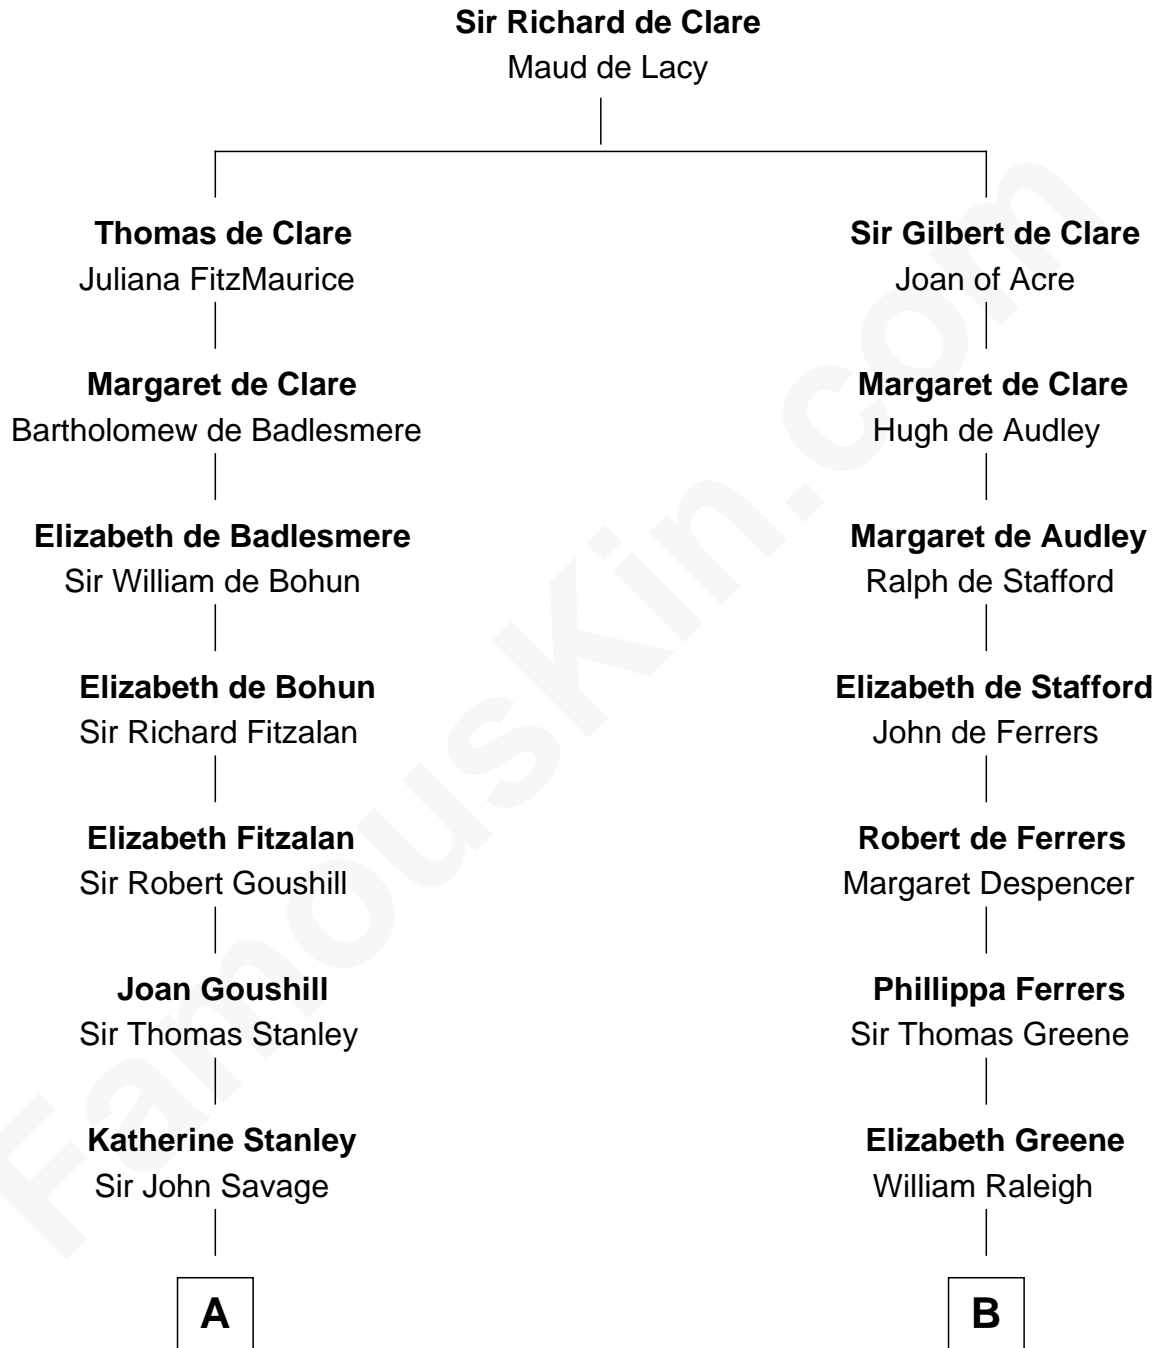

FamousKin.com

Relationship Chart of General George C. Marshall

Author of "The Marshall Plan"

14th cousin 7 times removed of

Jonathan Swift

Author of Gulliver's Travels

C

—
Nicholas Taliaferro

Ann Champe Taliaferro

—
Matilda Battaile Taliaferro

Martin Marshall

—
William Champe Marshall

Susan Myers

—
George Catlett Marshall

Laura Emily Bradford

—
General George C. Marshall