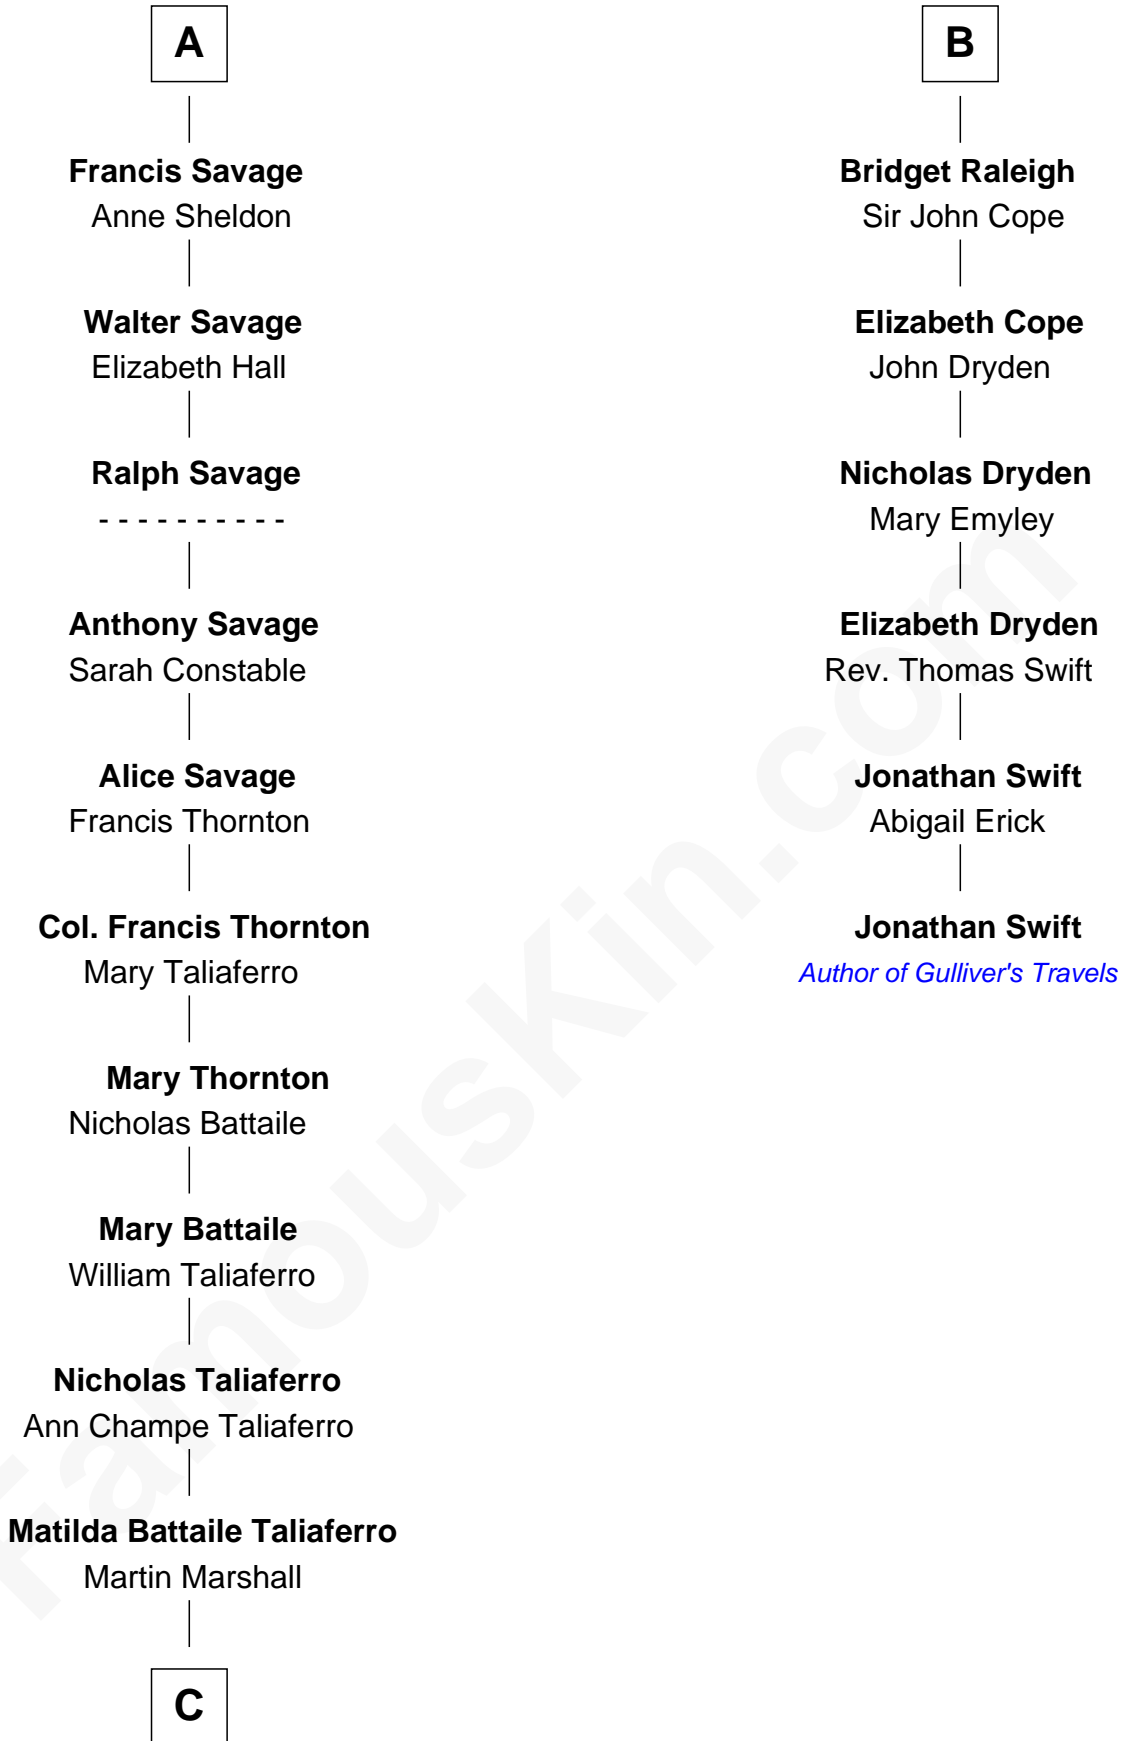

FamousKin.com

Relationship Chart of General George C. Marshall

Author of "The Marshall Plan"

12th cousin 7 times removed of

Jonathan Swift

Author of Gulliver's Travels

Edmund Fitzalan

Alice de Warenne

Richard Fitzalan
Eleanor Plantagenet

Sir Richard Fitzalan
Elizabeth de Bohun

Elizabeth Fitzalan
Sir Robert Goushill

Joan Goushill
Sir Thomas Stanley

Katherine Stanley
Sir John Savage

Sir Christopher Savage
Anne Stanley

Sir Christopher Savage
Anne Lygon

A

Mary Fitzalan
John le Strange

Ankaret le Strange
Sir Richard Talbot

Mary Talbot
Sir Thomas Greene

Sir Thomas Greene
Phillippa Ferrers

Elizabeth Greene
William Raleigh

Sir Edward Raleigh
Margaret Verney

Sir Edward Raleigh
Anne Chamberlayne

B

C

—
William Champe Marshall

Susan Myers

—
George Catlett Marshall

Laura Emily Bradford

—
General George C. Marshall