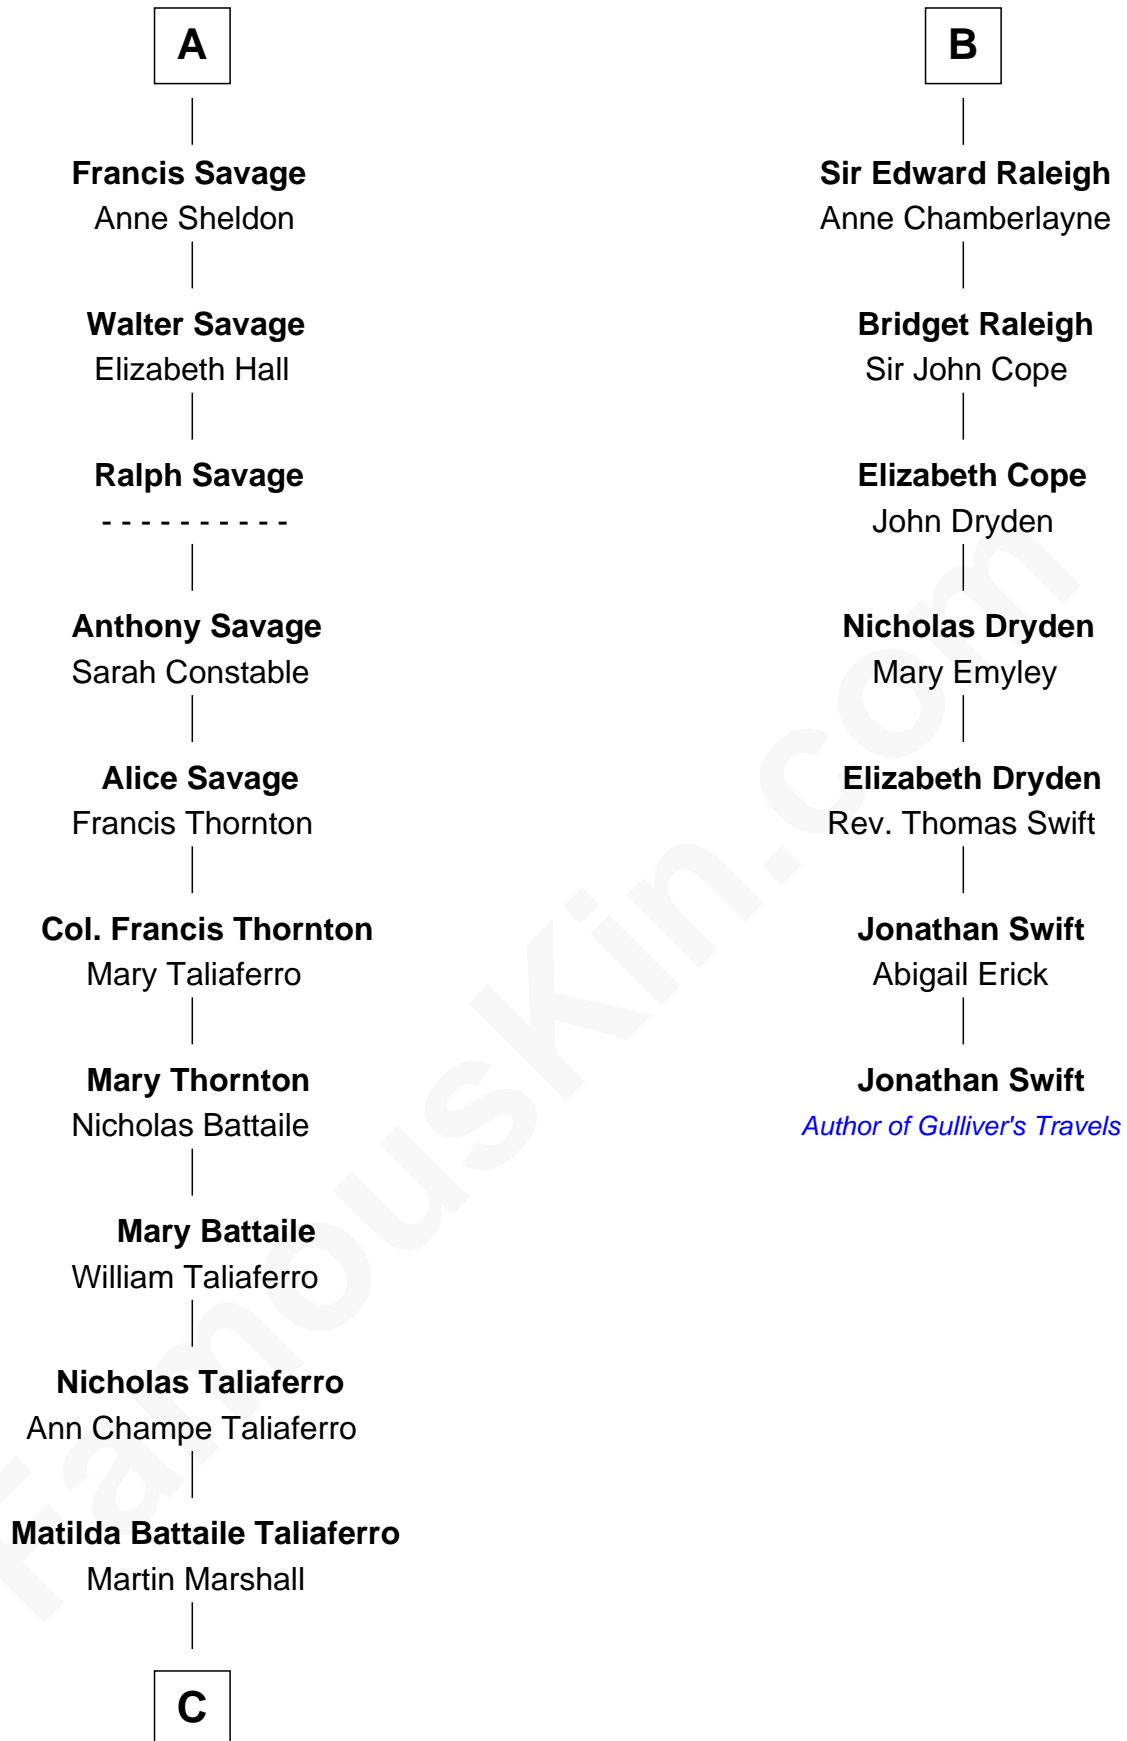

FamousKin.com

Relationship Chart of General George C. Marshall

Author of "The Marshall Plan"

13th cousin 6 times removed of

Jonathan Swift

Author of Gulliver's Travels

Humphrey de Bohun

Elizabeth Plantagenet

Sir William de Bohun
Elizabeth de Badlesmere

Elizabeth de Bohun
Sir Richard Fitzalan

Elizabeth Fitzalan
Sir Robert Goushill

Joan Goushill
Sir Thomas Stanley

Katherine Stanley
Sir John Savage

Sir Christopher Savage
Anne Stanley

Sir Christopher Savage
Anne Lygon

A

Eleanor de Bohun
Sir James le Boteler

Pernel le Boteler
Sir Gilbert Talbot

Sir Richard Talbot
Ankaret le Strange

Mary Talbot
Sir Thomas Greene

Sir Thomas Greene
Phillippa Ferrers

Elizabeth Greene
William Raleigh

Sir Edward Raleigh
Margaret Verney

B

C

—
William Champe Marshall

Susan Myers

—
George Catlett Marshall

Laura Emily Bradford