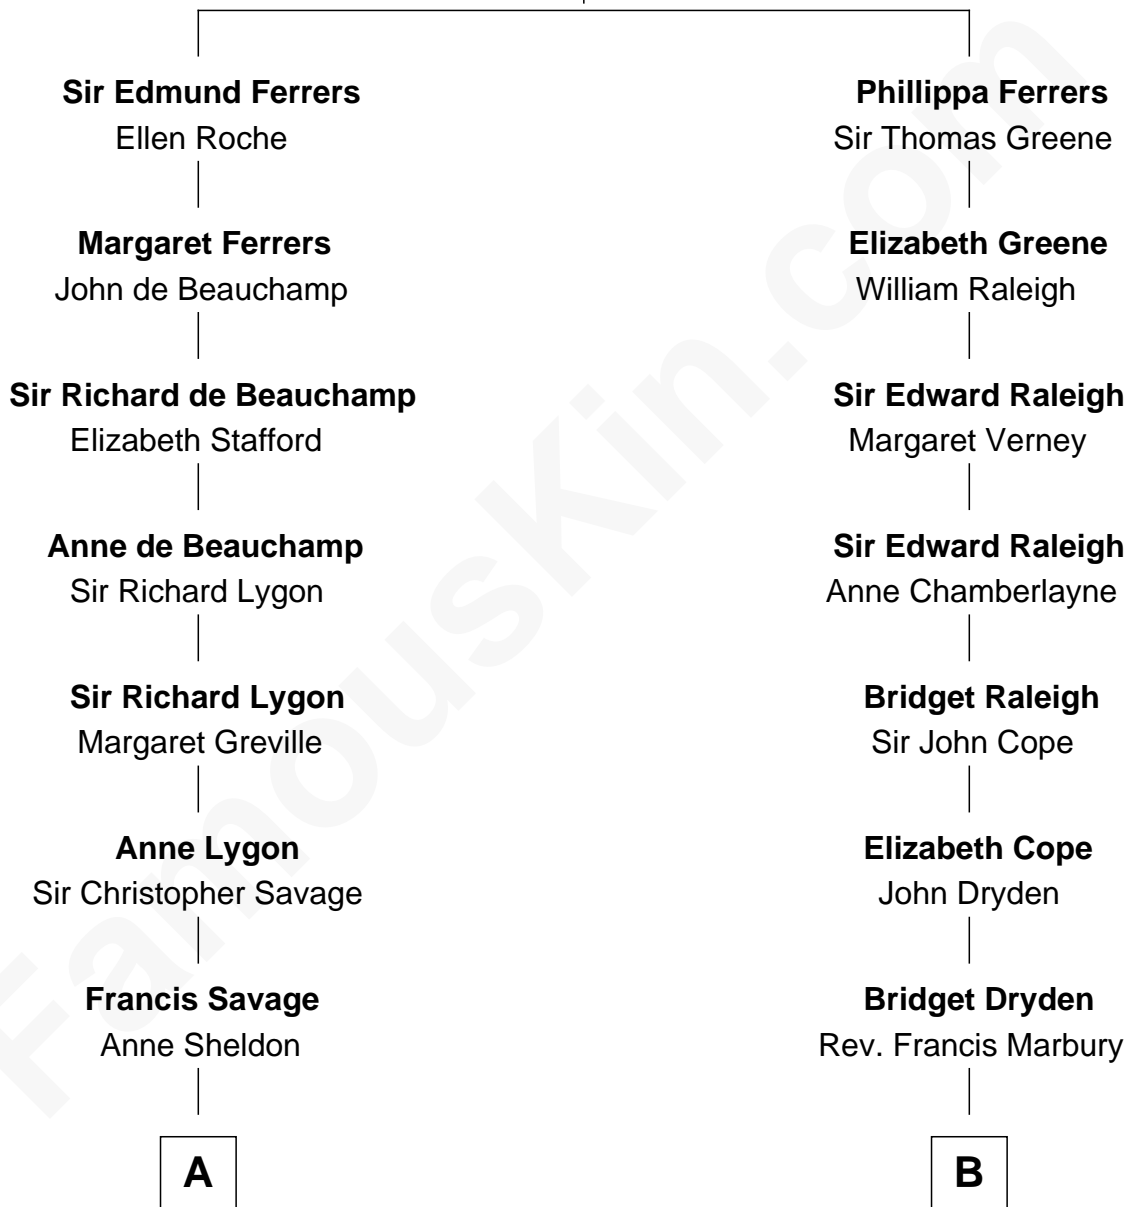

## Relationship Chart of General George C. Marshall

*Author of "The Marshall Plan"*

18th cousin of

**Erskine Childers**

*4th President of Ireland*

**Robert de Ferrers**  
Margaret Despencer

**C**

**George Catlett Marshall**

Laura Emily Bradford

**General George C. Marshall**

*U.S. Army - World War II*

**D**

**Mary Alden Osgood**

Erskine Childers

**Erskine Childers**

*4th President of Ireland*