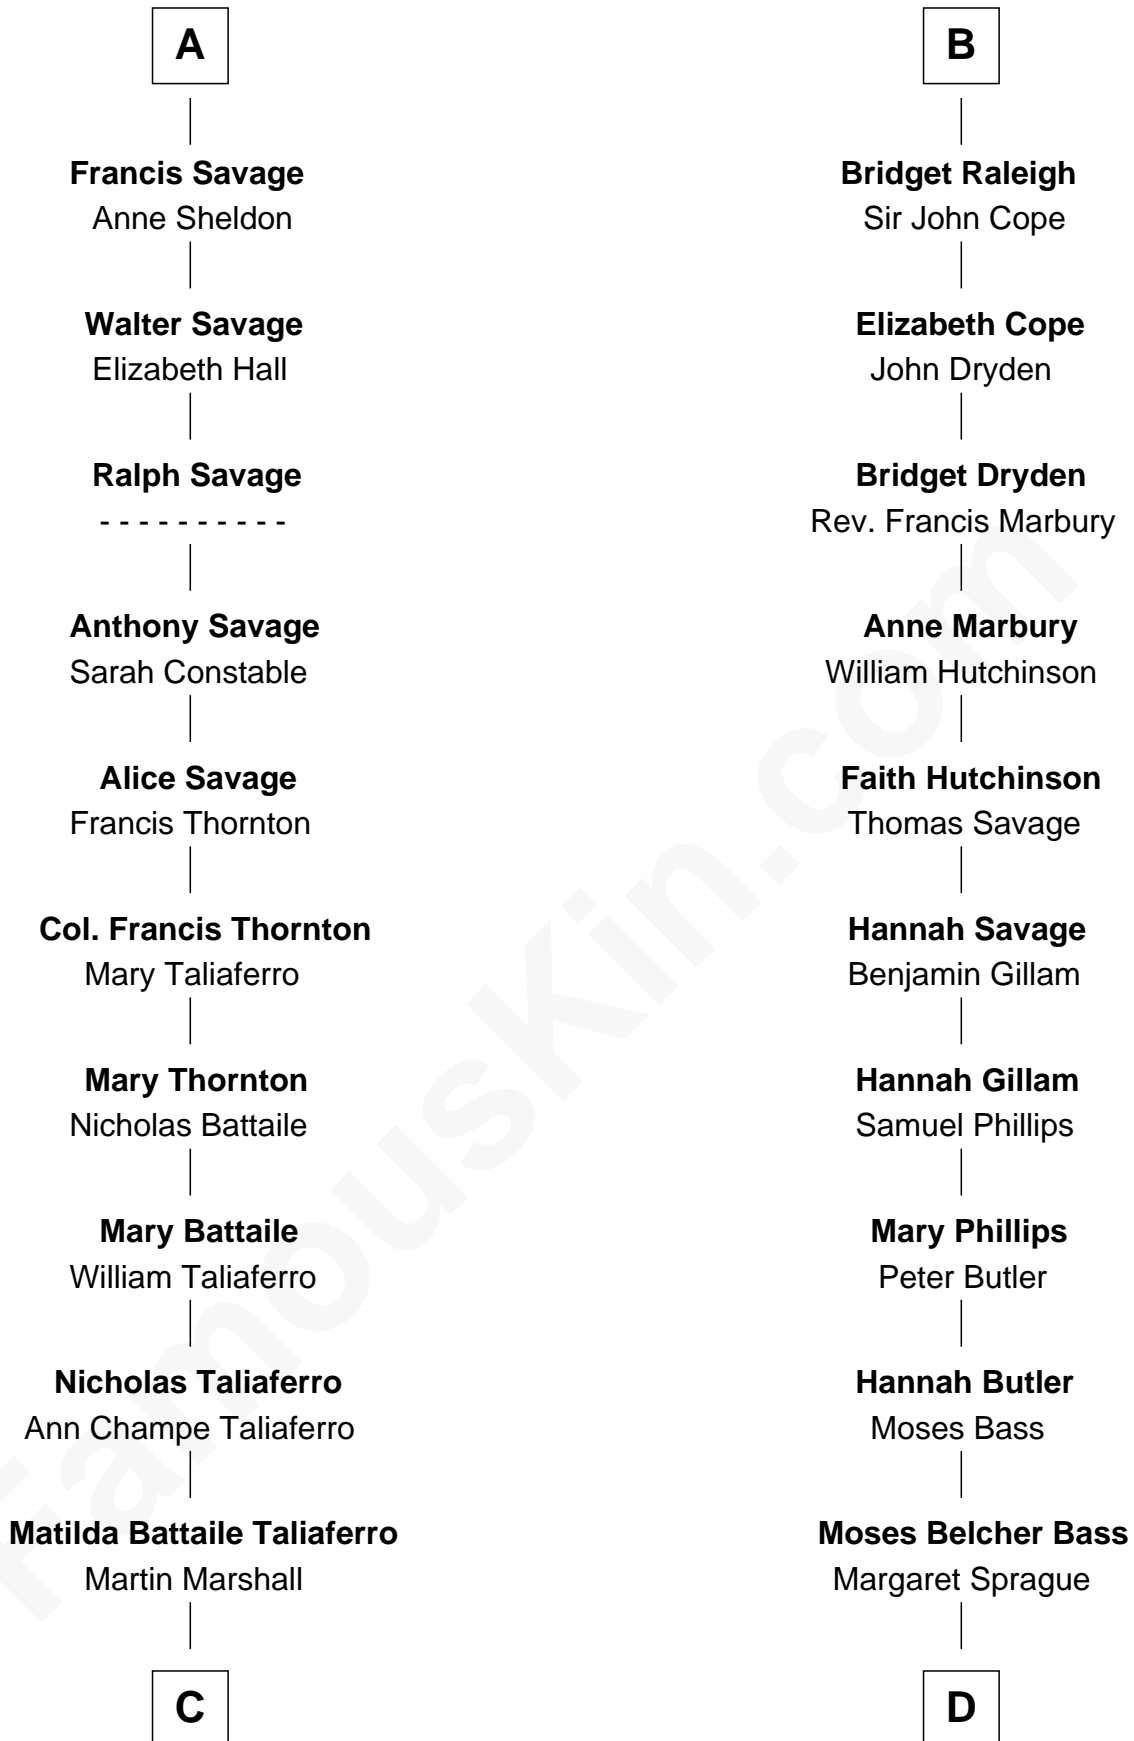

**FamousKin.com**  
**Relationship Chart of**  
**General George C. Marshall**  
*Author of "The Marshall Plan"*

19th cousin 2 times removed of

**Erskine Childers**  
*4th President of Ireland*

**Edmund Fitzalan**  
 Alice de Warenne

**Richard Fitzalan**  
 Eleanor Plantagenet

**Sir Richard Fitzalan**  
 Elizabeth de Bohun

**Elizabeth Fitzalan**  
 Sir Robert Goushill

**Joan Goushill**  
 Sir Thomas Stanley

**Katherine Stanley**  
 Sir John Savage

**Sir Christopher Savage**  
 Anne Stanley

**Sir Christopher Savage**  
 Anne Lygon

**A**

**Mary Fitzalan**  
 John le Strange

**Ankaret le Strange**  
 Sir Richard Talbot

**Mary Talbot**  
 Sir Thomas Greene

**Sir Thomas Greene**  
 Phillippa Ferrers

**Elizabeth Greene**  
 William Raleigh

**Sir Edward Raleigh**  
 Margaret Verney

**Sir Edward Raleigh**  
 Anne Chamberlayne

**B**

**C**

**William Champe Marshall**