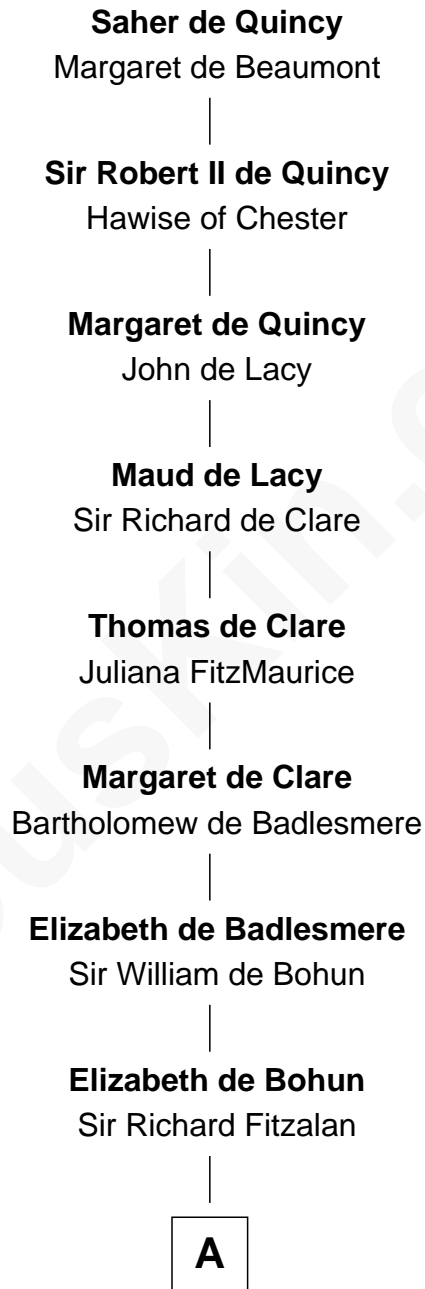

FamousKin.com Relationship Chart of General George C. Marshall

Author of "The Marshall Plan"

23rd Great-grandson of

Saher de Quincy

Magna Carta Surety

A

Elizabeth Fitzalan
Sir Robert Goushill

Joan Goushill
Sir Thomas Stanley

Katherine Stanley
Sir John Savage

Sir Christopher Savage
Anne Stanley

Sir Christopher Savage
Anne Lygon

Francis Savage
Anne Sheldon

Walter Savage
Elizabeth Hall

Ralph Savage

Anthony Savage
Sarah Constable

Alice Savage
Francis Thornton

B

B

Col. Francis Thornton

Mary Taliaferro

Mary Thornton

Nicholas Battaile

Mary Battaile

William Taliaferro