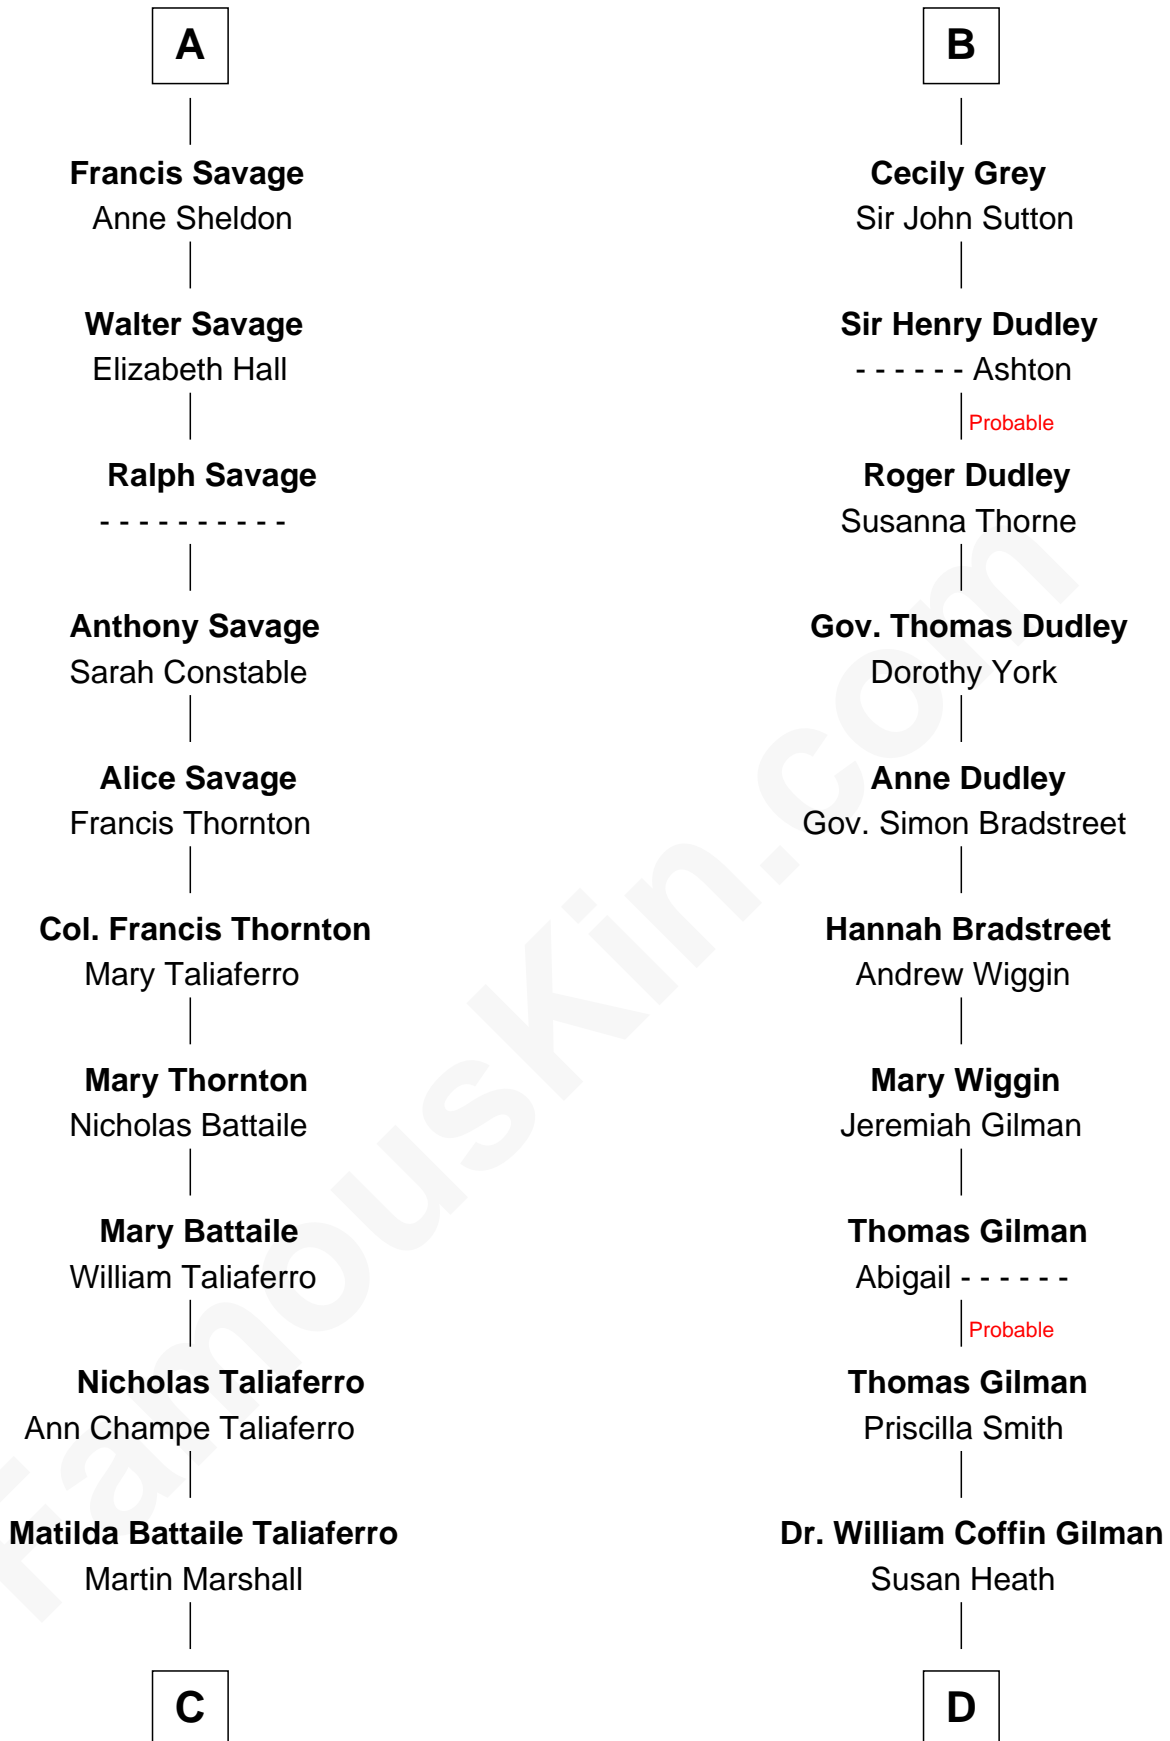

FamousKin.com
Relationship Chart of
General George C. Marshall
Author of "The Marshall Plan"

19th cousin 2 times removed of

George Hamilton
TV and Movie Actor

Bartholomew de Badlesmere
 Margaret de Clare

Sir William de Ros

Thomas de Ros

Beatrice de Stafford

Margaret de Ros

Sir Reynold Grey

Margaret Grey

Sir William Bonville

William Bonville

Elizabeth Harington

William Bonville

Katherine Neville

Cecily Bonville

Thomas Grey

B

C

William Champe Marshall

Susan Myers

George Catlett Marshall

Laura Emily Bradford

General George C. Marshall

U.S. Army - World War II

D

William C. Gilman

Mary Ann Stevens