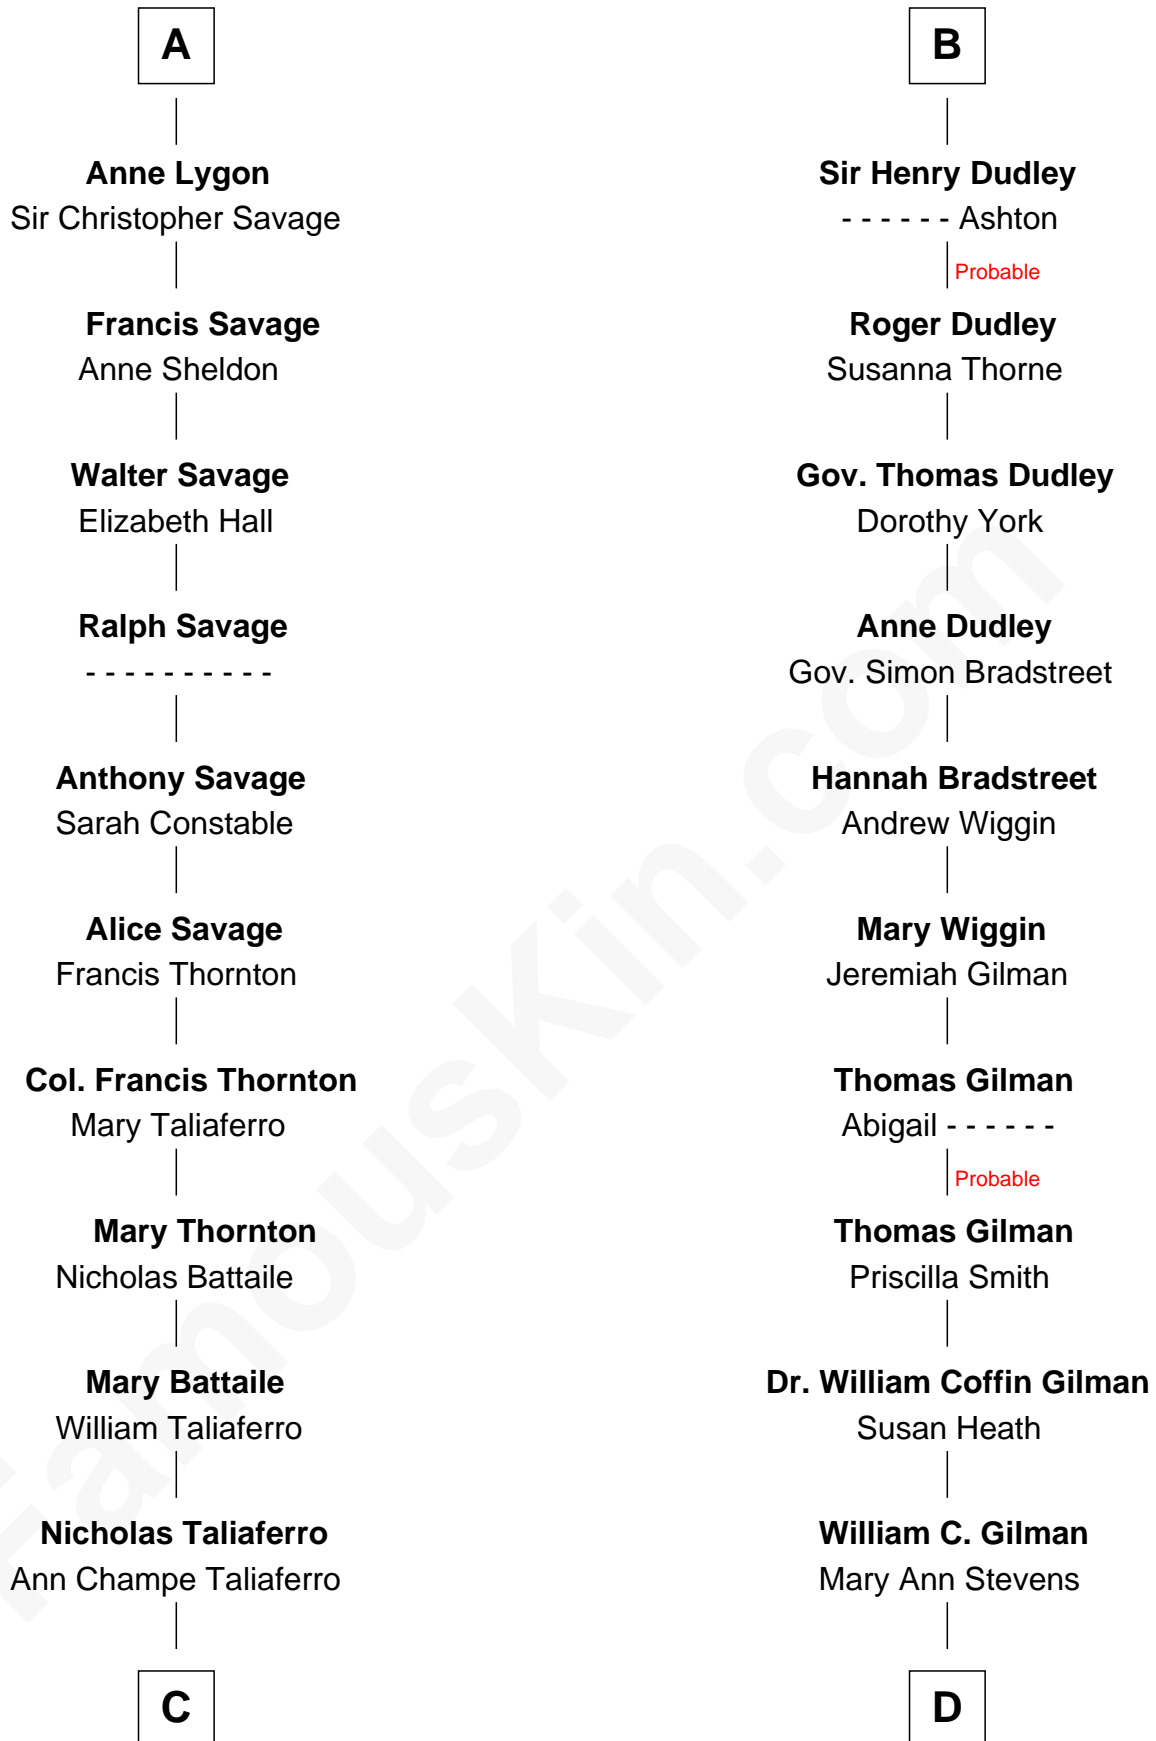

**FamousKin.com**  
**Relationship Chart of**  
**General George C. Marshall**  
*Author of "The Marshall Plan"*

20th cousin of

**George Hamilton**  
*TV and Movie Actor*

**Ralph de Stafford**  
 Margaret de Audley

George Hamilton photo by [Angela George](#) [\(CC BY-SA 3.0\)](#)