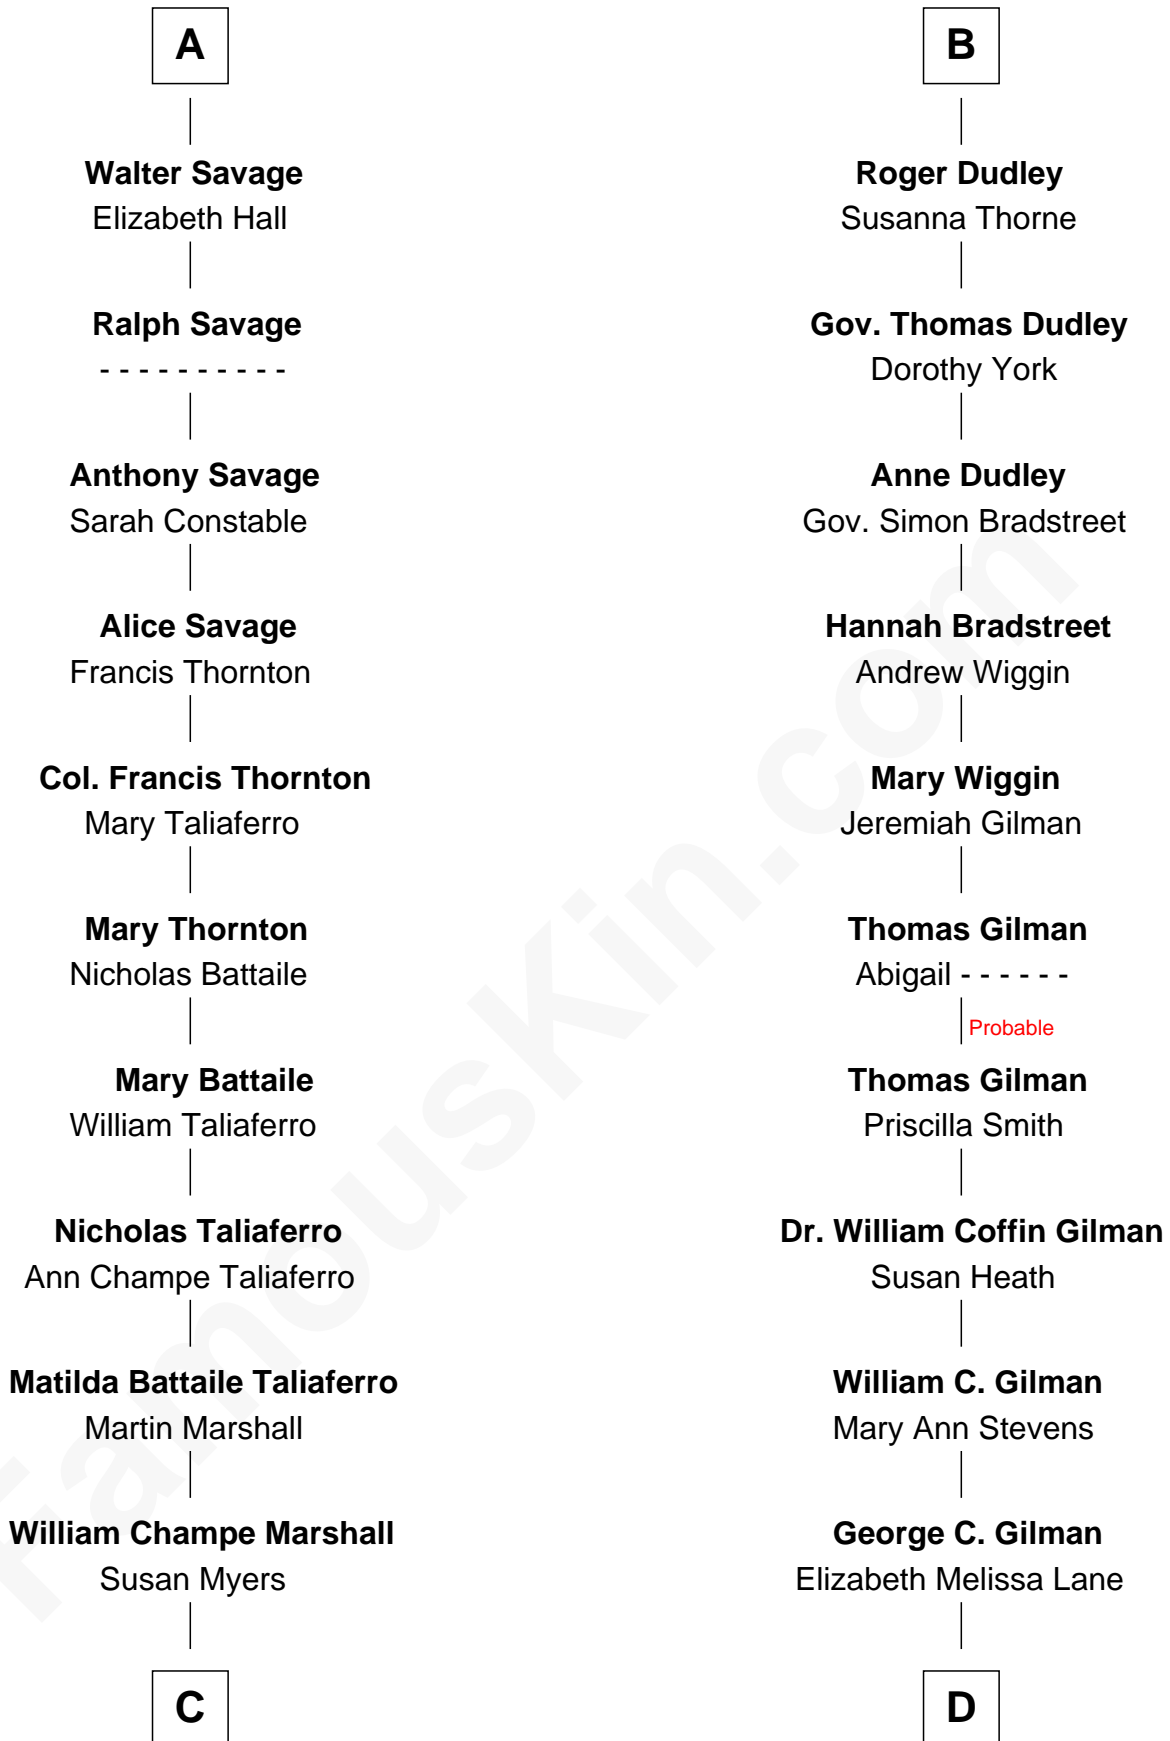

**FamousKin.com**  
**Relationship Chart of**  
**General George C. Marshall**  
*Author of "The Marshall Plan"*

18th cousin 1 time removed of

**George Hamilton**  
*TV and Movie Actor*

**Richard Fitzalan**  
 Eleanor Plantagenet

**C**

**George Catlett Marshall**

Laura Emily Bradford

**General George C. Marshall**

*U.S. Army - World War II*

**D**

**Lillian C. Gilman**

Harry Fuller Hamilton