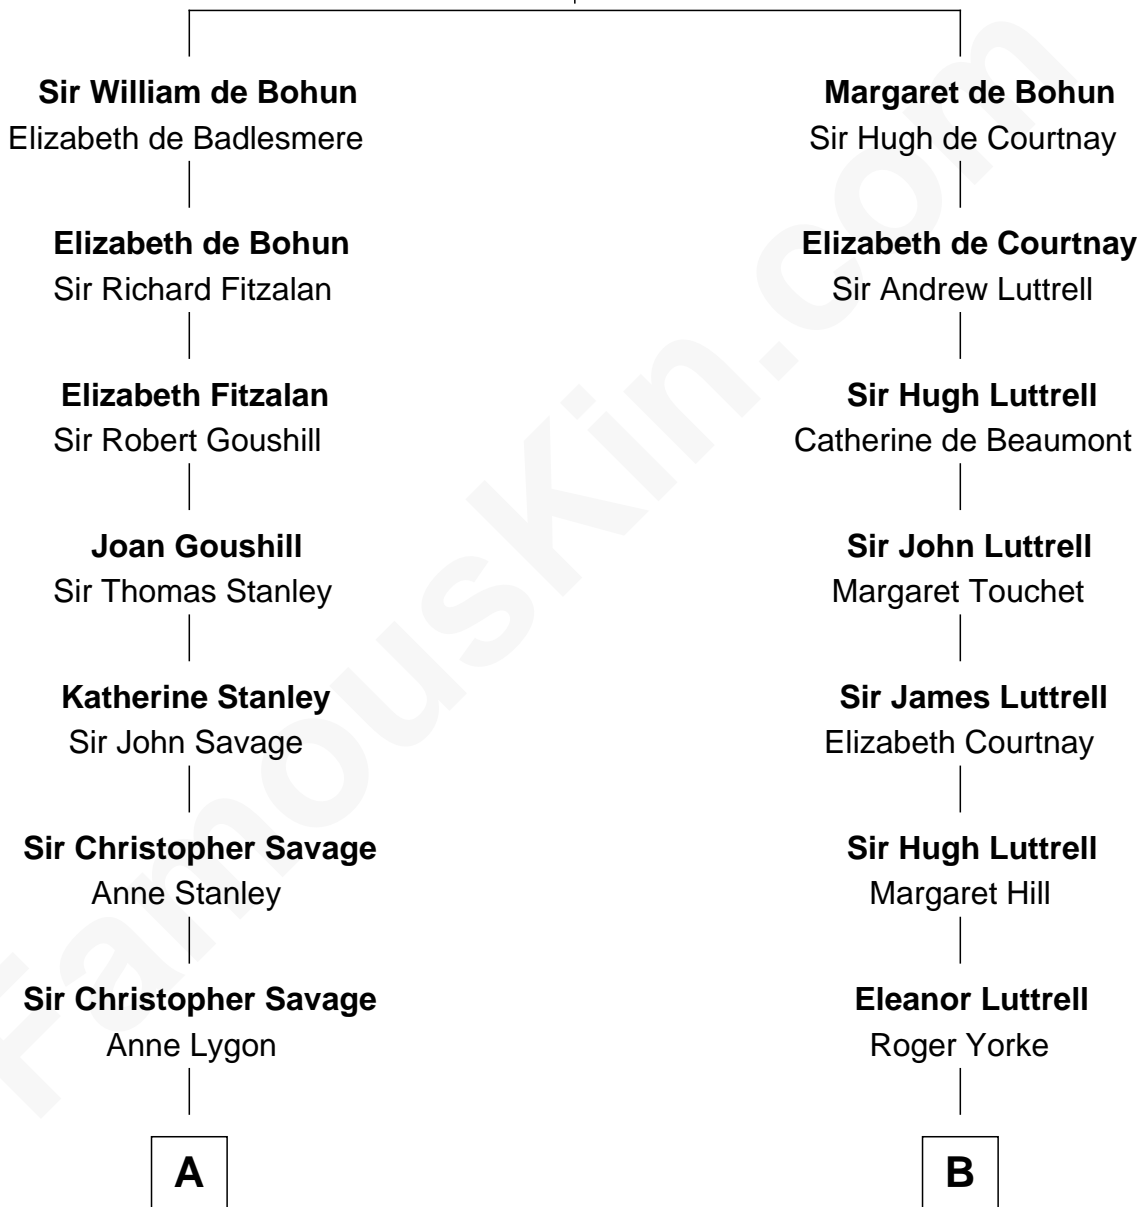

FamousKin.com
Relationship Chart of
General George C. Marshall
Author of "The Marshall Plan"

16th cousin 3 times removed of

Herman Melville
Author of Moby Dick

Humphrey de Bohun
 Elizabeth Plantagenet

C

—
William Champe Marshall

Susan Myers

—
George Catlett Marshall

Laura Emily Bradford

—
General George C. Marshall

U.S. Army - World War II

FamousKin.com