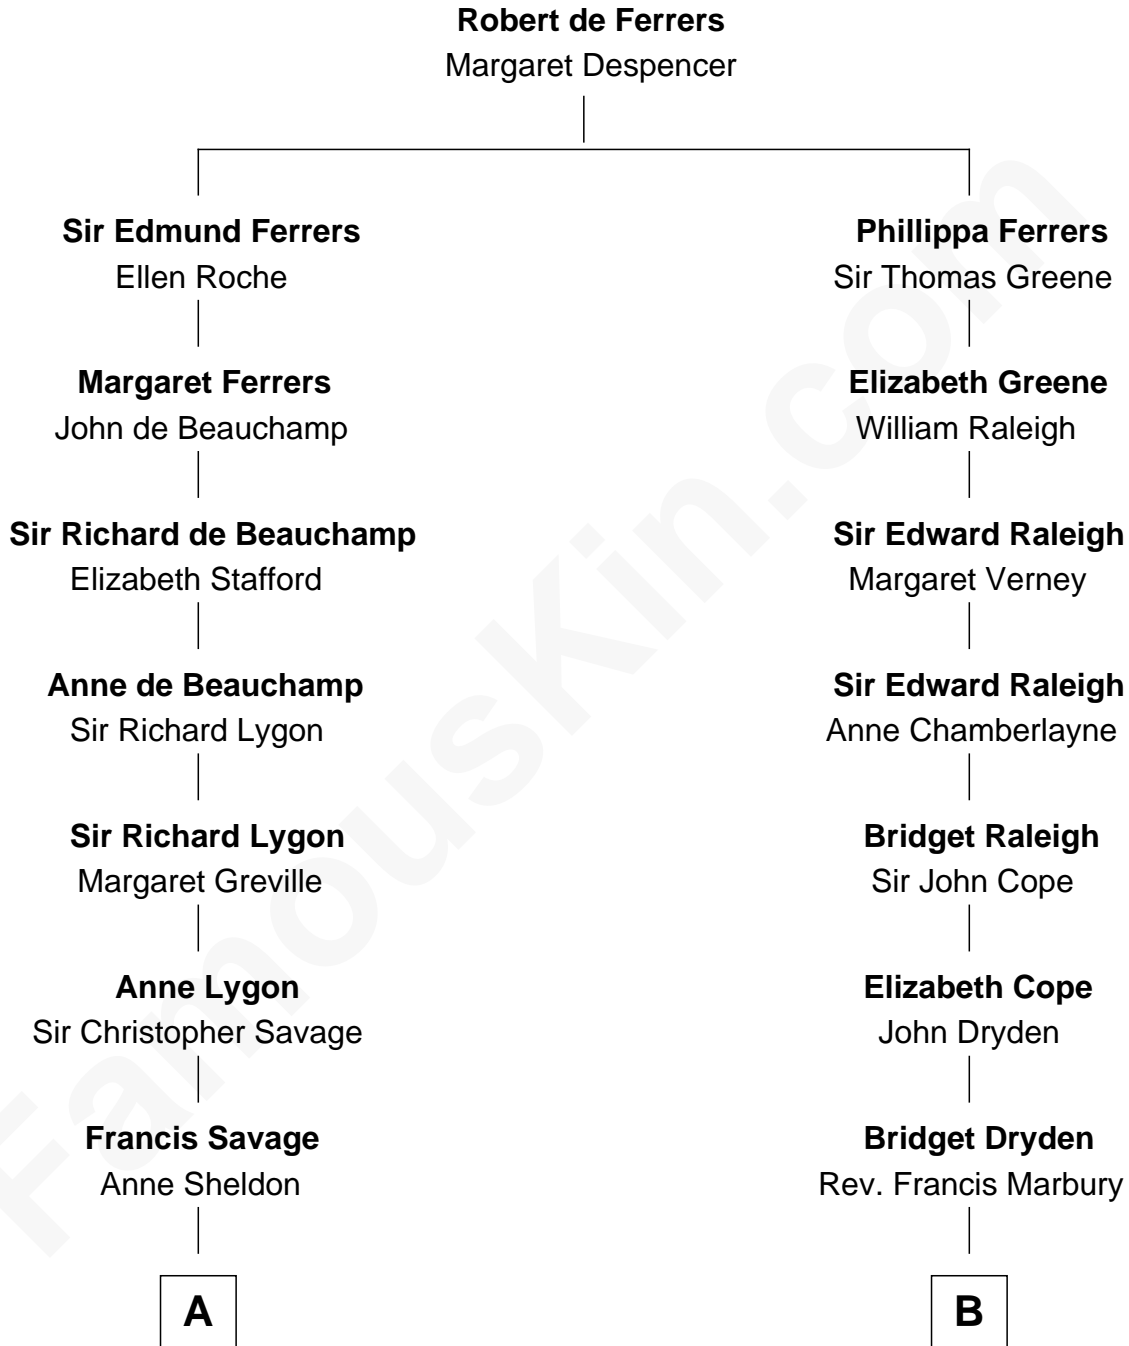

FamousKin.com
Relationship Chart of
General George C. Marshall
Author of "The Marshall Plan"

18th cousin 2 times removed of

Elisabeth Shue
TV and Movie Actress

C

George Catlett Marshall

Laura Emily Bradford

General George C. Marshall

U.S. Army - World War II

D

Alexander Hunter Gunn

Harriet Grace Brewster Willcox

Mary Brewster Gunn

Adoniram Judson Wells

Anne Brewster Wells