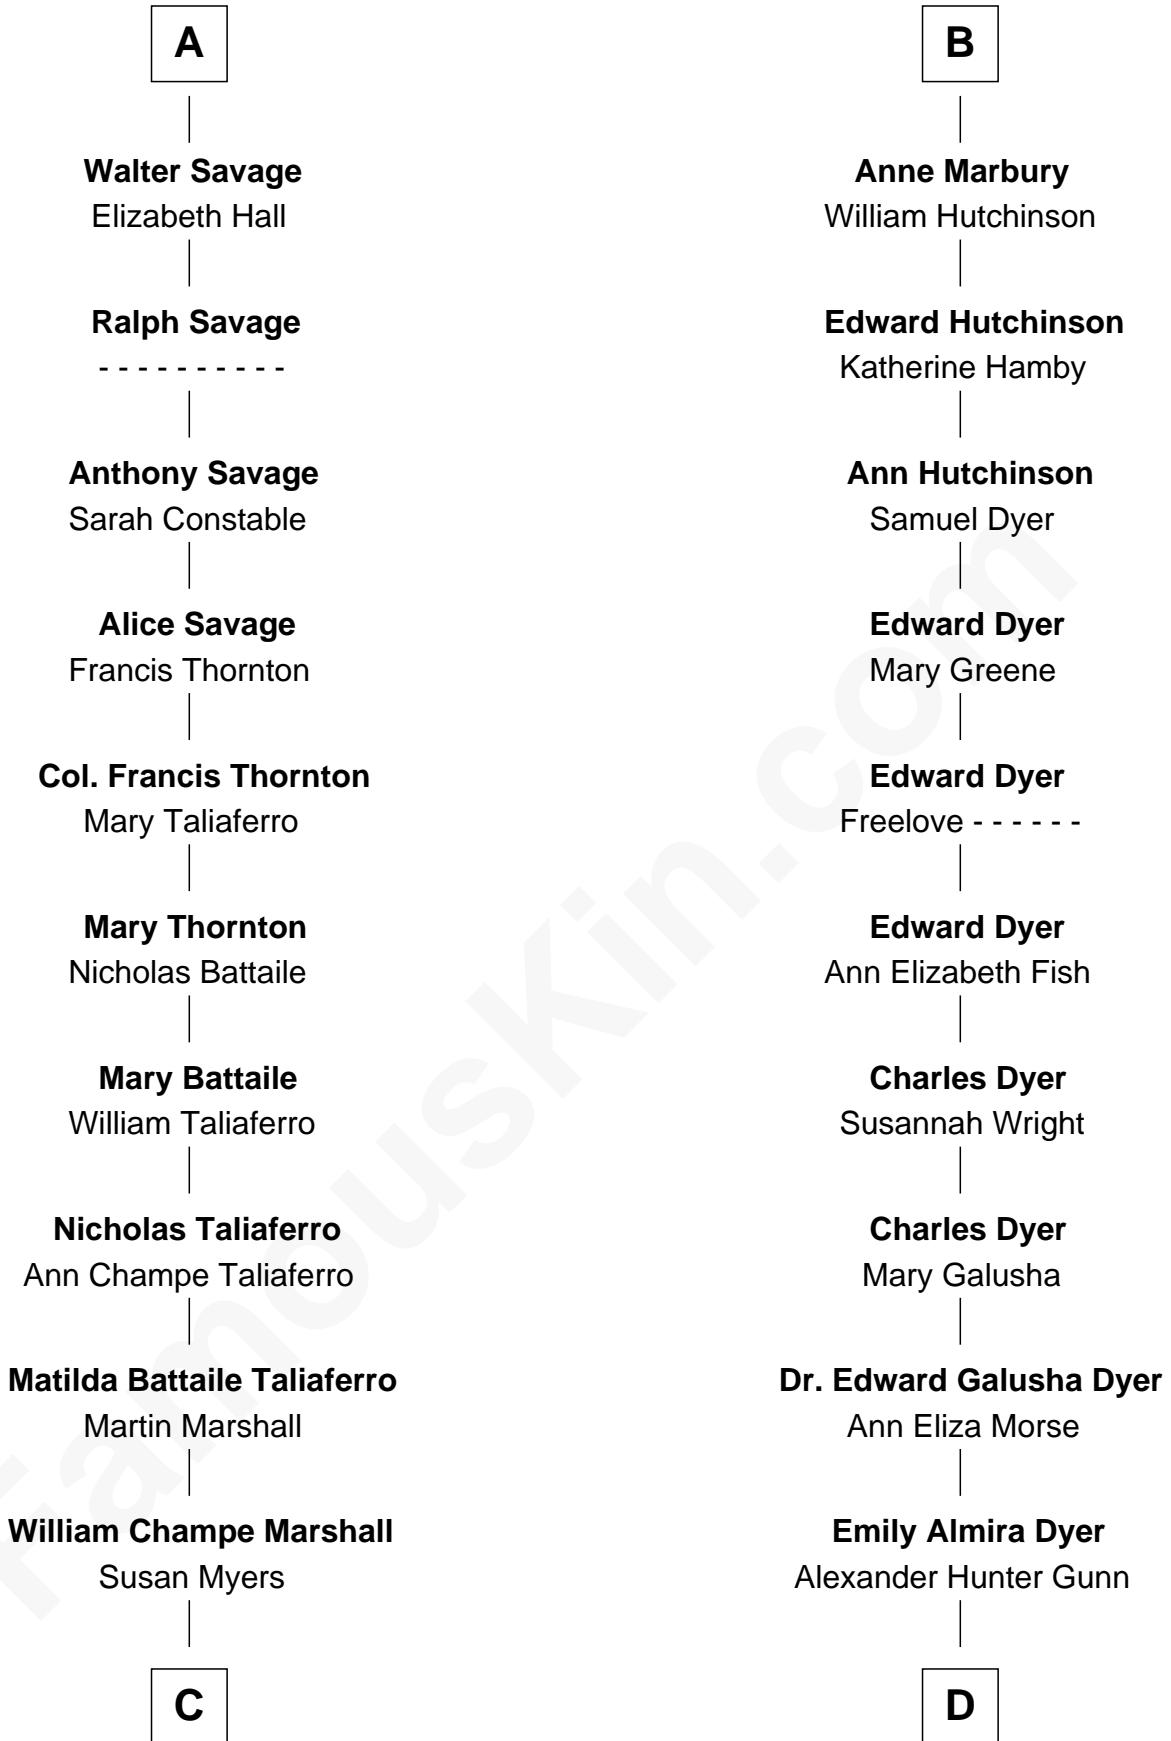

FamousKin.com
Relationship Chart of
General George C. Marshall
Author of "The Marshall Plan"

18th cousin 2 times removed of

Andrew Shue
TV Actor

C

George Catlett Marshall

Laura Emily Bradford

General George C. Marshall

U.S. Army - World War II

D

Alexander Hunter Gunn

Harriet Grace Brewster Willcox

Mary Brewster Gunn

Adoniram Judson Wells

Anne Brewster Wells

James William Shue