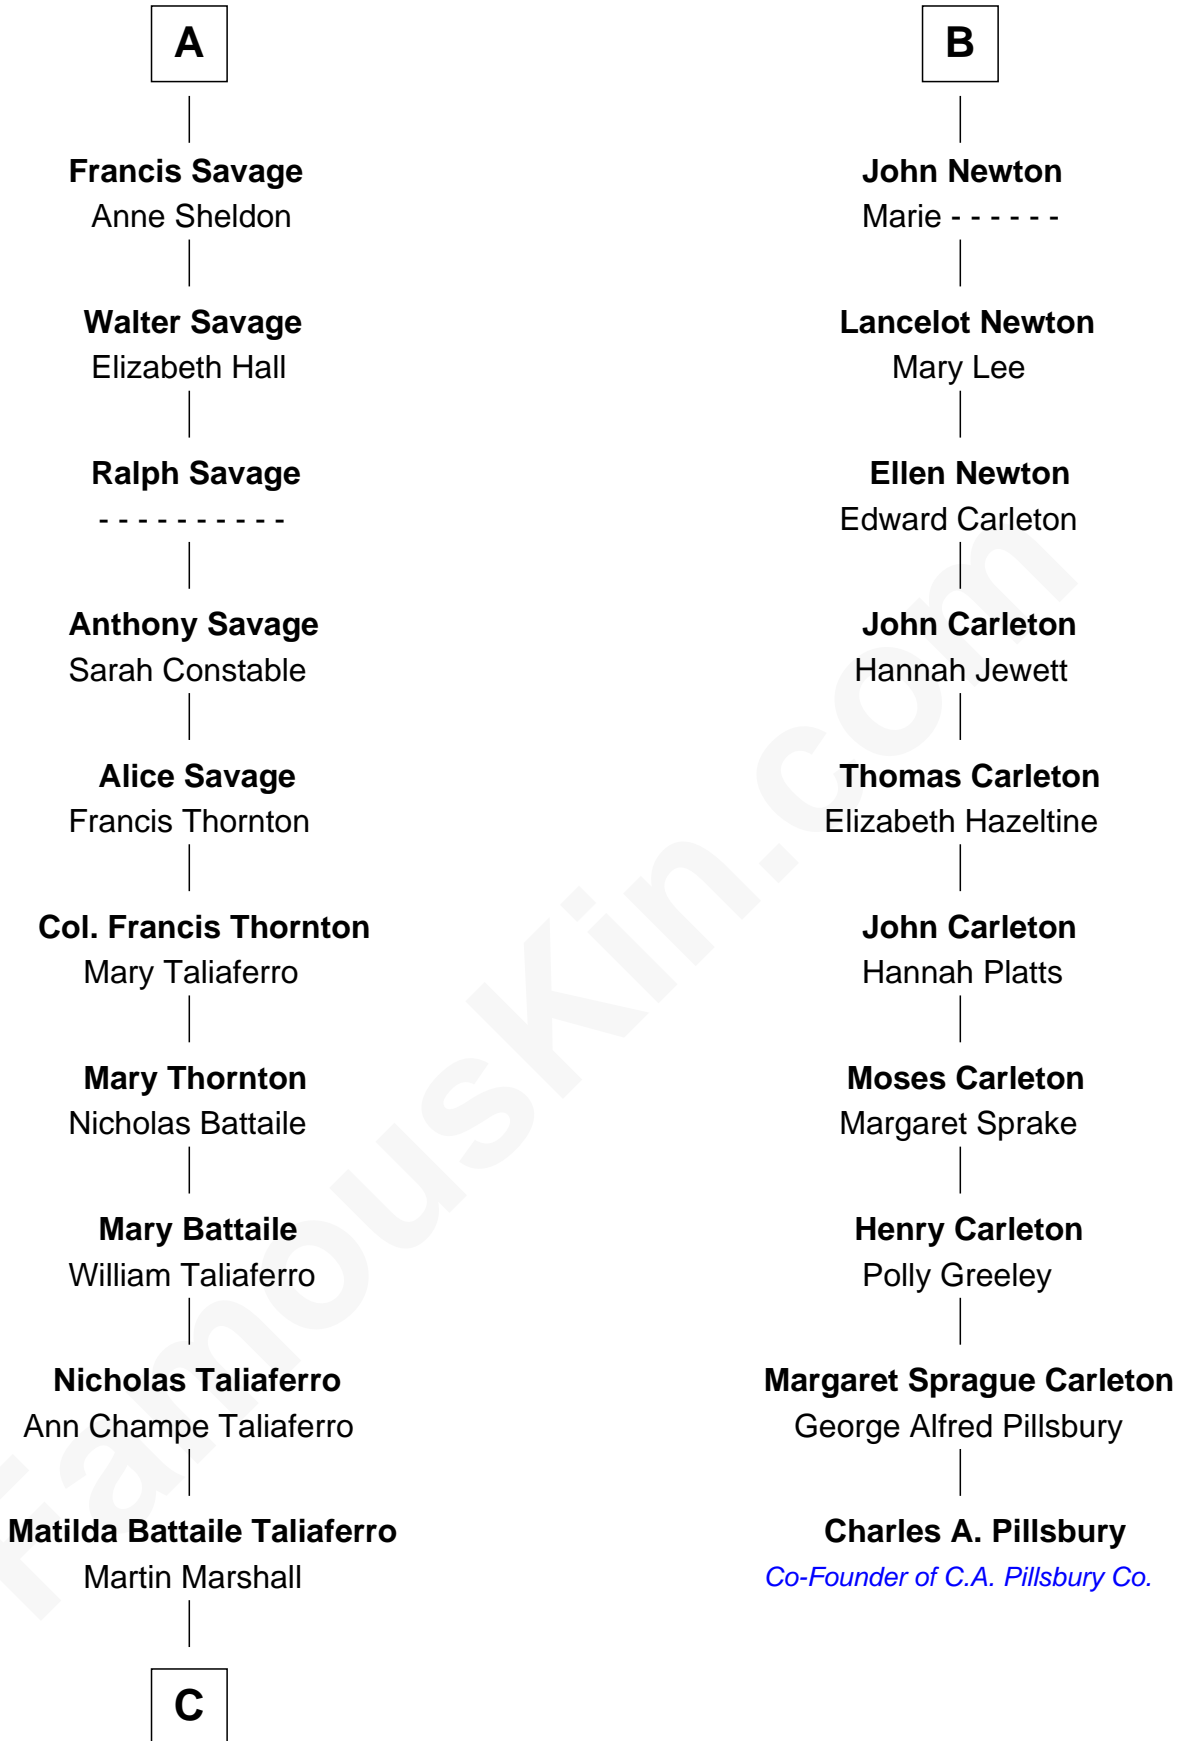

FamousKin.com
Relationship Chart of
General George C. Marshall

Author of "The Marshall Plan"

16th cousin 3 times removed of

Charles A. Pillsbury

Co-Founder of C.A. Pillsbury Co.

Edmund Fitzalan

Alice de Warenne

Richard Fitzalan
Eleanor Plantagenet

Sir Richard Fitzalan
Elizabeth de Bohun

Elizabeth Fitzalan
Sir Robert Goushill

Joan Goushill
Sir Thomas Stanley

Katherine Stanley
Sir John Savage

Sir Christopher Savage
Anne Stanley

Sir Christopher Savage
Anne Lygon

A

Aline Fitzalan

Sir Roger le Strange

Lucy le Strange
Sir William Willoughby

Margery Willoughby
Sir William FitzHugh

Lora FitzHugh
Sir John Constable

Isabel Constable
Stephen de Thorpe

Margaret Thorpe
John Newton

John Newton
Margaret Grimston

B

C

William Champe Marshall

Susan Myers

George Catlett Marshall

Laura Emily Bradford