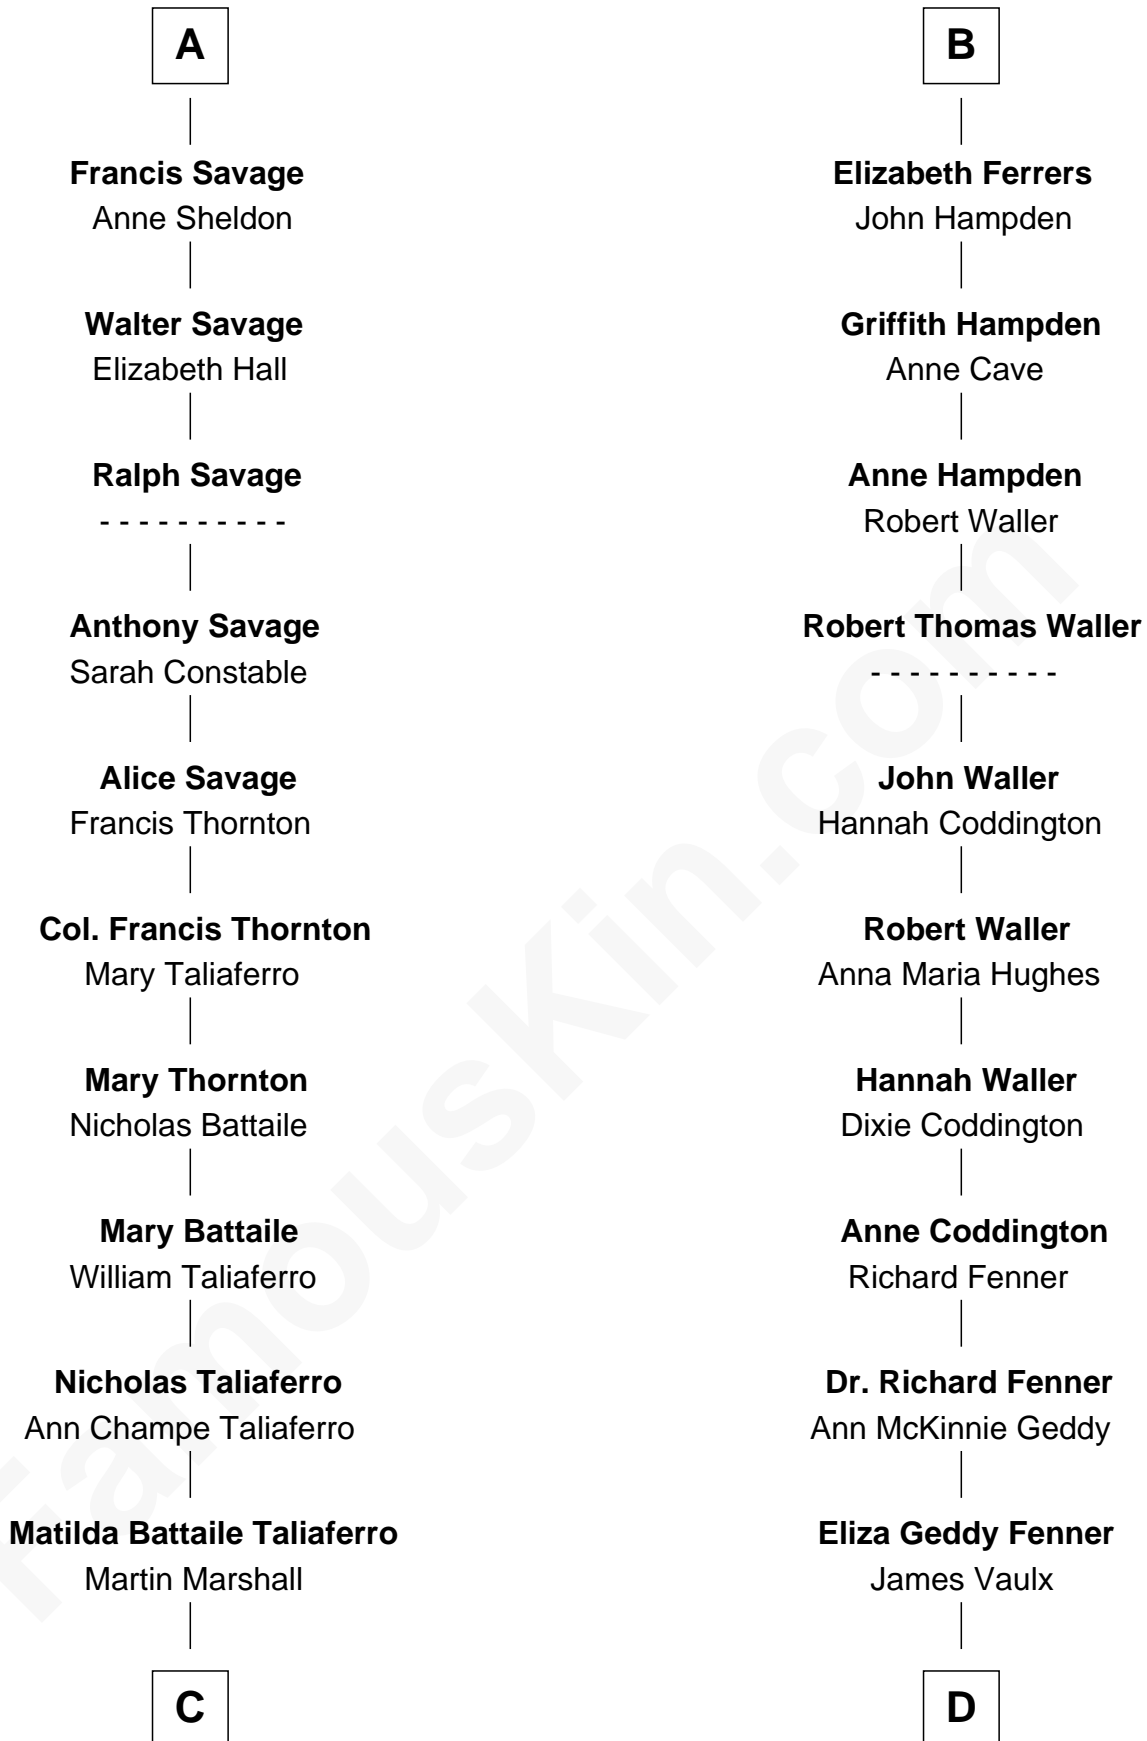

**FamousKin.com**  
**Relationship Chart of**  
**General George C. Marshall**

*Author of "The Marshall Plan"*

19th cousin 1 time removed of

**John McCain**

*U.S. Senator from Arizona*

**Bartholomew de Badlesmere**

**Margery de Badlesmere**

Sir William de Ros

**Maud de Roos**

John de Welles

**Margery de Welles**

Stephen le Scrope

**Maude le Scrope**

Sir Baldwin Freville

**Elizabeth Freville**

Sir Thomas Ferrers

**Sir Henry Ferrers**

Margaret Heckstall

**Sir Edward Ferrers**

Constance Brome

**B**

**C**

**William Champe Marshall**

Susan Myers

**George Catlett Marshall**

Laura Emily Bradford

**General George C. Marshall**

*U.S. Army - World War II*

**D**

**James Junius Vaulx**