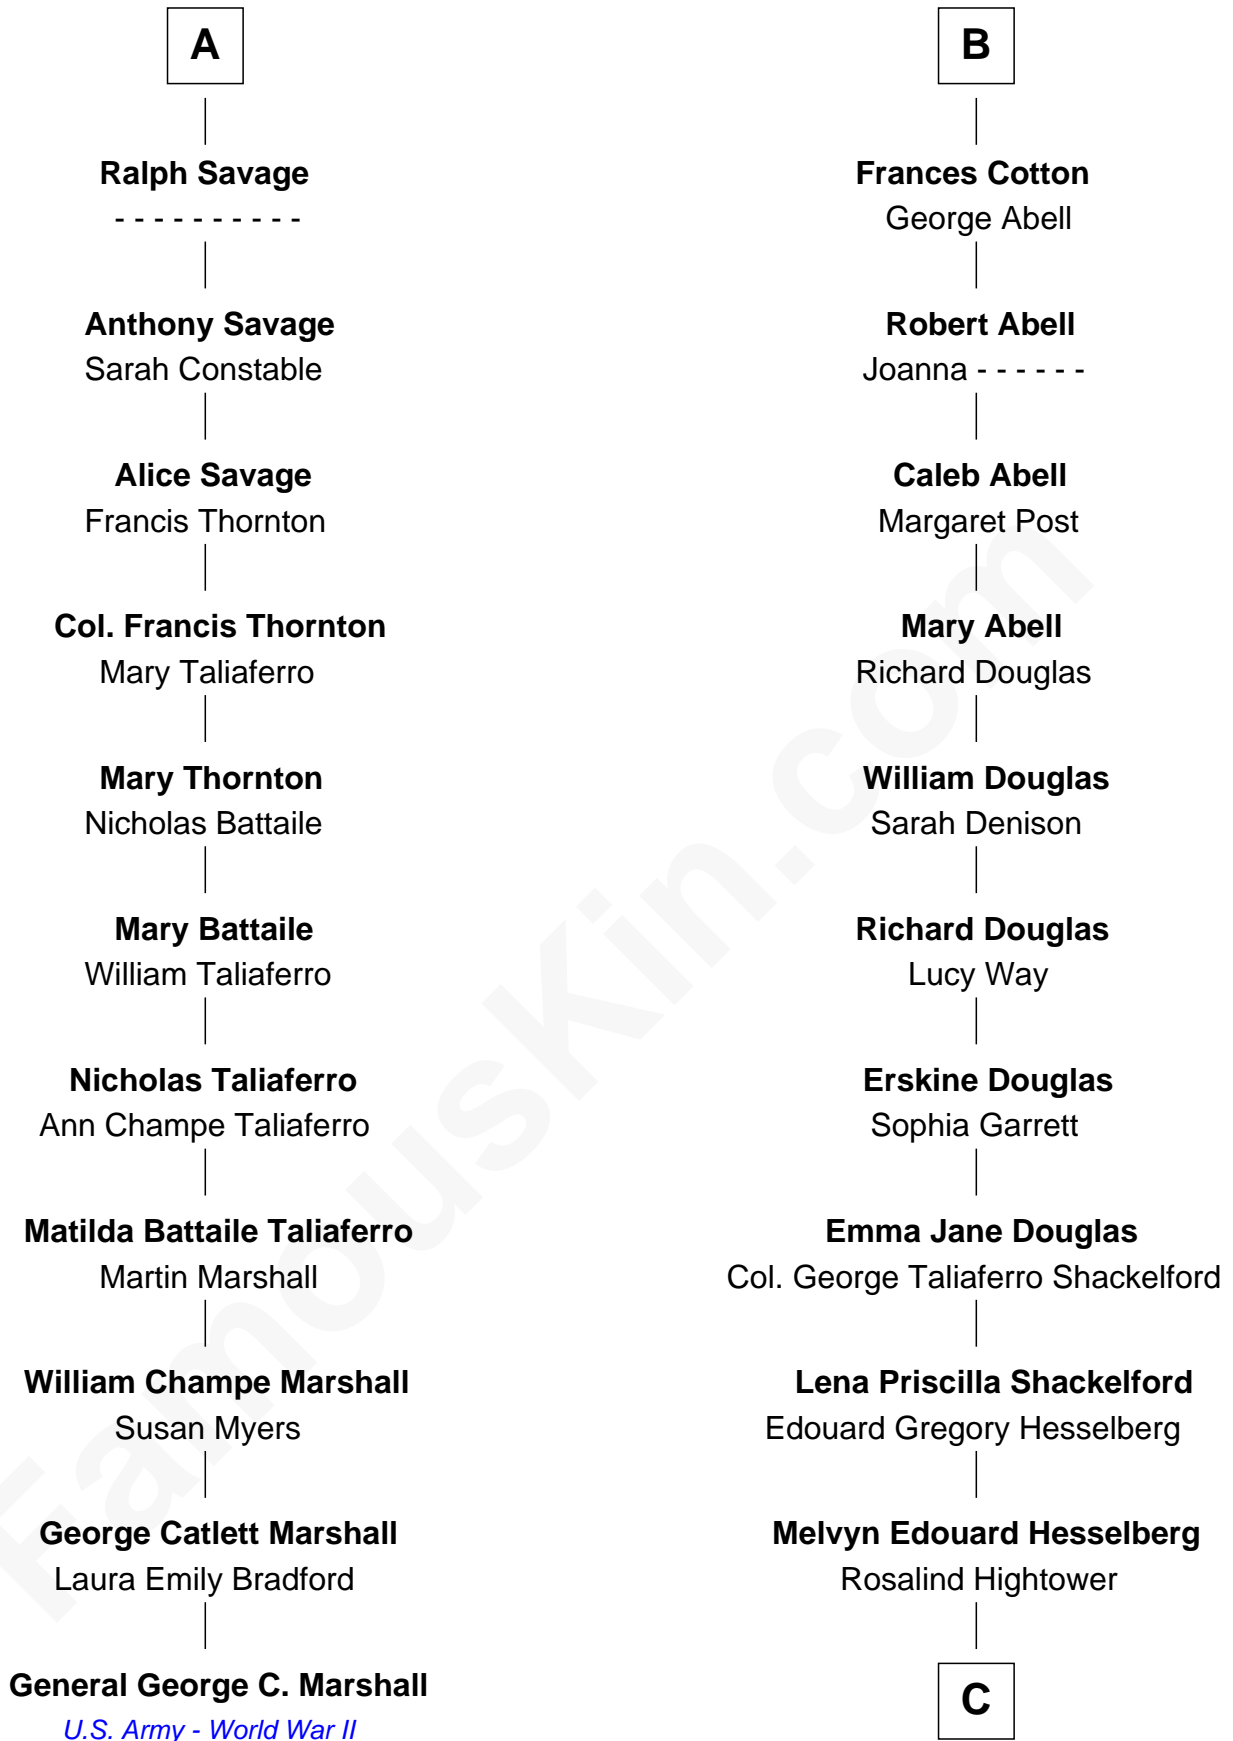

## Relationship Chart of General George C. Marshall

*Author of "The Marshall Plan"*

17th cousin 1 time removed of

**Illeana Douglas**

*TV and Movie Actress*

**Sir Edmund Ferrers**

Ellen Roche

C

Gregory Hesselberg

Joan Georgescu

Illeana Douglas

*TV and Movie Actress*

FamousKin.com