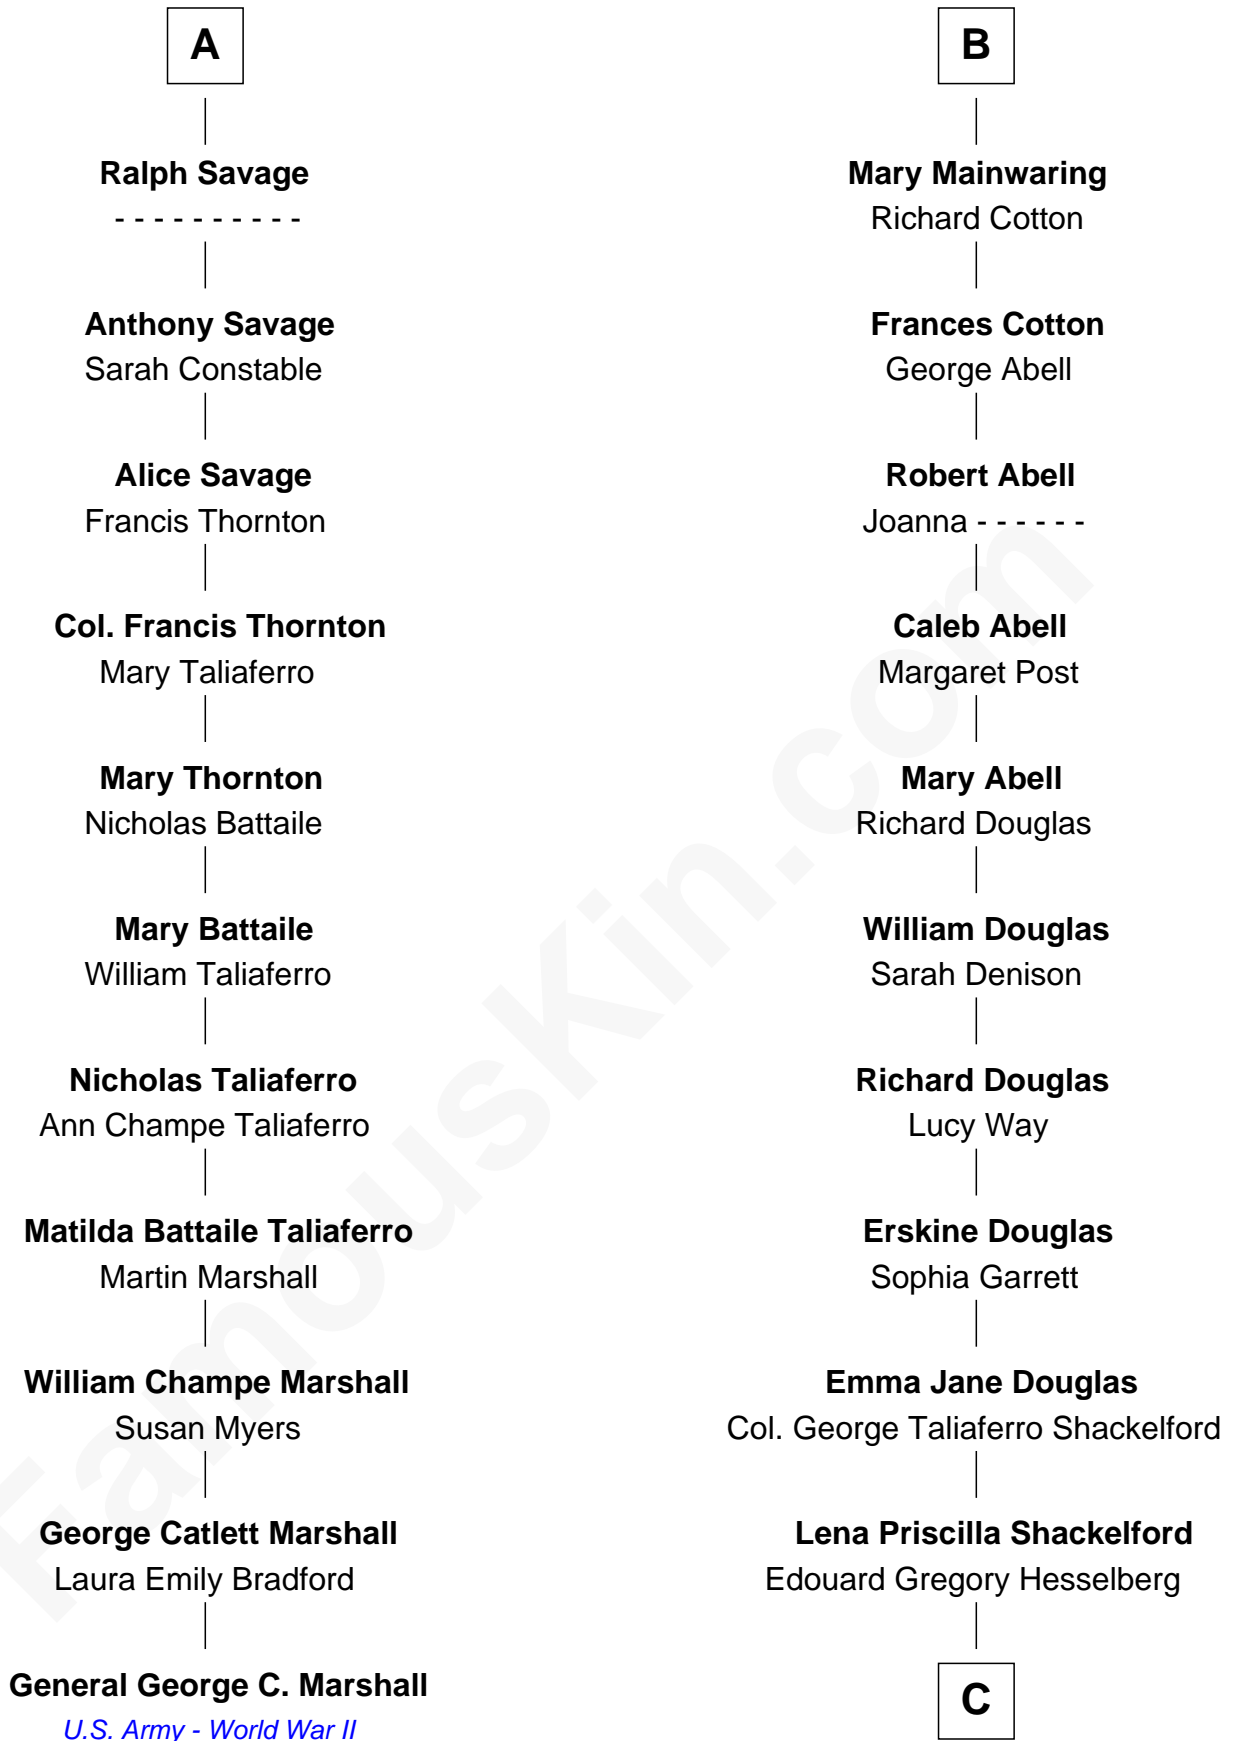

FamousKin.com
Relationship Chart of
General George C. Marshall
Author of "The Marshall Plan"

17th cousin 2 times removed of

Illeana Douglas
TV and Movie Actress

Sir Richard Fitzalan
 Elizabeth de Bohun

C

Melvyn Edouard Hesselberg

Rosalind Hightower

Gregory Hesselberg

Joan Georgescu

Illeana Douglas

TV and Movie Actress

FamousKin.com