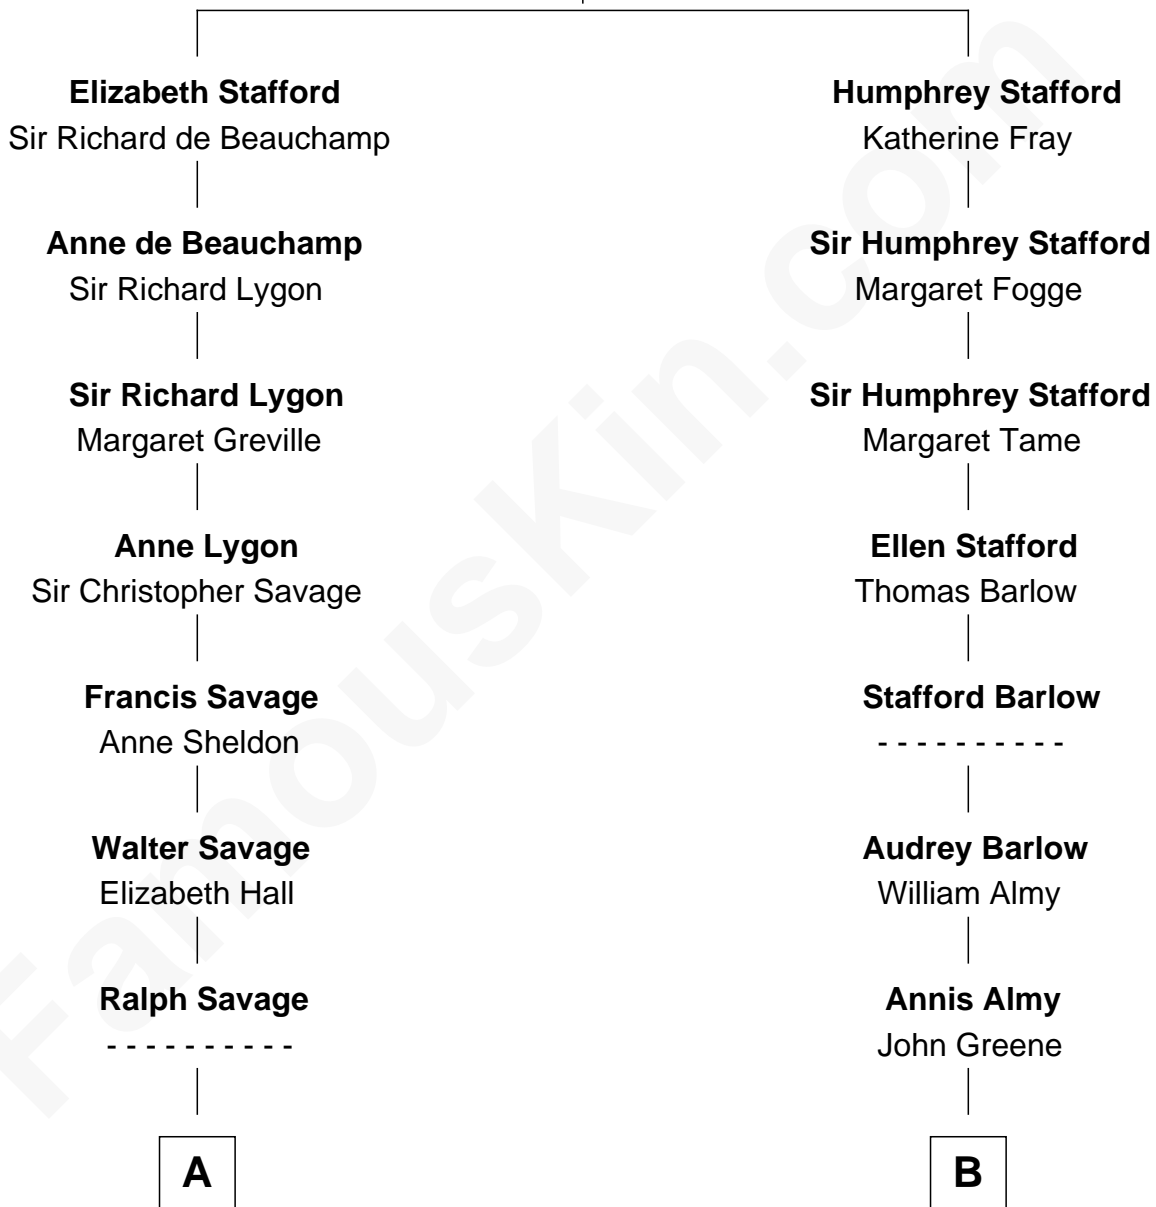

FamousKin.com
Relationship Chart of
General George C. Marshall

Author of "The Marshall Plan"

16th cousin 1 time removed of

Sarah Palin

9th Governor of Alaska

Sir Humphrey Stafford

Eleanor Aylesbury

A

Anthony Savage
Sarah Constable

Alice Savage
Francis Thornton

Col. Francis Thornton
Mary Taliaferro

Mary Thornton
Nicholas Battaile

Mary Battaile
William Taliaferro

Nicholas Taliaferro
Ann Champe Taliaferro

Matilda Battaile Taliaferro
Martin Marshall

William Champe Marshall
Susan Myers

George Catlett Marshall
Laura Emily Bradford

General George C. Marshall
U.S. Army - World War II

B

Catherine Greene
Charles Holden