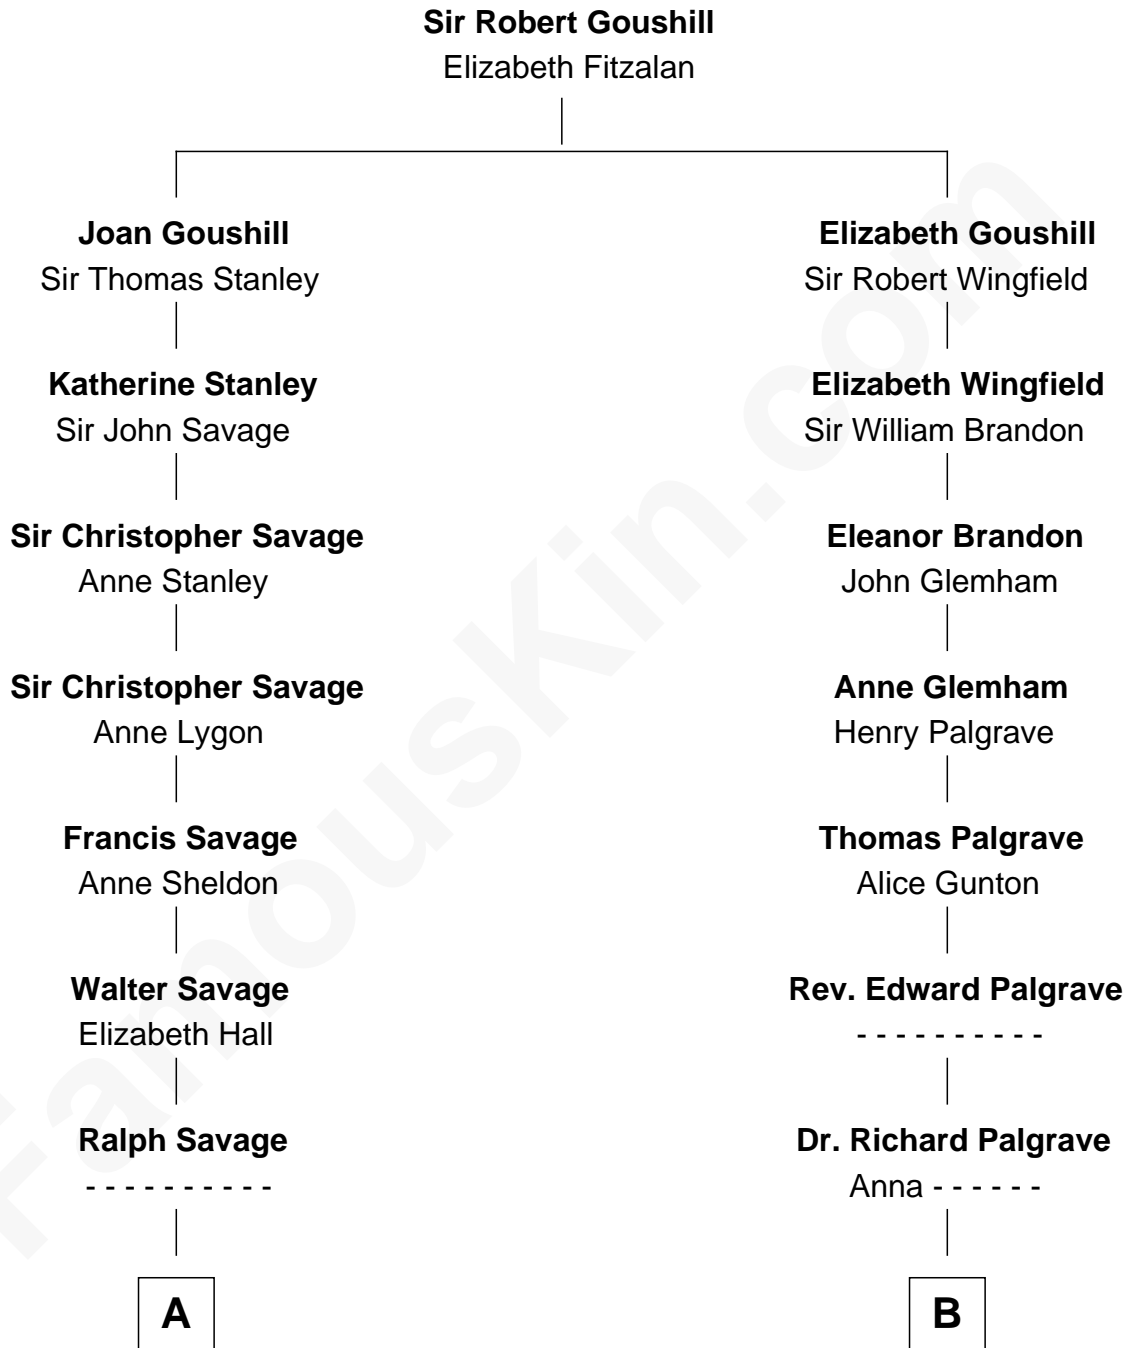

**FamousKin.com**  
**Relationship Chart of**  
**General George C. Marshall**  
*Author of "The Marshall Plan"*

16th cousin 3 times removed of

**Sarah Palin**  
*9th Governor of Alaska*

**C**

Charles Francis Heath

Nellie Marie Brandt

Charles Richard Heath

Sarah Sheeran

**Sarah Palin**

*9th Governor of Alaska*

FamousKin.com