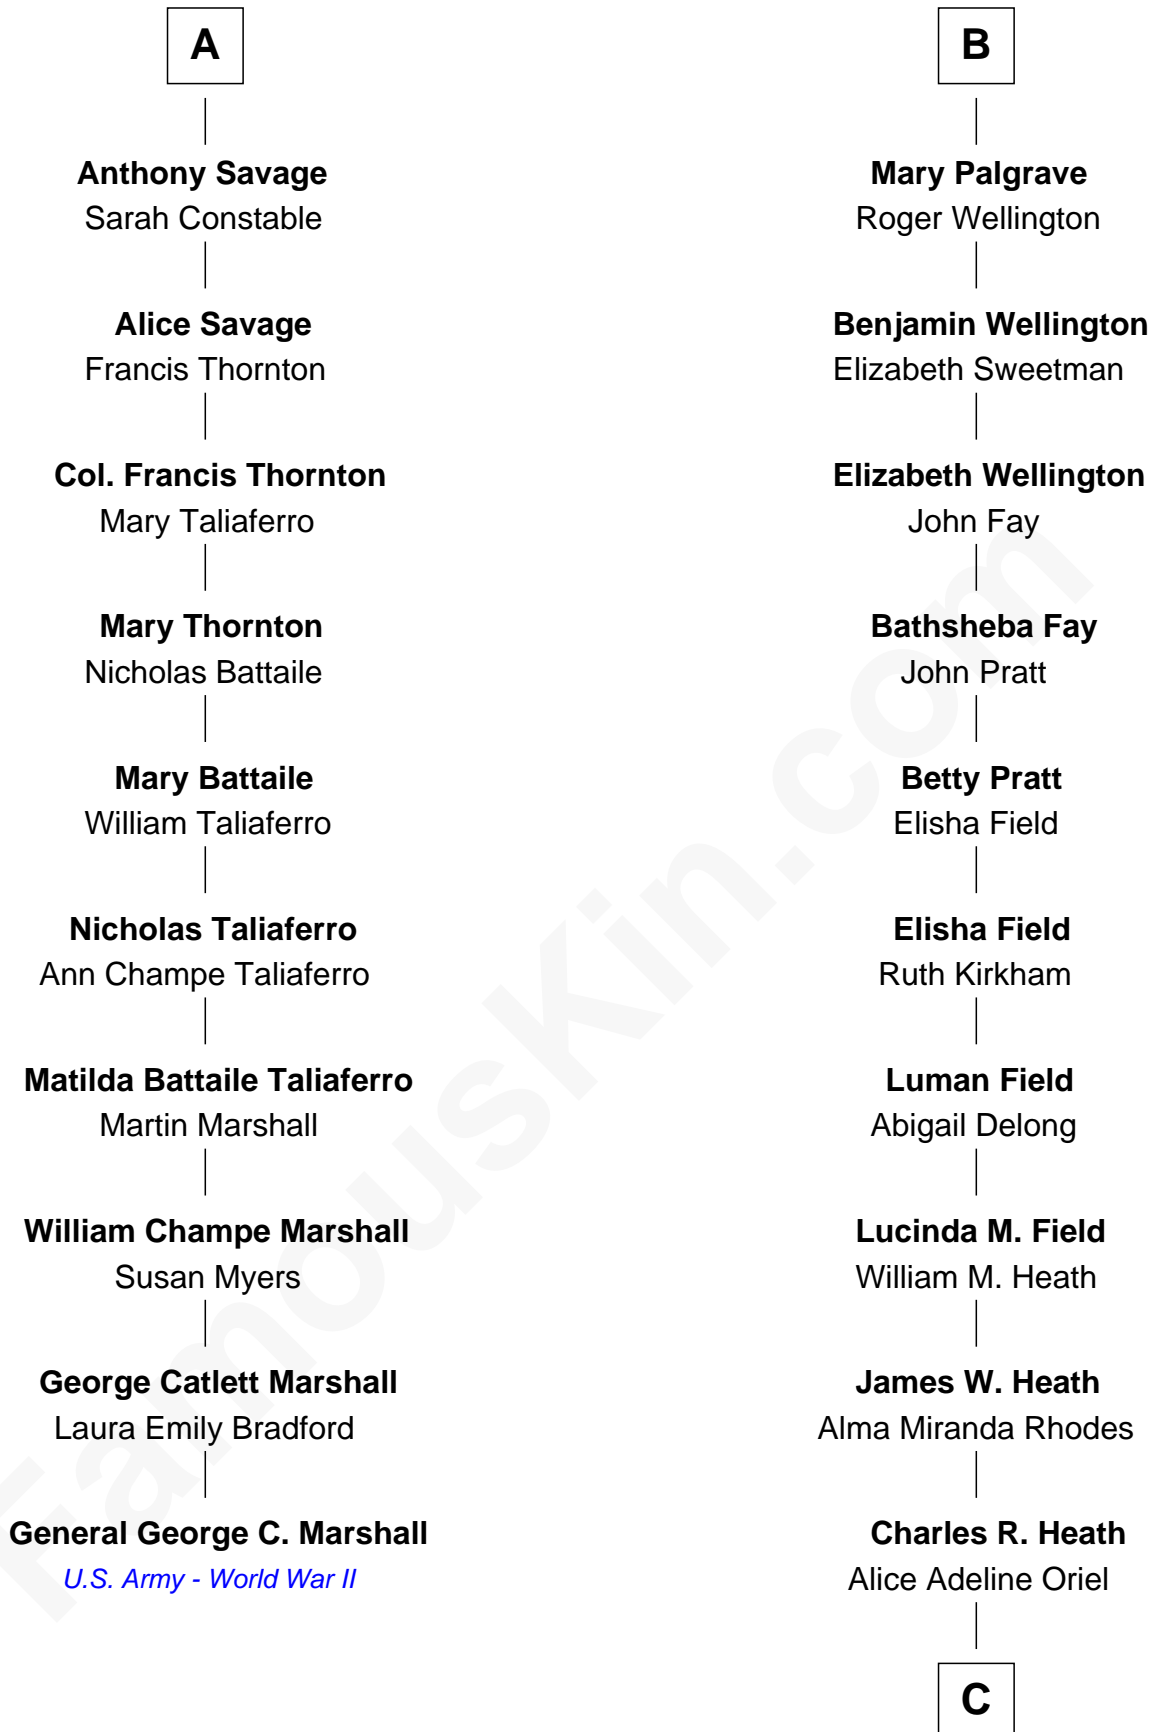

**FamousKin.com**  
**Relationship Chart of**  
**General George C. Marshall**  
*Author of "The Marshall Plan"*

16th cousin 3 times removed of

**Sarah Palin**  
*9th Governor of Alaska*

**C**

Charles Francis Heath

Nellie Marie Brandt

Charles Richard Heath

Sarah Sheeran

**Sarah Palin**

*9th Governor of Alaska*

FamousKin.com