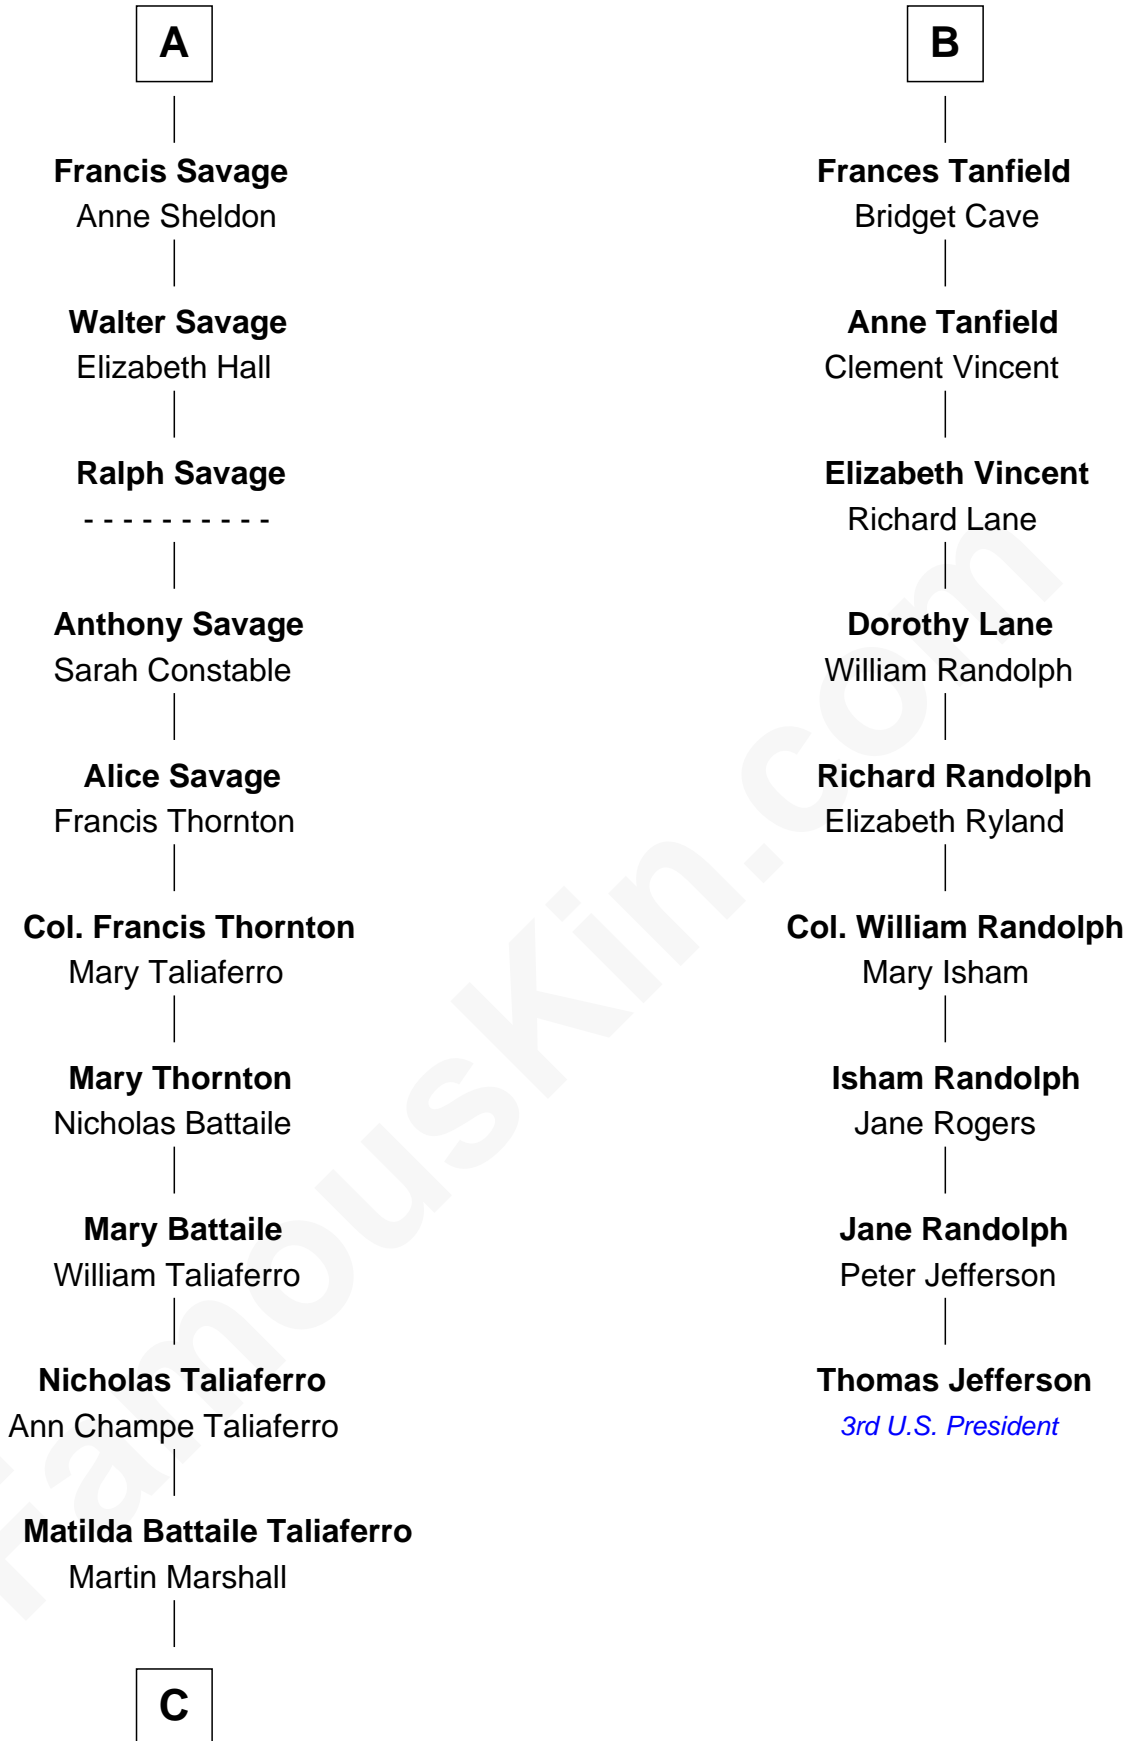

FamousKin.com
Relationship Chart of
General George C. Marshall
Author of "The Marshall Plan"

15th cousin 4 times removed of

Thomas Jefferson

3rd U.S. President and Signer of the Declaration of Independence

Henry Plantagenet
 Maud de Chaworth

Eleanor Plantagenet
 Richard Fitzalan

Sir Richard Fitzalan
 Elizabeth de Bohun

Elizabeth Fitzalan
 Sir Robert Goushill

Joan Goushill
 Sir Thomas Stanley

Katherine Stanley
 Sir John Savage

Sir Christopher Savage
 Anne Stanley

Sir Christopher Savage
 Anne Lygon

A

Joan of Lancaster
 John de Mowbray

John de Mowbray
 Elizabeth de Segrave

Sir Thomas Mowbray
 Elizabeth Fitzalan

Margaret Mowbray
 Sir Robert Howard

Katherine Howard
 Sir Edward Neville

Catherine Neville
 Robert Tanfield

William Tanfield
 Elizabeth Stavely

B

C

—
William Champe Marshall

Susan Myers

—
George Catlett Marshall